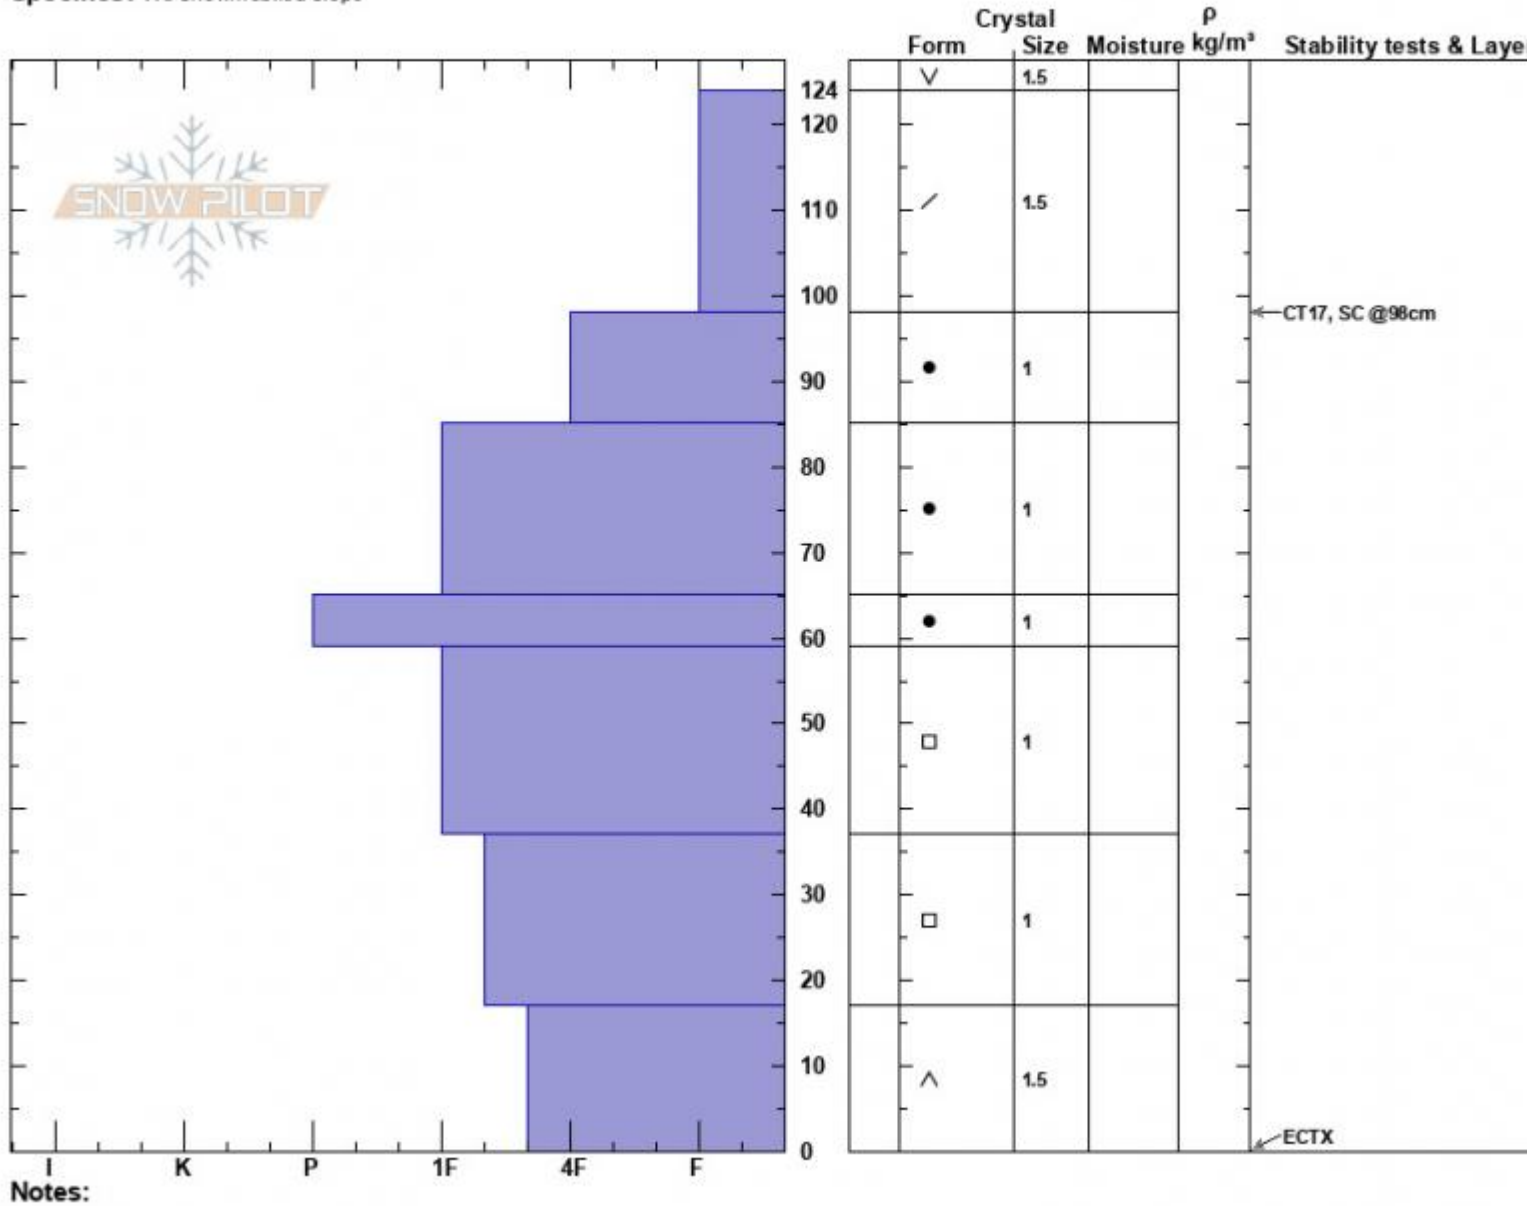

TEST
 Centennial Range
 ID
 Elevation: 6434 ft
 Aspect: 98°
 Specifics: We snowmobiled slope

Kevin Allred
 12/17/2022 - 1:10pm
 Co-ord: 44.32300N, -111.25300W
 Slope Angle: 15°
 Wind Loading: previous

Stability: Good
 Air Temperature:
 Sky Cover: SCT
 Precipitation: S-1
 Wind: SE Light Breeze

HS:124 Layer Notes:
 PF:35 85-65cm:Problematic layer

Pit was dug at 8,170'

Advisory Region
 Island Park
 Longitude
 -111.63W
 Latitude
 44.52N

Island Park, 2022-12-17