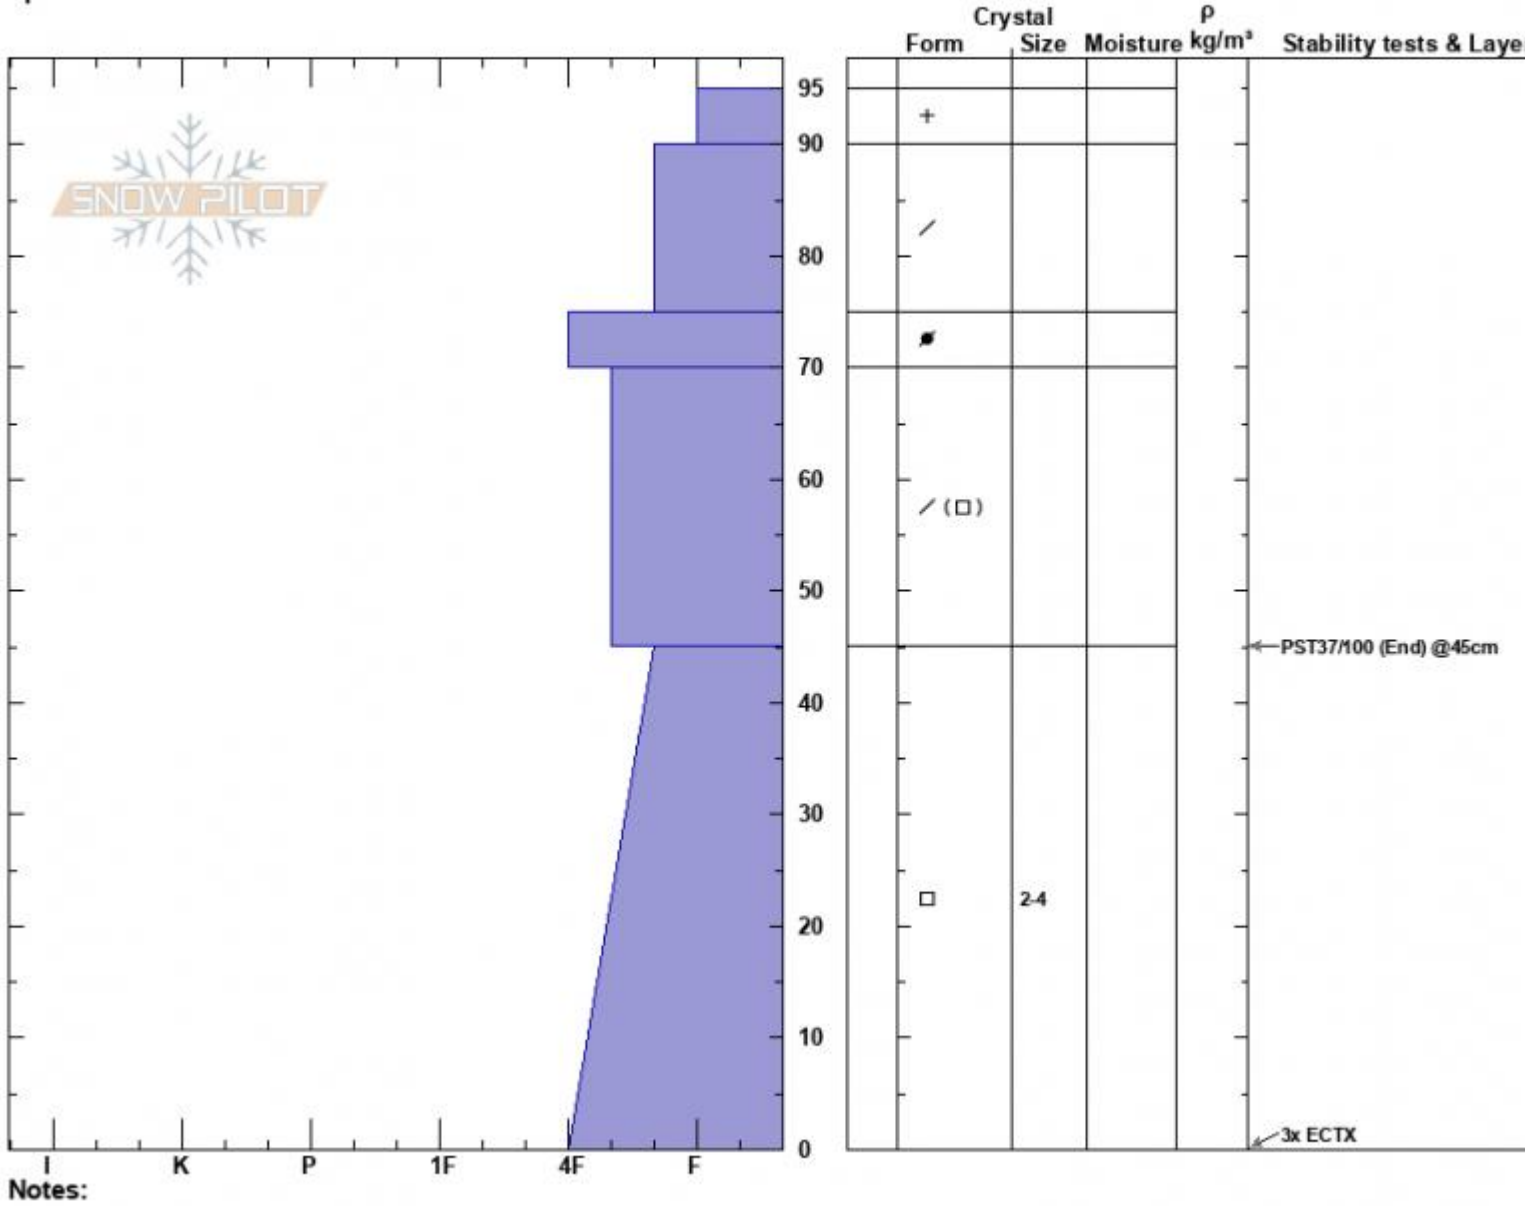

Throne, high  
 Bridger Range  
 MT  
 Elevation: 8420 ft  
 Aspect: 30°  
 Specifics:

Alex Marienthal  
 12/17/2022 - 11:40am  
 Co-ord: 45.88214N, -110.95422W  
 Slope Angle: 30°  
 Wind Loading: no

Stability: Fair  
 Air Temperature:  
 Sky Cover: FEW  
 Precipitation: NO  
 Wind: Light Breeze

HS:95 Layer Notes:

Advisory Region  
 Bridger Range  
 Longitude  
 -110.95W  
 Latitude  
 45.88N  
 Bridger Range, 2022-12-18