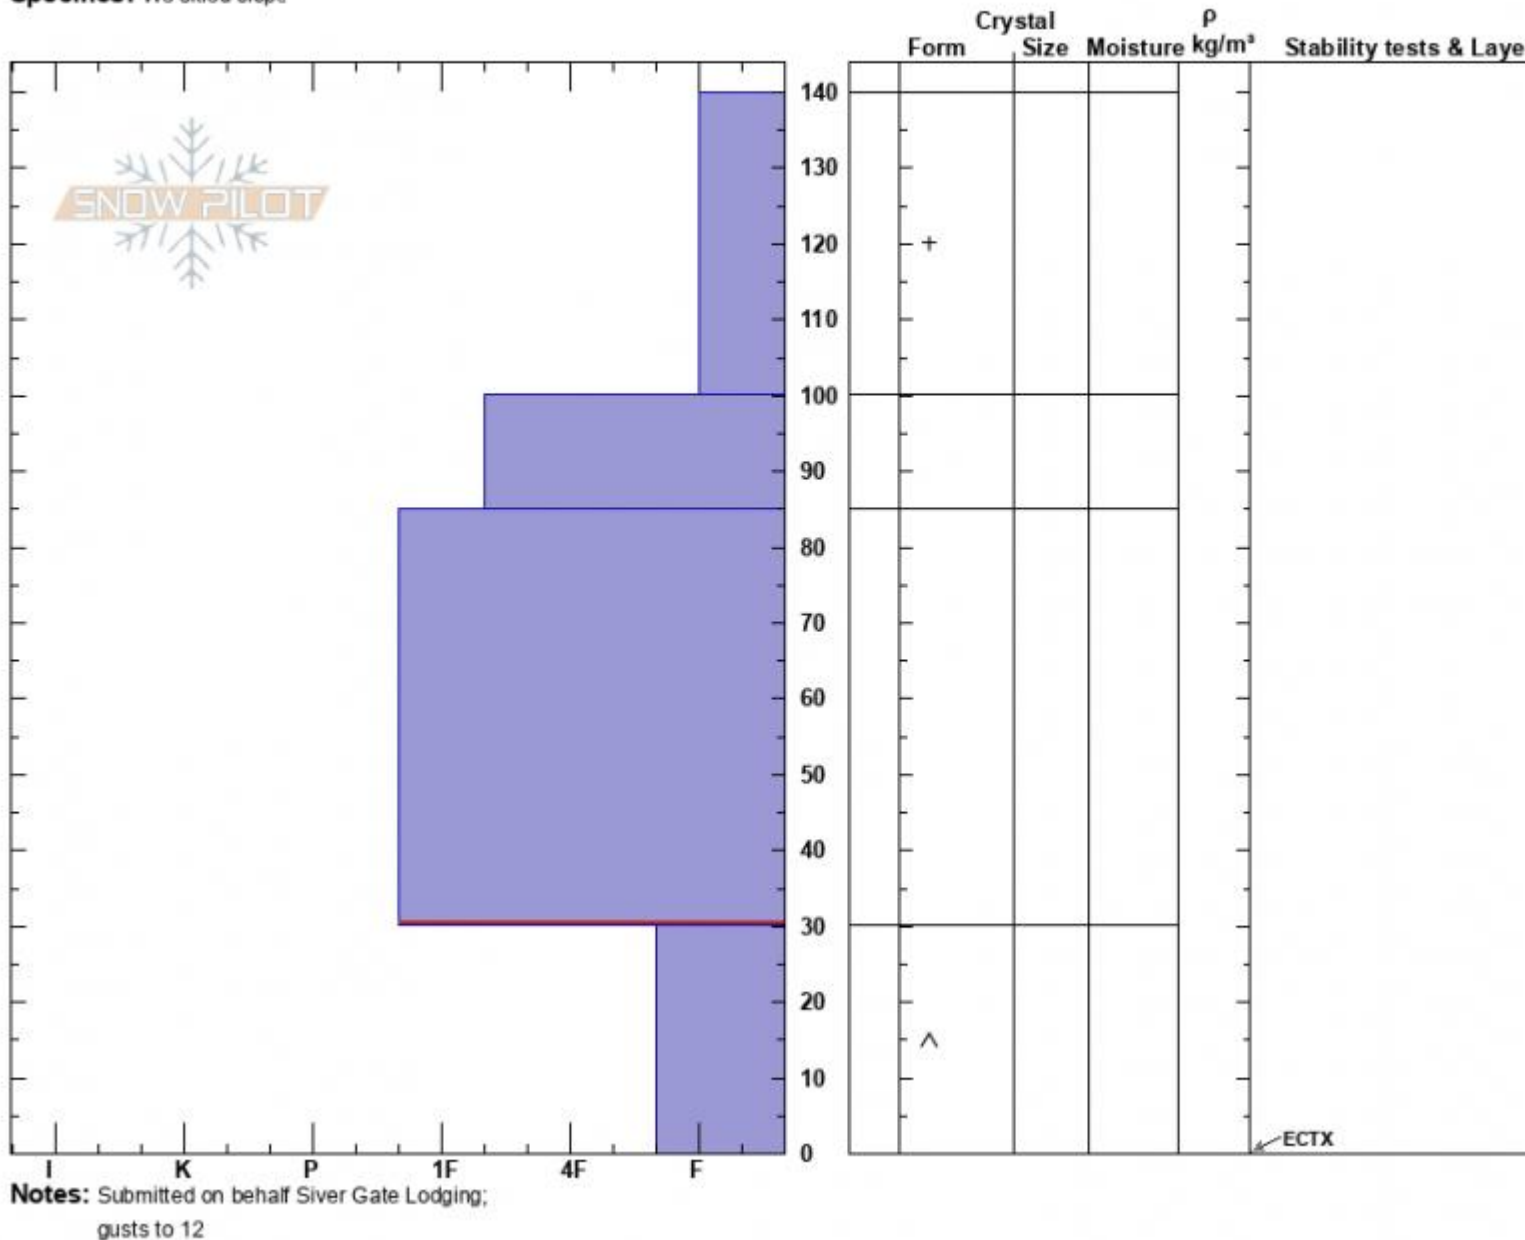

Republic Ridge Osa
 Absaroka Range
 MT
 Elevation: 8746 ft
 Aspect: 67°
 Specifics: We skied slope

Don Carroll
 12/20/2022 - 12:25pm
 Co-ord: 44.99920N, -109.94213W
 Slope Angle: 27°
 Wind Loading: previous

Stability:
 Air Temperature: 20°F
 Sky Cover: OVC
 Precipitation: S2
 Wind: SW Moderate

HS:140 Layer Notes:
 PF:54 85-30cm:Problematic layer
 PS: 38

Advisory Region
 Cooke City
 Longitude
 -109.94W
 Latitude
 44.99N
 Cooke City, 2022-12-20