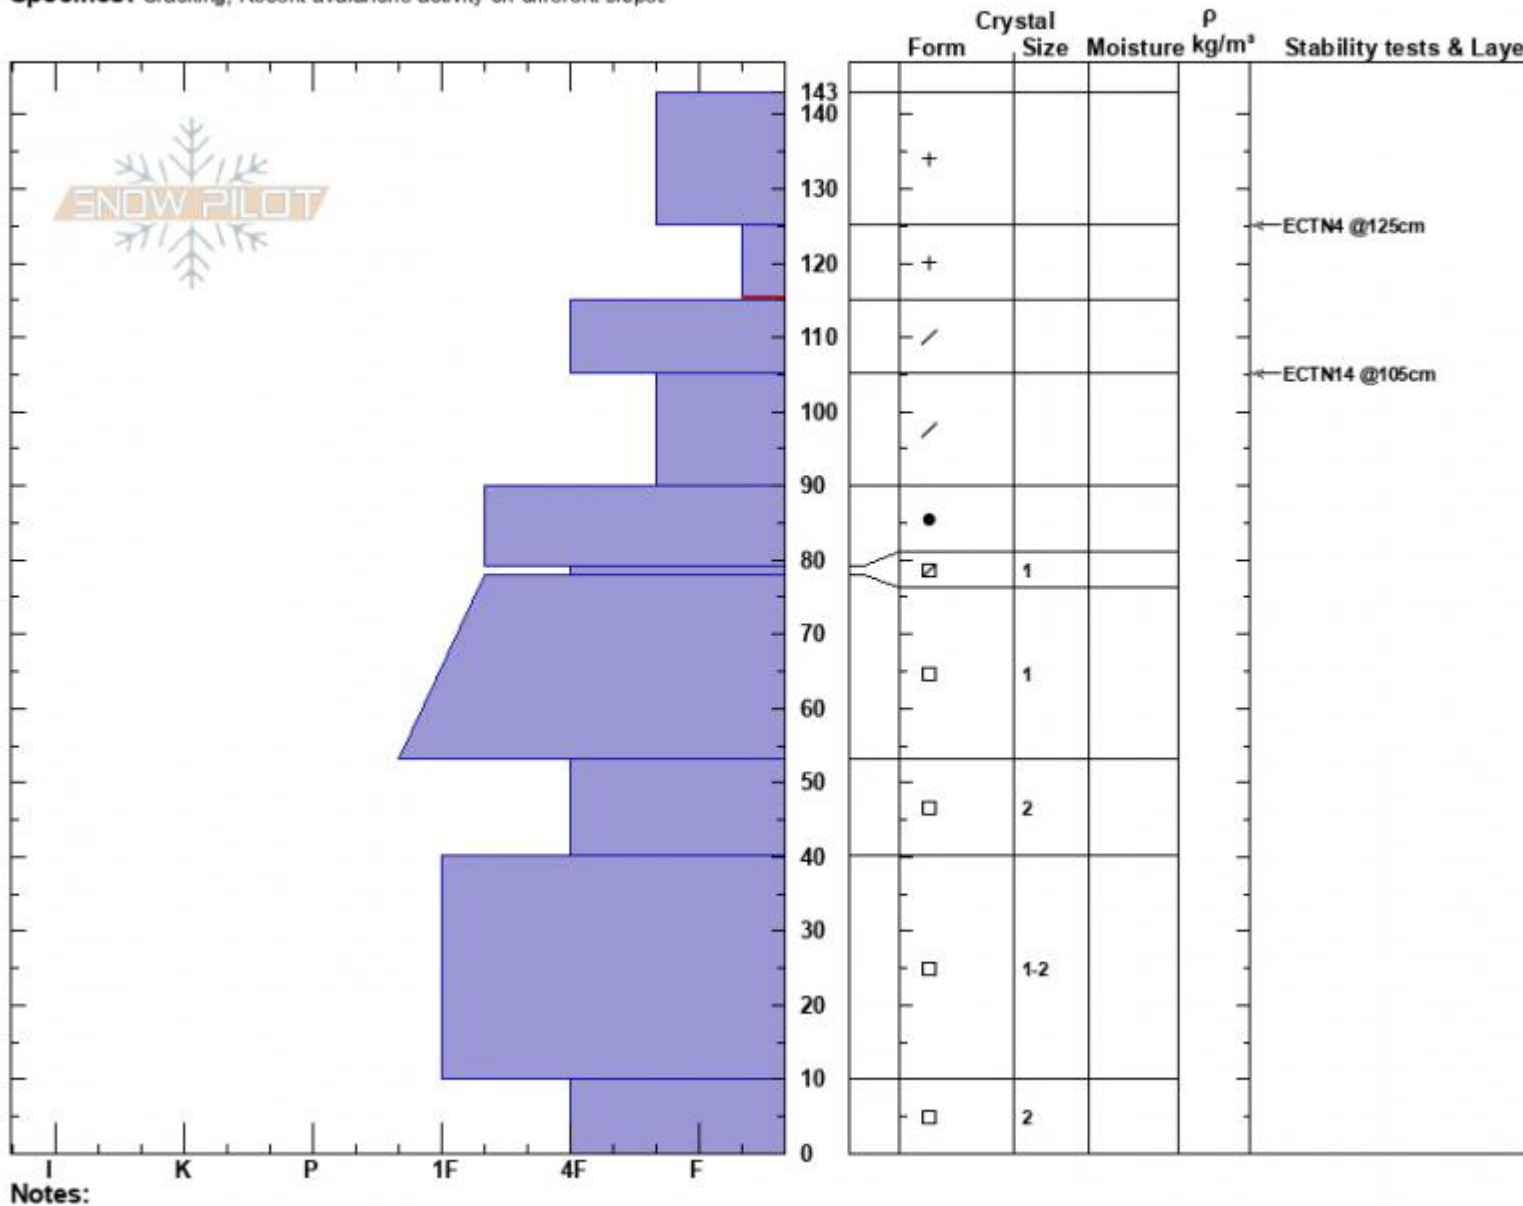

West Henderson
 Cooke City
 MT
 Elevation: 9328 ft
 Aspect: 220°
 Specifics: Cracking; Recent avalanche activity on different slopes

Dave Zinn
 12/21/2022 - 9:15am
 Co-ord: 45.04193N, -109.94346W
 Slope Angle: 25°
 Wind Loading:

Stability: Poor
 Air Temperature: -15°C
 Sky Cover: OVC
 Precipitation: NO
 Wind: W Light Breeze

HS:143
 PF:90
 PS: 30
 Layer Notes: 125-115cm:Problematic layer

Advisory Region
 Cooke City
 Longitude
 -109.95W
 Latitude
 45.05N
 Cooke City, 2022-12-21