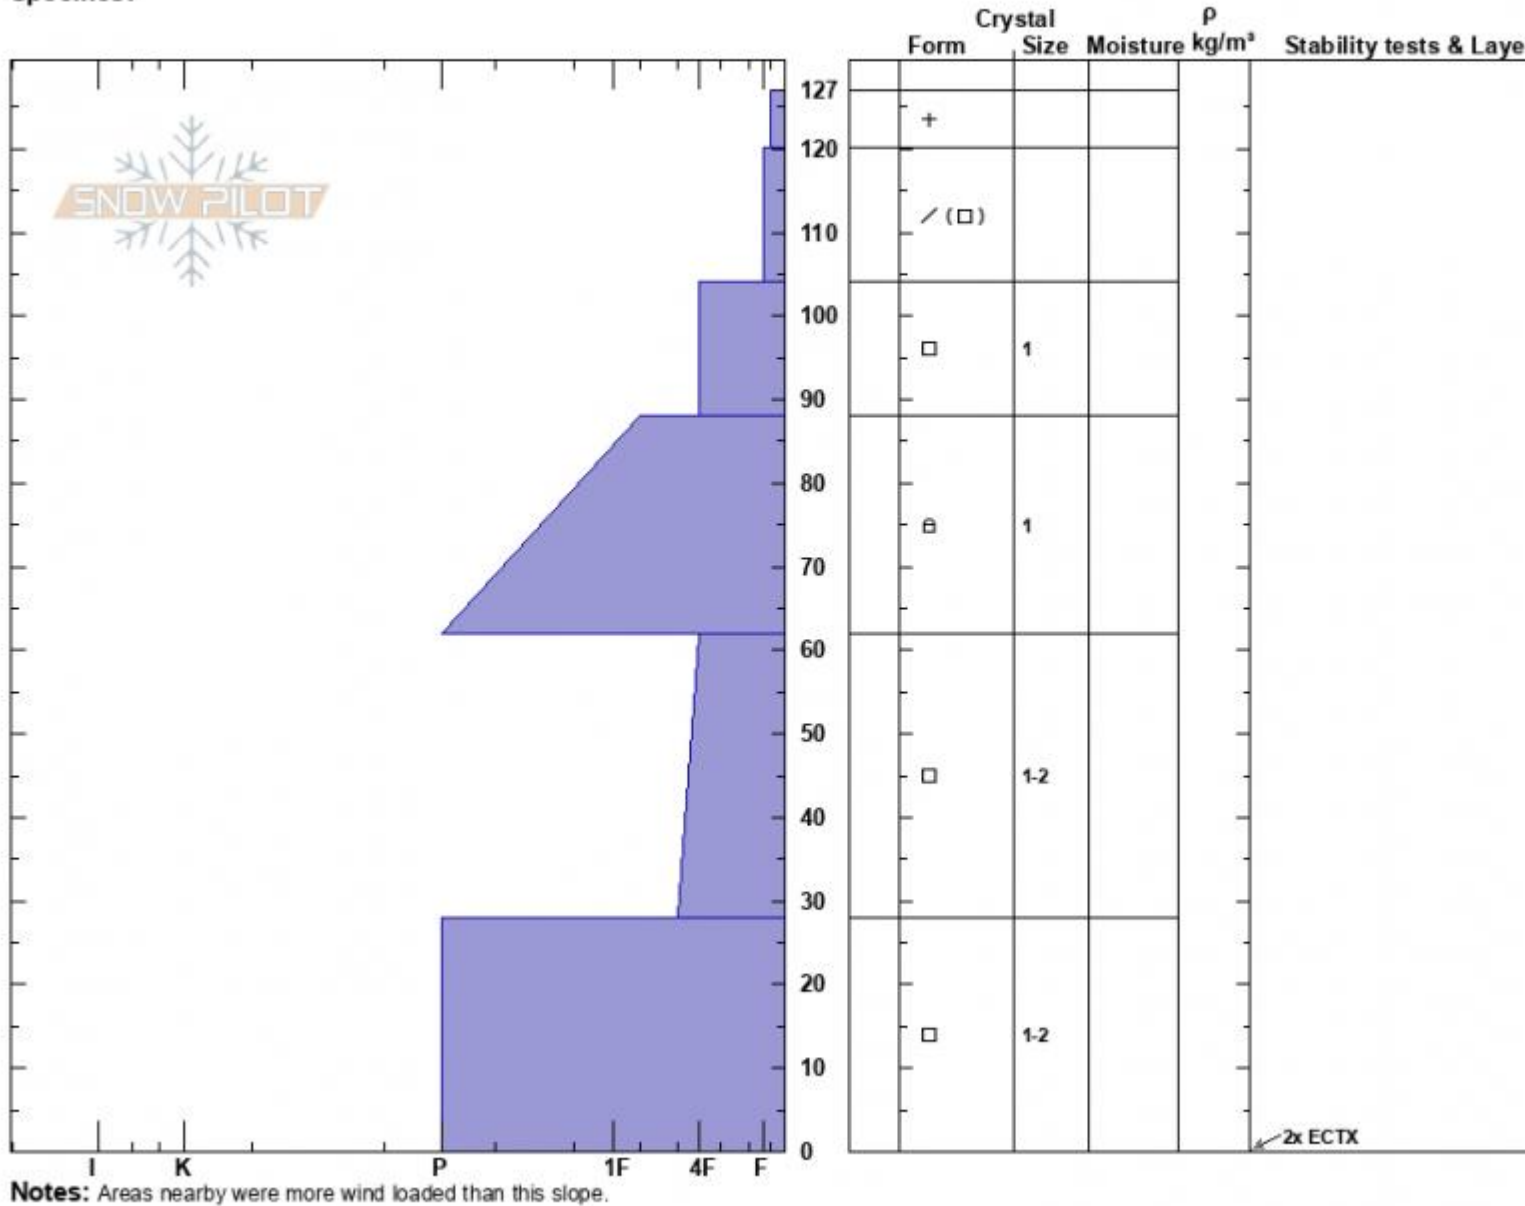

Wilderness Boundary
 Madison Range-S
 MT
 Elevation: 8770 ft
 Aspect: 217°
 Specifics:

Alex Haddad
 12/23/2022 - 12:47pm
 Co-ord: 44.97667N, -111.35940W
 Slope Angle: 29°
 Wind Loading: no

Stability: HS:127 Layer Notes:
 Air Temperature: -16.7°C PF:80
 Sky Cover: OVC
 Precipitation: S1
 Wind: SW Light Breeze

Advisory Region
 Southern Madison
 Longitude
 -111.31W
 Latitude
 44.96N
 Southern Madison, 2022-12-23