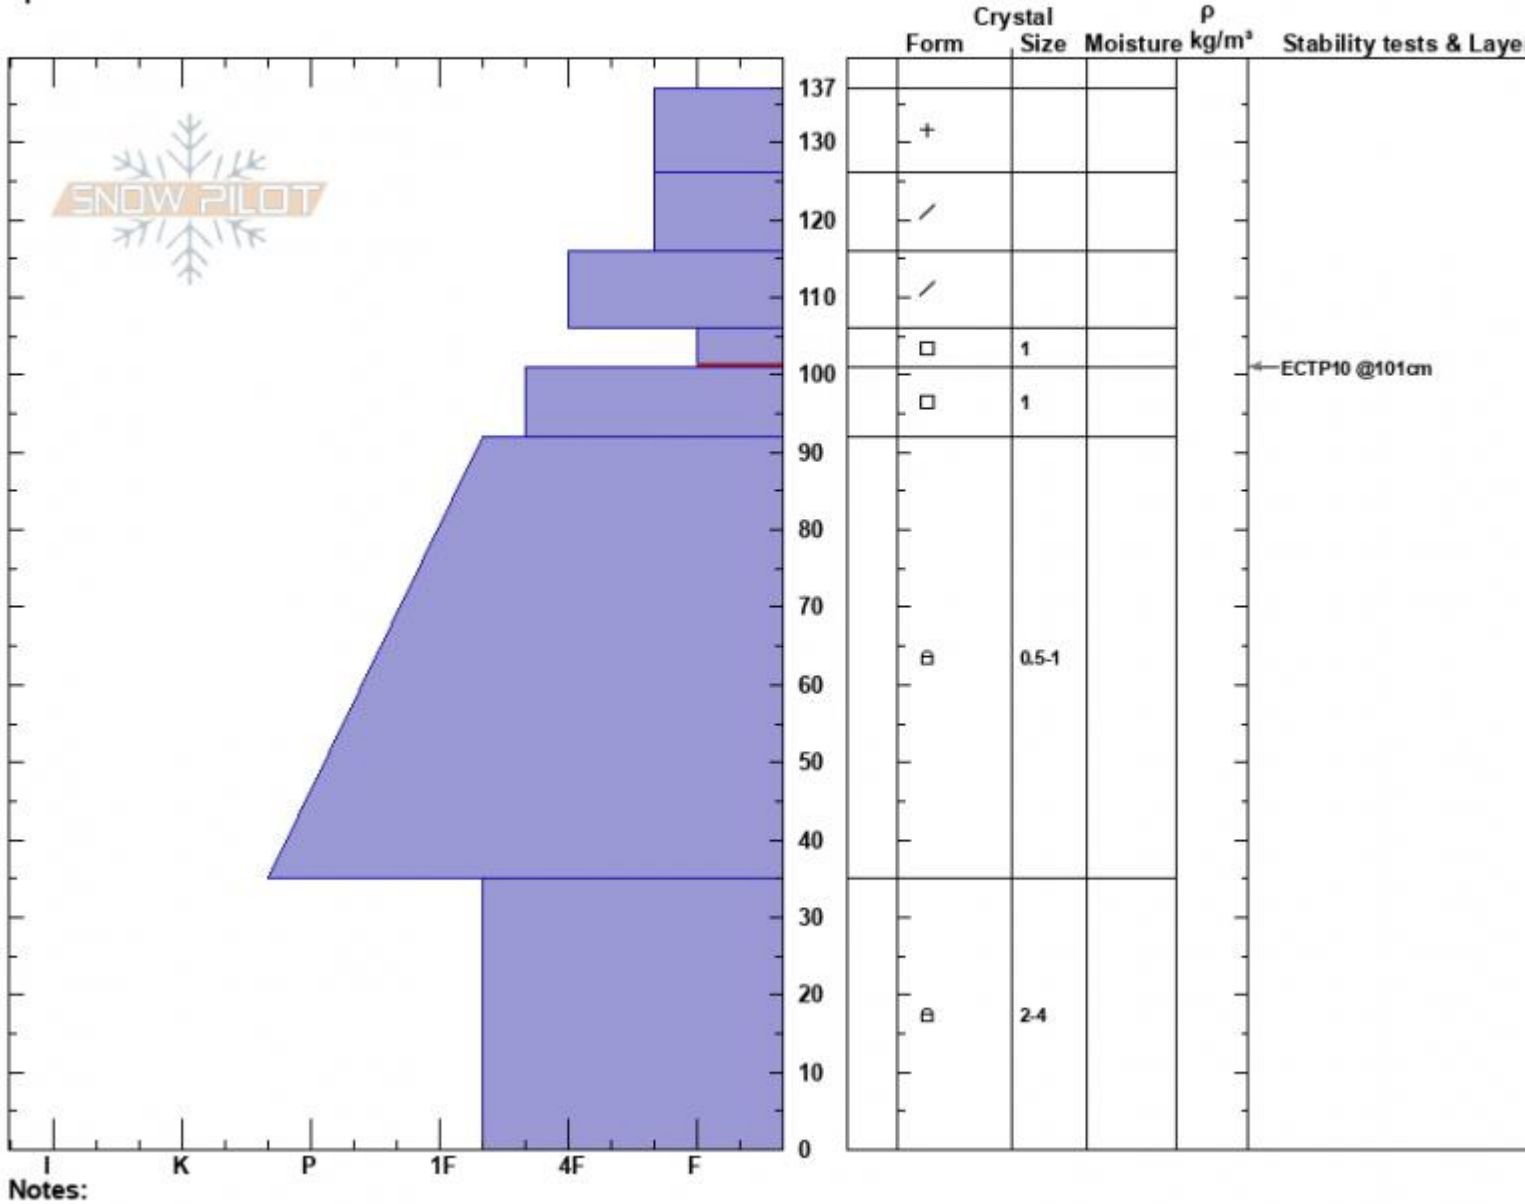

Ski Hill
 Lionhead Range
 MT
 Elevation: 8600 ft
 Aspect: 80°
 Specifics:

Doug Chabot-Admin
 12/24/2022 - 11:15am
 Co-ord: 44.70298N, -111.29786W
 Slope Angle: 27°
 Wind Loading: no

Stability: Fair
 Air Temperature:
 Sky Cover: OVC
 Precipitation: NO
 Wind: Calm

HS:137 **Layer Notes:**
 106-101cm: Problematic layer

Notes:
 Advisory Region
 Lionhead Range
 Longitude
 -111.29W
 Latitude
 44.70N
 Lionhead Range, 2022-12-24