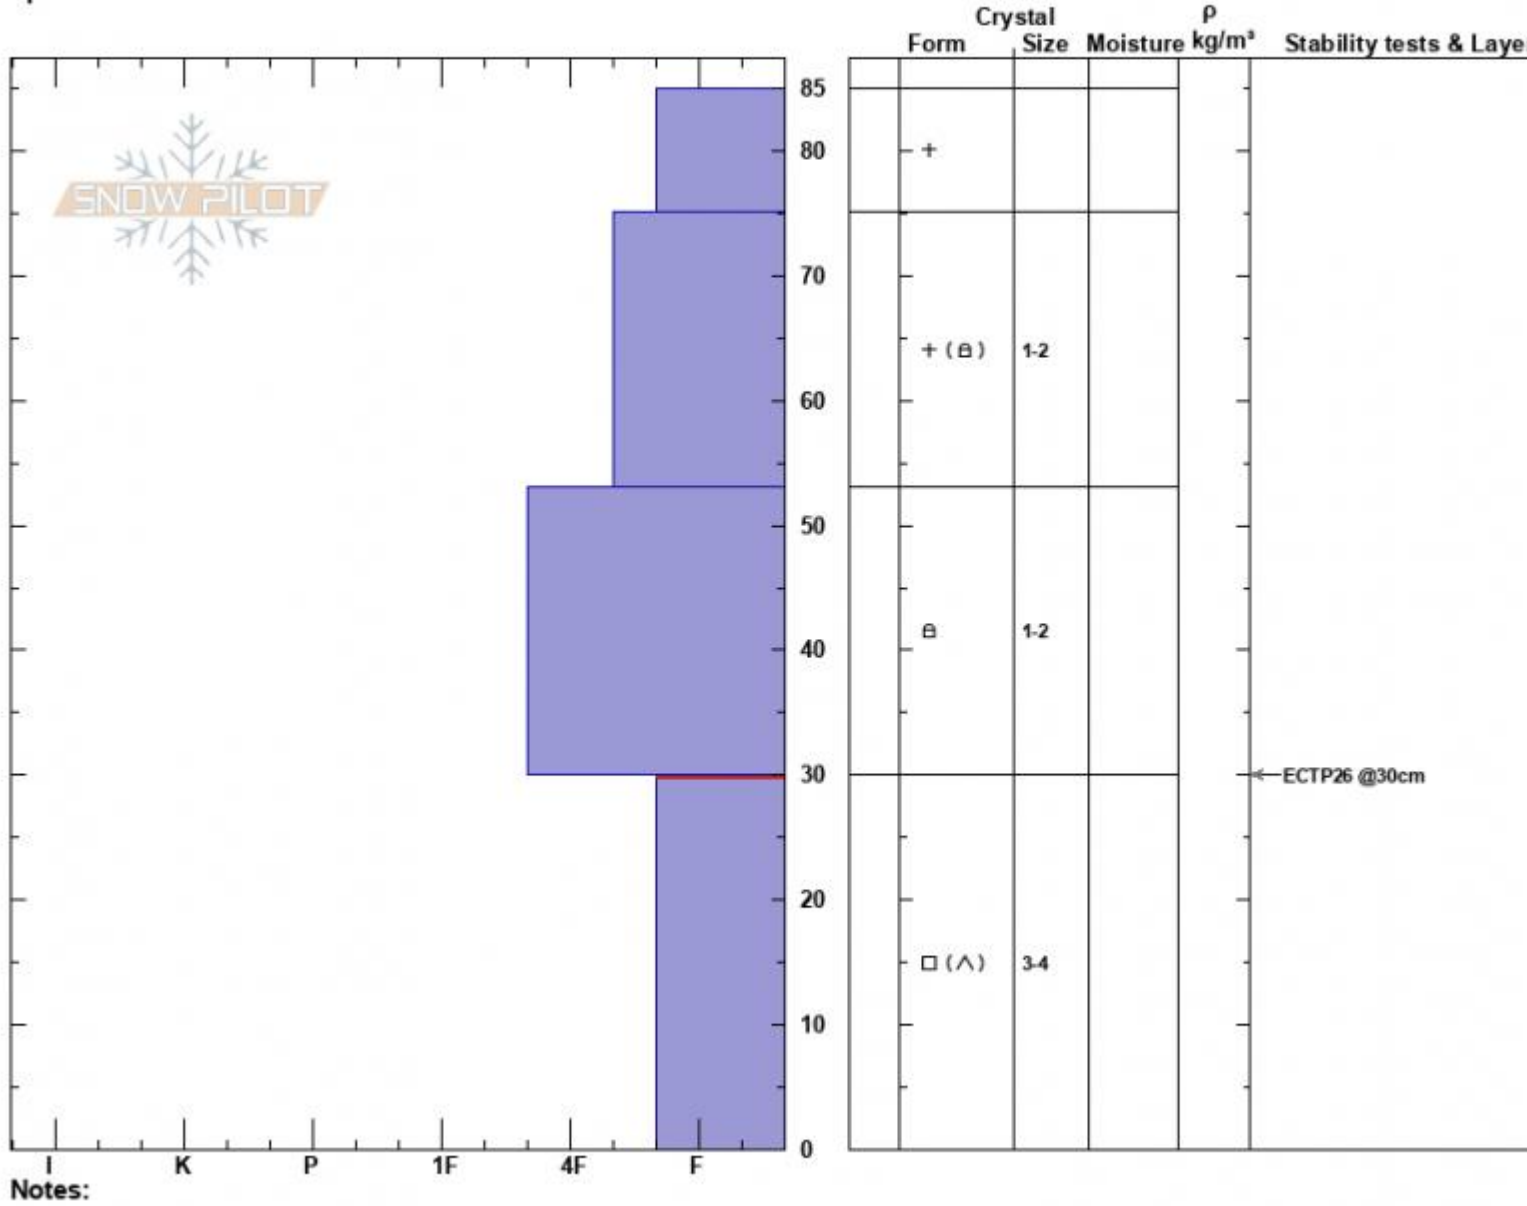

Above Hebgen Lake  
 Henry Mtns  
 MT  
 Elevation: 9000 ft  
 Aspect: 200°  
 Specifics:

Doug Chabot-Admin  
 12/20/2022 - 12:15pm  
 Co-ord: 44.83803N, -111.34129W  
 Slope Angle: 25°  
 Wind Loading: no

Stability: Fair  
 Air Temperature:  
 Sky Cover: OVC  
 Precipitation: NO  
 Wind: S Moderate

HS:85  
 Layer Notes:  
 30-0cm: Problematic layer

Advisory Region  
 Lionhead Range  
 Longitude  
 -111.34W  
 Latitude  
 44.84N  
 Lionhead Range, 2022-12-25