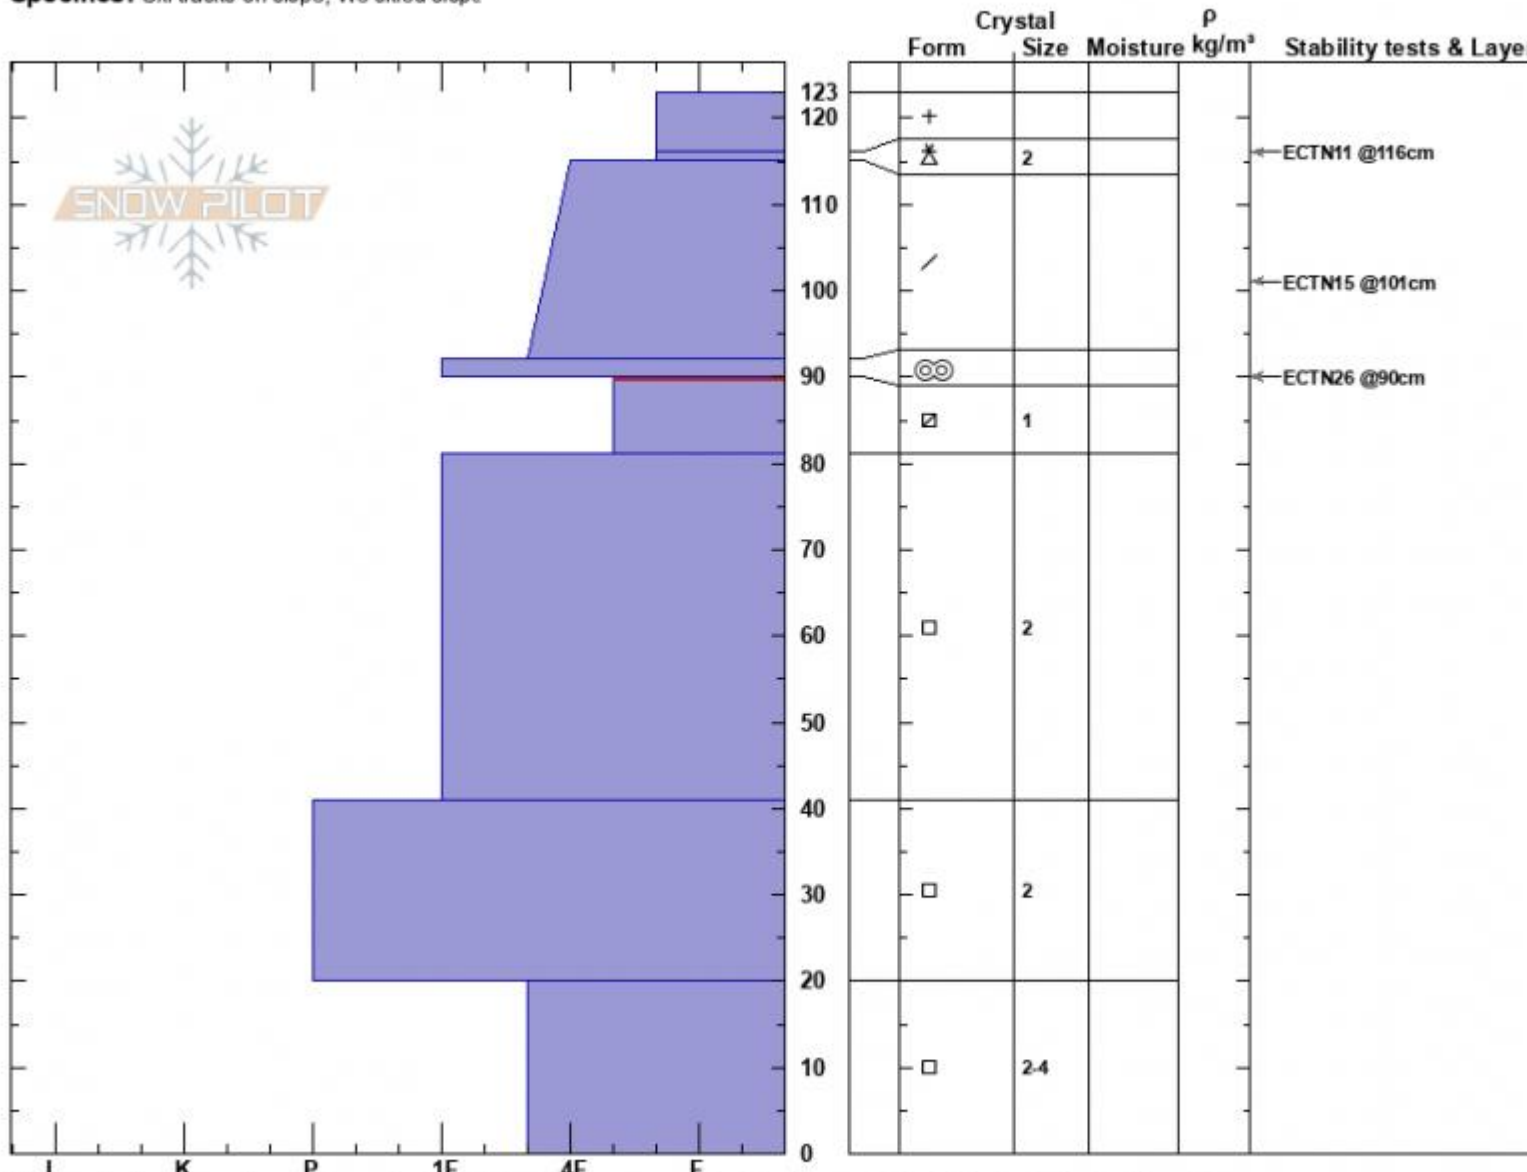

Blackmore SE Face  
 Gallatin Range-N  
 MT  
 Elevation: 9596 ft  
 Aspect: 120°  
 Specifics: Ski tracks on slope; We skied slope

Dave Zinn  
 12/26/2022 - 12:00pm  
 Co-ord: 45.44712N, -111.00038W  
 Slope Angle: 31°  
 Wind Loading: no

Stability: Fair  
 Air Temperature: 0°C  
 Sky Cover: FEW  
 Precipitation: NO  
 Wind: S Moderate

HS:123    **Layer Notes:**  
 90-81cm: Problematic layer

**Notes:** Another group dug nearby and got an ECTP20 on the near-surface facet layer at 90cm (about a foot below the surface).

Advisory Region  
 Northern Gallatin  
 Longitude  
 -111.00W  
 Latitude  
 45.44N  
 Northern Gallatin, 2022-12-26