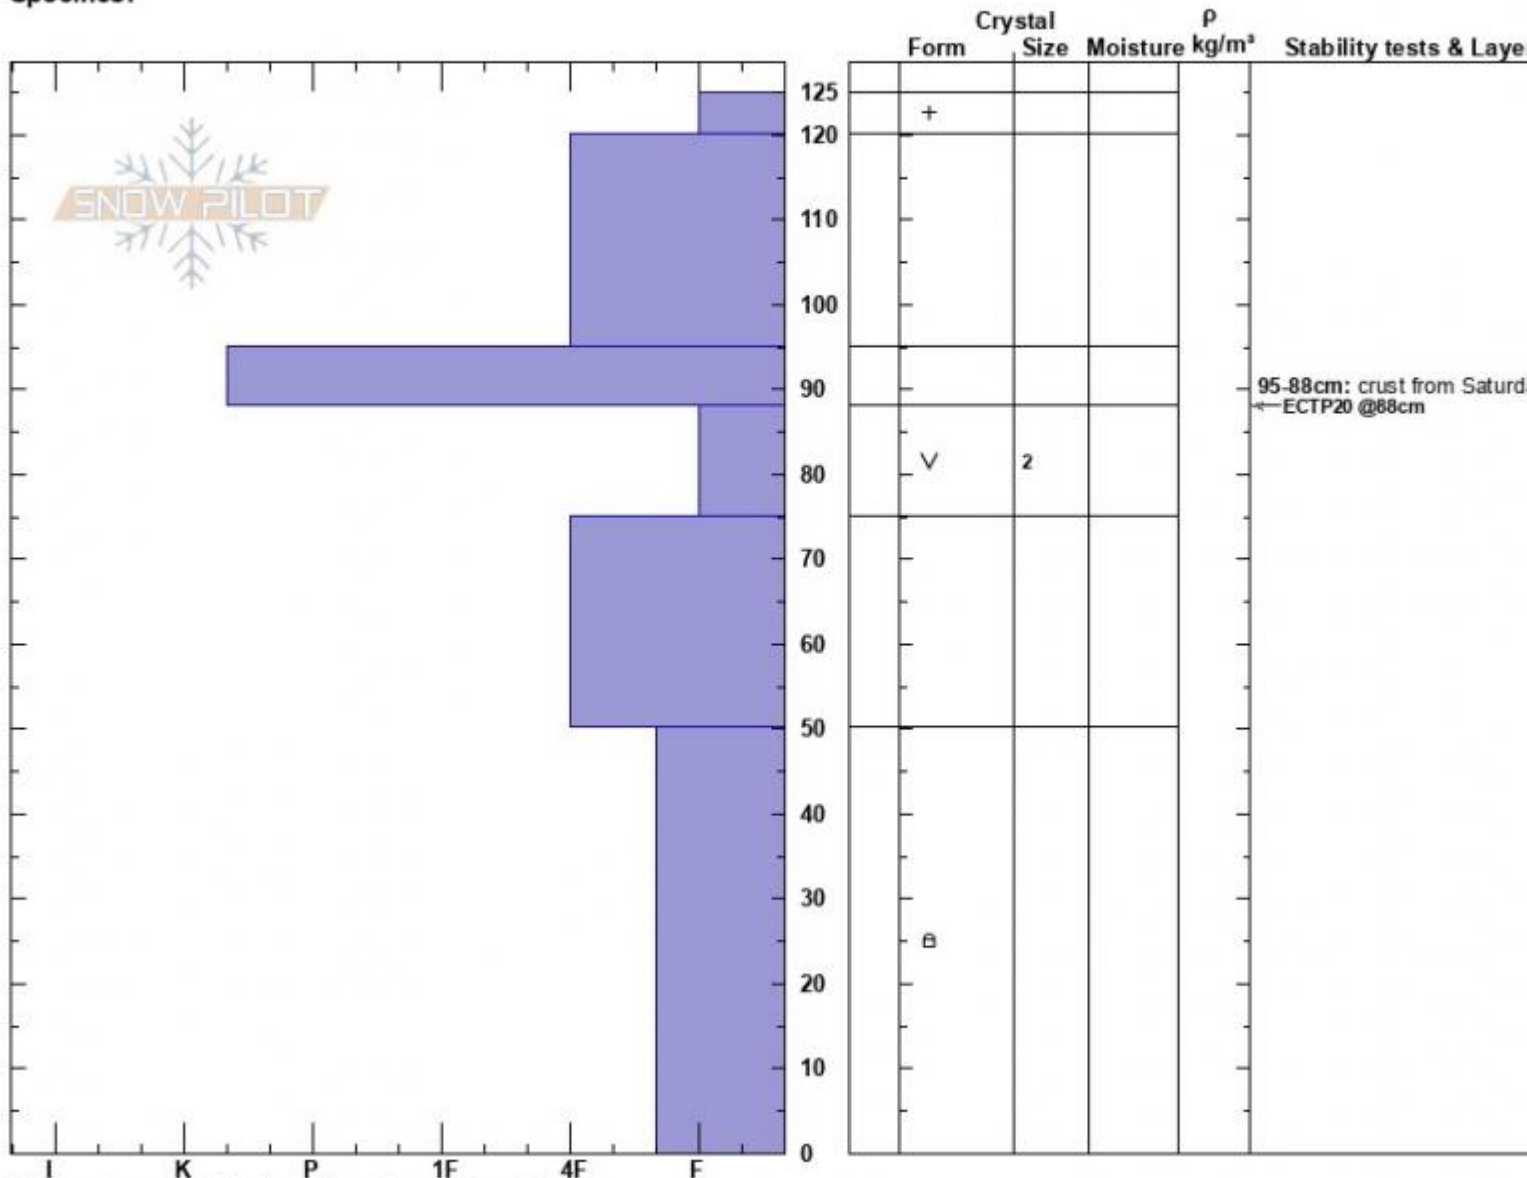

Blackmore 12/26/22
 Gallatin Range-N
 MT
 Elevation: 9590 ft
 Aspect: E
 Specifics:

Elana Selinger
 12/26/2022 - 12:30pm
 Co-ord: 45.44625N, -111.00014W
 Slope Angle: 25°
 Wind Loading: yes

Stability:
 Air Temperature: 35°C
 Sky Cover: CLR
 Precipitation: NO
 Wind: SW Strong

HS:125 **Layer Notes:**
 95-88cm: crust from Saturday
 88-75cm: Problematic layer

Notes: strong gusts blowing SW, evidence of S and N winds
 we dug in a protected area in sparse trees to try to find intact SH, others on a more open slope found the SH layer but it did not propagate
 handpit at the top of the ridge also found SH layer

Advisory Region
 Northern Gallatin
 Longitude
 -111.00W
 Latitude
 45.44N
 Northern Gallatin, 2022-12-27