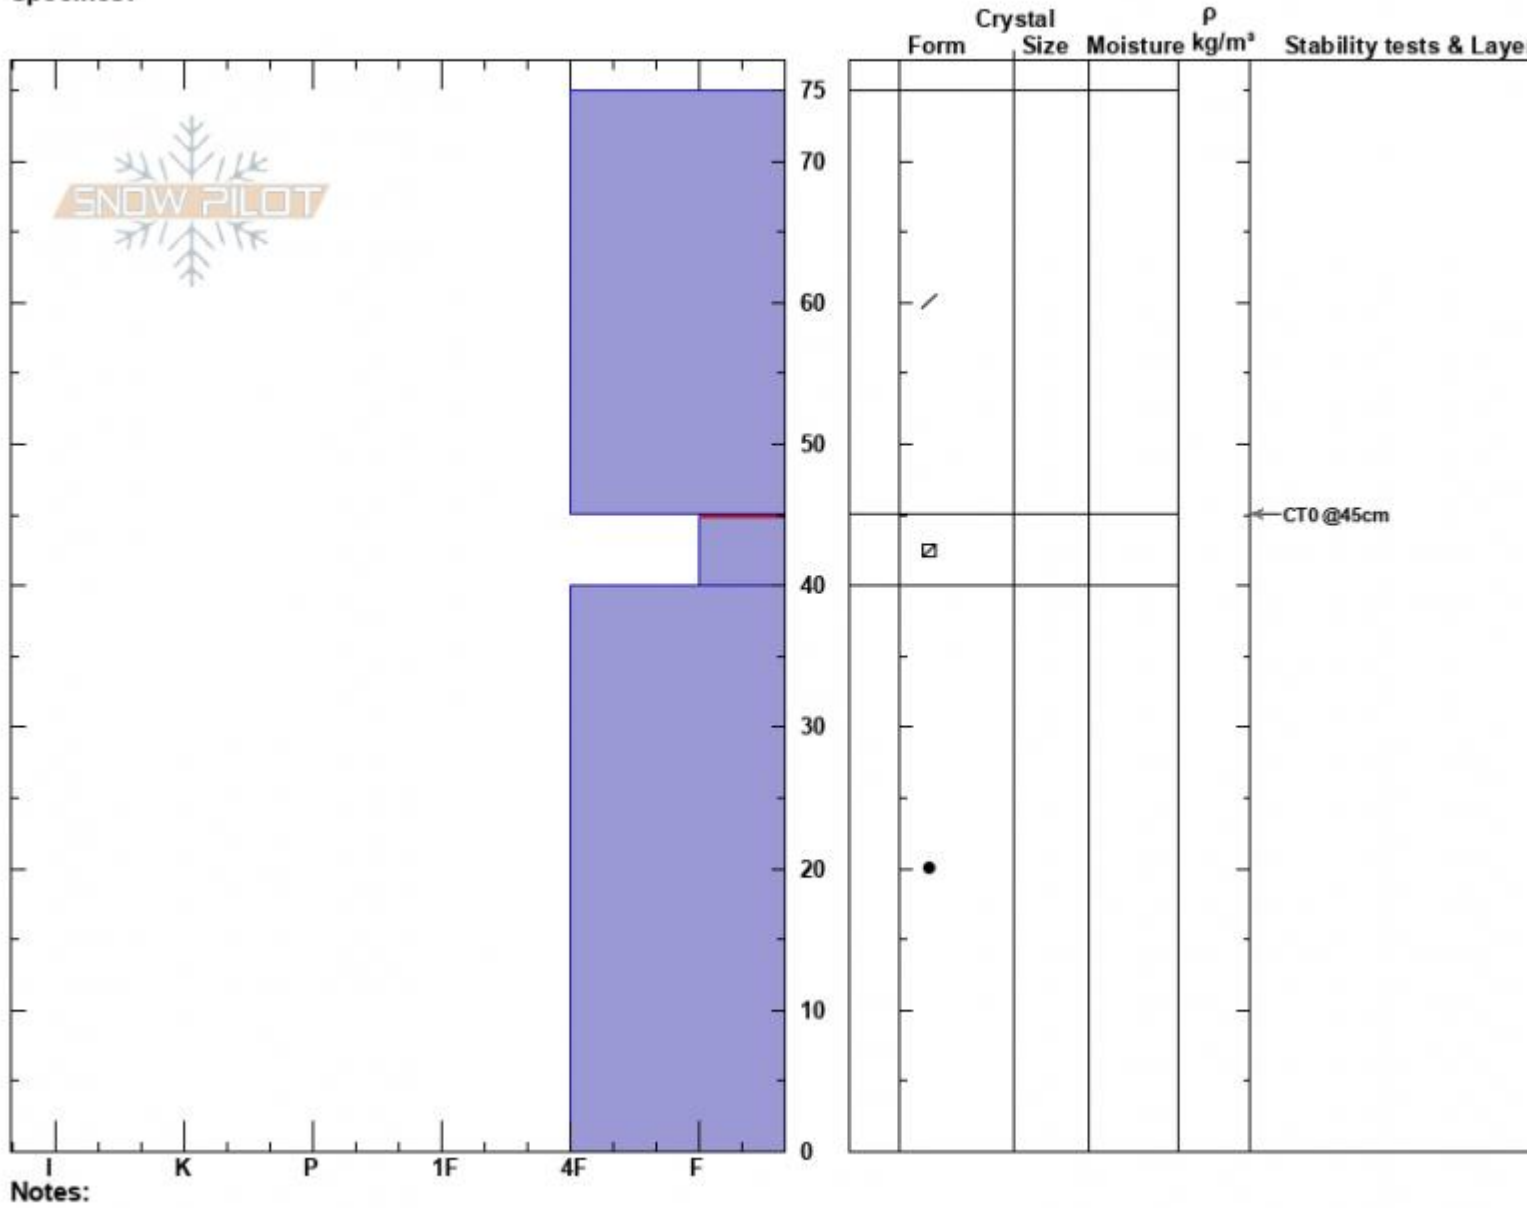

Bacon Rind Low South
 Madison Range-S
 MT
 Elevation: 7672 ft
 Aspect: 160°
 Specifics:

Dave Zinn
 12/27/2022 - 10:00am
 Co-ord: 44.96794N, -111.08649W
 Slope Angle: 33°
 Wind Loading: no

Stability: Poor
 Air Temperature:
 Sky Cover: OVC
 Precipitation: S1
 Wind: S Moderate

HS:75
 PF:75
 Layer Notes:
 45-40cm: Problematic layer

Advisory Region
 Southern Madison
 Longitude
 -111.10W
 Latitude
 44.96N
 Southern Madison, 2022-12-27