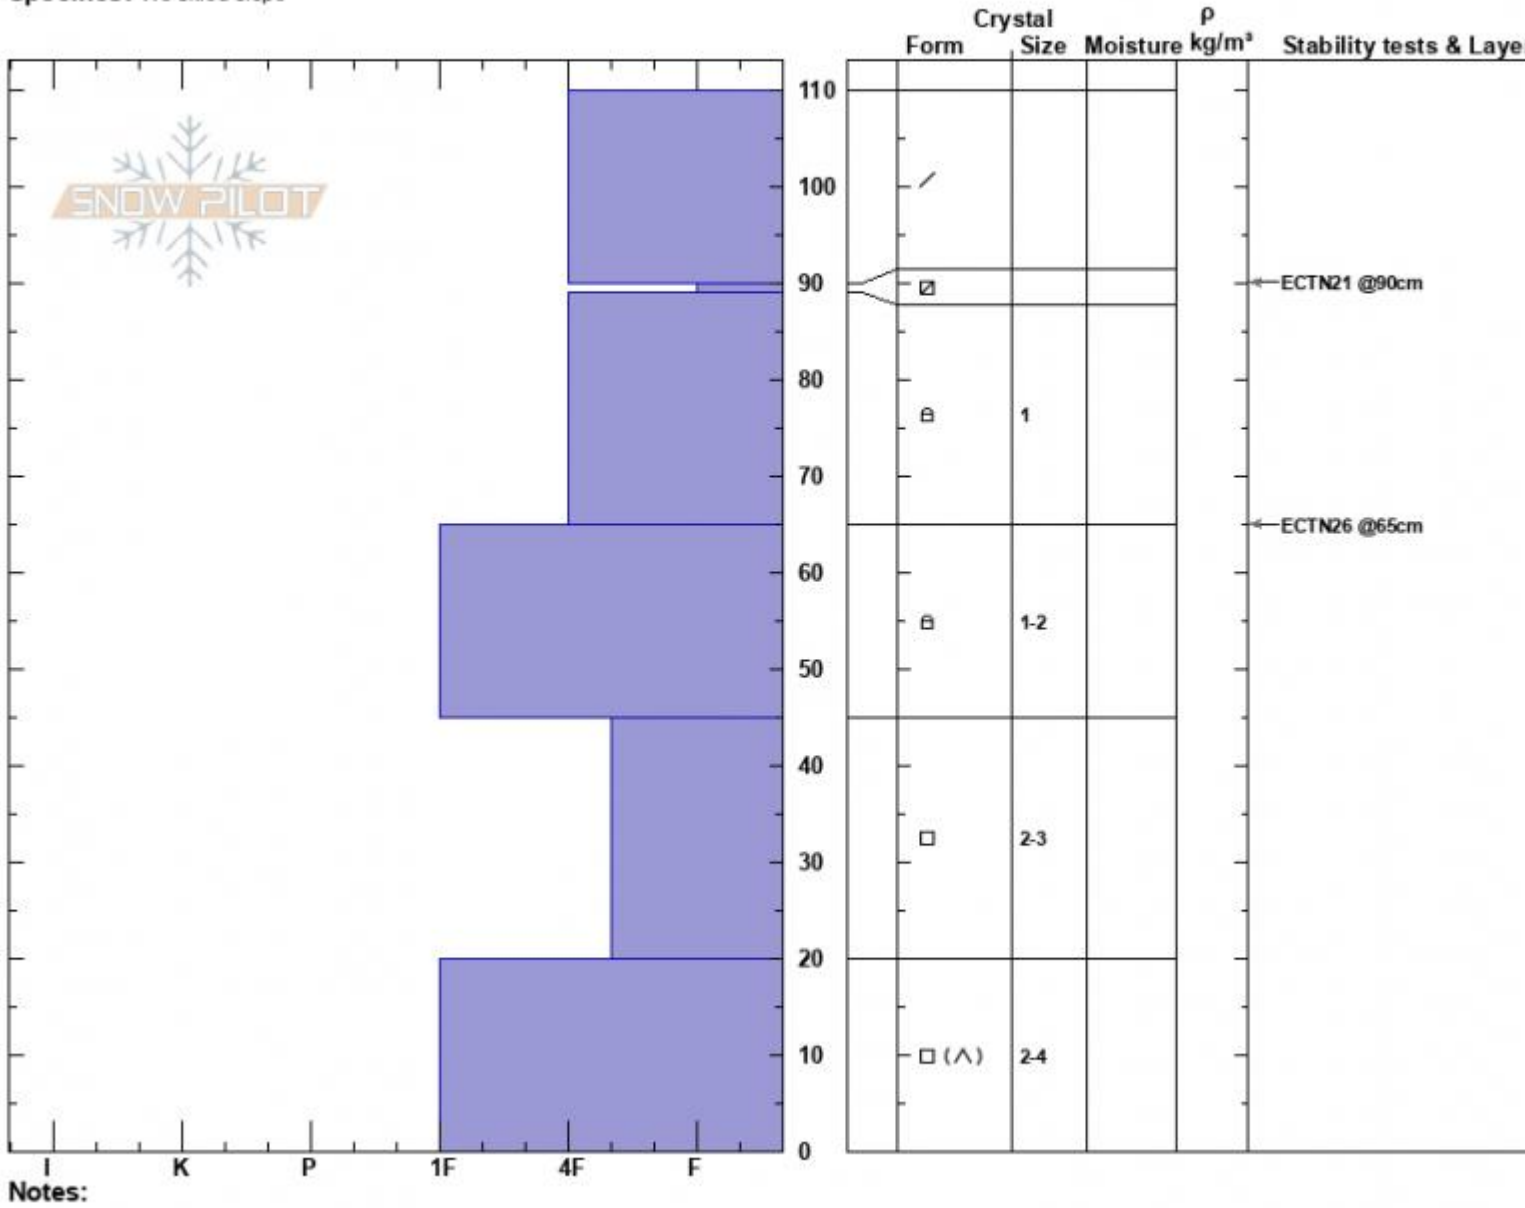

Skillet
 Madison Range-S
 MT
 Elevation: 8733 ft
 Aspect: 115°
 Specifics: We skied slope

Dave Zinn
 12/27/2022 - 12:00pm
 Co-ord: 44.96824N, -111.09643W
 Slope Angle: 27°
 Wind Loading: no

Stability: Fair
 Air Temperature:
 Sky Cover: OVC
 Precipitation: S-1
 Wind: S Moderate

HS:110 Layer Notes:
 PF:100 90-89cm:Problematic layer

Advisory Region
 Southern Madison
 Longitude
 -111.10W
 Latitude
 44.96N
 Southern Madison, 2022-12-27