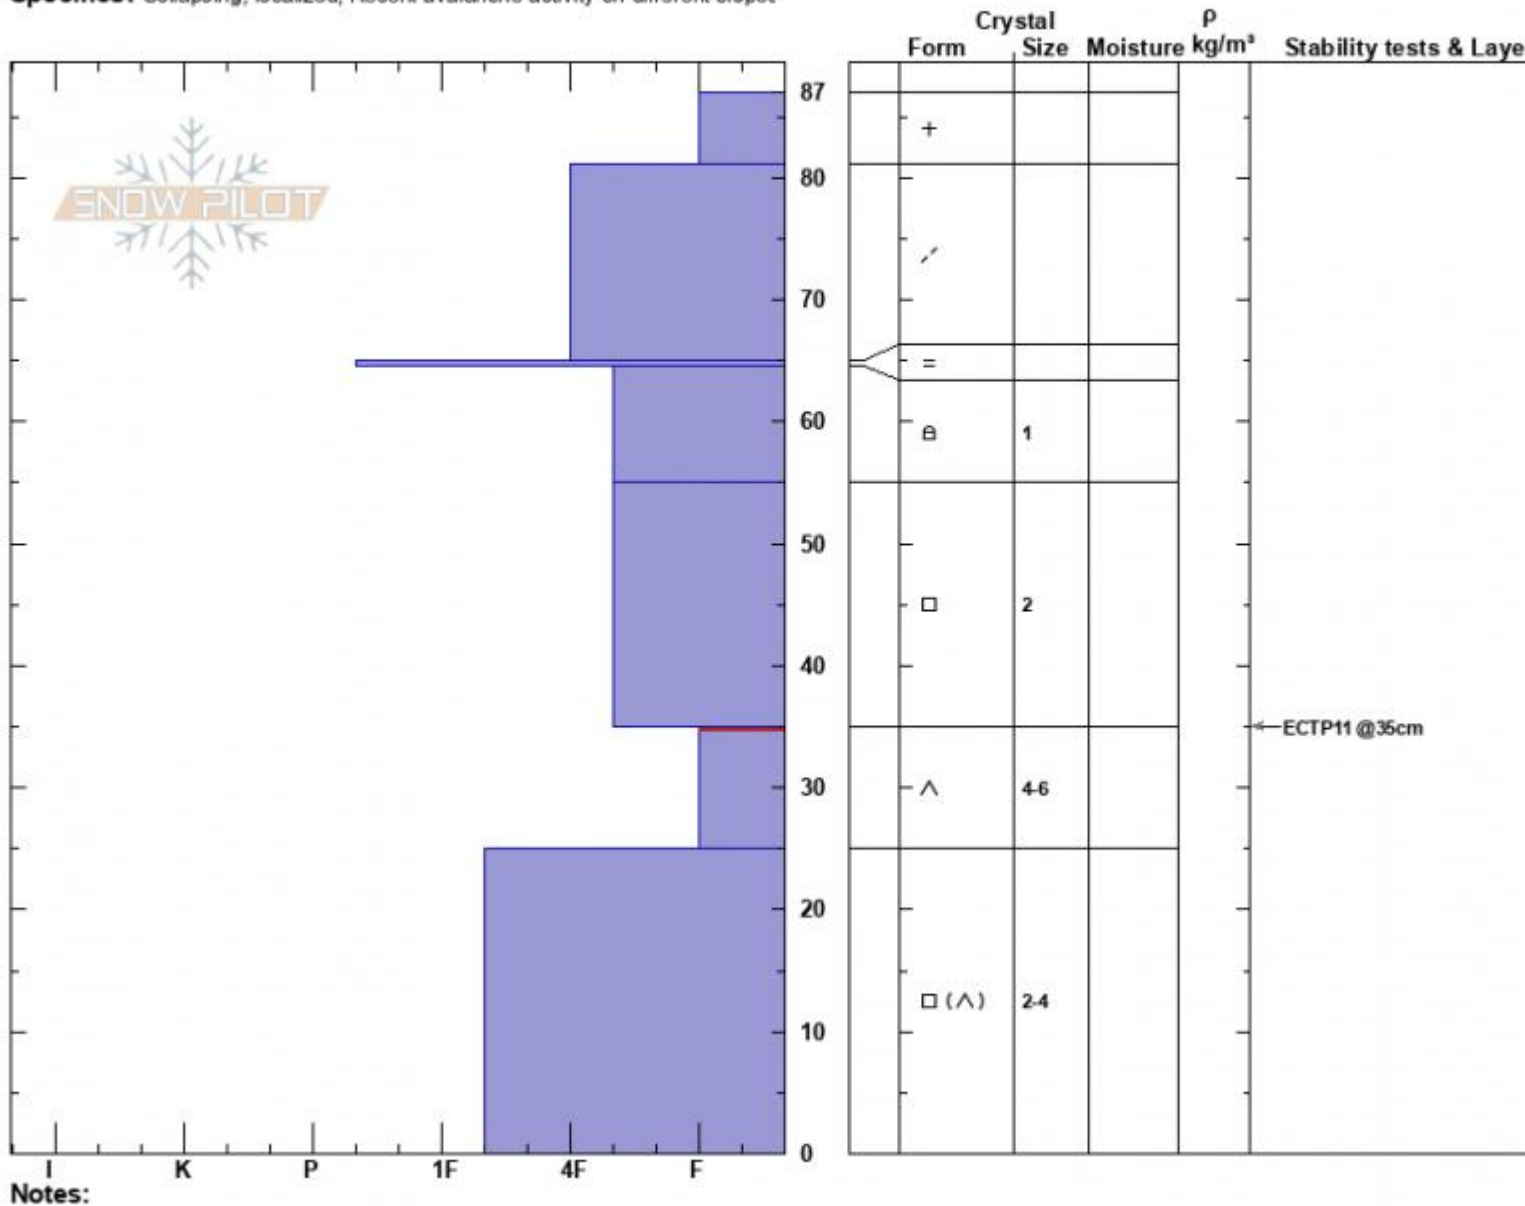

Consolation Hill
 Madison Range-S
 MT
 Elevation: 9200 ft
 Aspect: 115°
 Specifics: Collapsing, localized; Recent avalanche activity on different slopes

Ian Hoyer
 12/28/2022 - 12:00pm
 Co-ord: 44.97243N, -111.27132W
 Slope Angle: 20°
 Wind Loading: no

Stability: Poor
 Air Temperature:
 Sky Cover: OVC
 Precipitation: S-1
 Wind: NW Light Breeze

HS:87
 PF:70
 Layer Notes: 35-25cm:Problematic layer

Advisory Region
 Southern Madison
 Longitude
 -111.27W
 Latitude
 45.06N
 Southern Madison, 2022-12-28