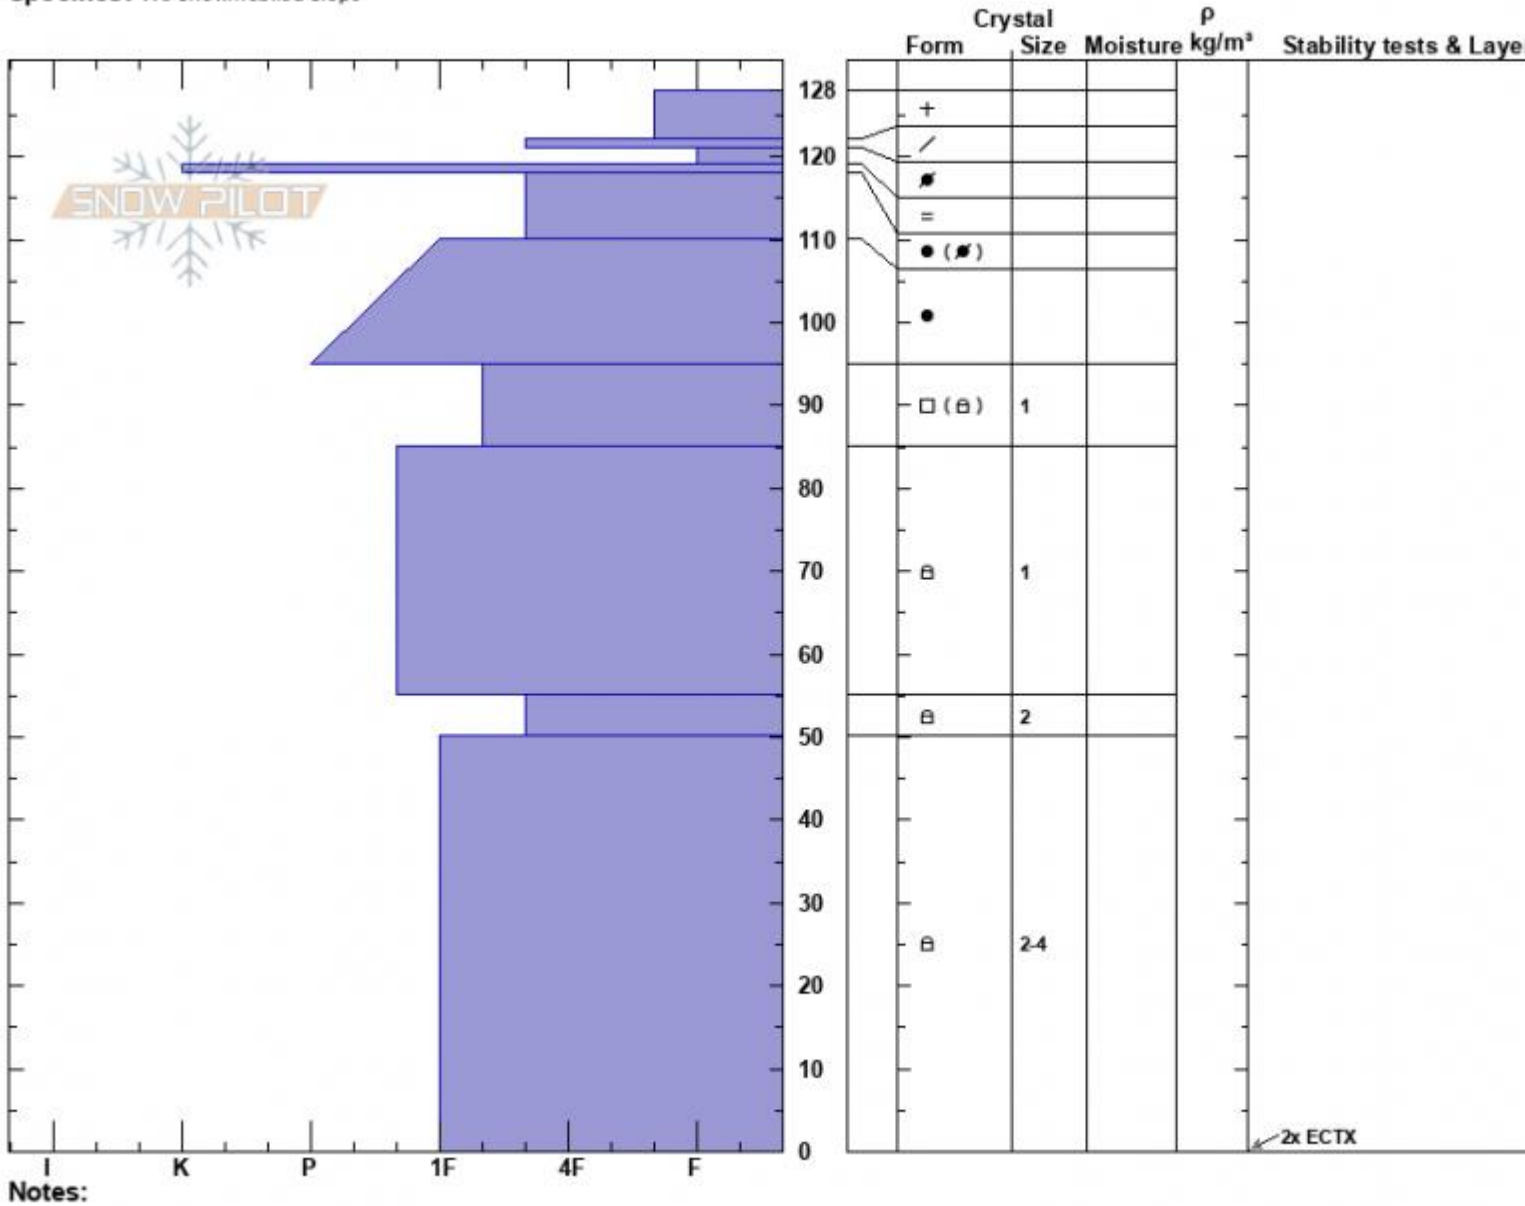

1st Yellow Mule
 Madison Range-N
 MT
 Elevation: 9485 ft
 Aspect: 27°
 Specifics: We snowmobiled slope

Alex Marienthal
 12/26/2022 - 11:00am
 Co-ord: 45.17512N, -111.38662W
 Slope Angle: 17°
 Wind Loading: previous

Stability: Fair
 Air Temperature:
 Sky Cover: BKN
 Precipitation: NO
 Wind: Calm

HS:128 Layer Notes:
 55-50cm: Problematic layer

Advisory Region
 Northern Madison
 Longitude
 -111.38W
 Latitude
 45.17N
 Northern Madison, 2022-12-26