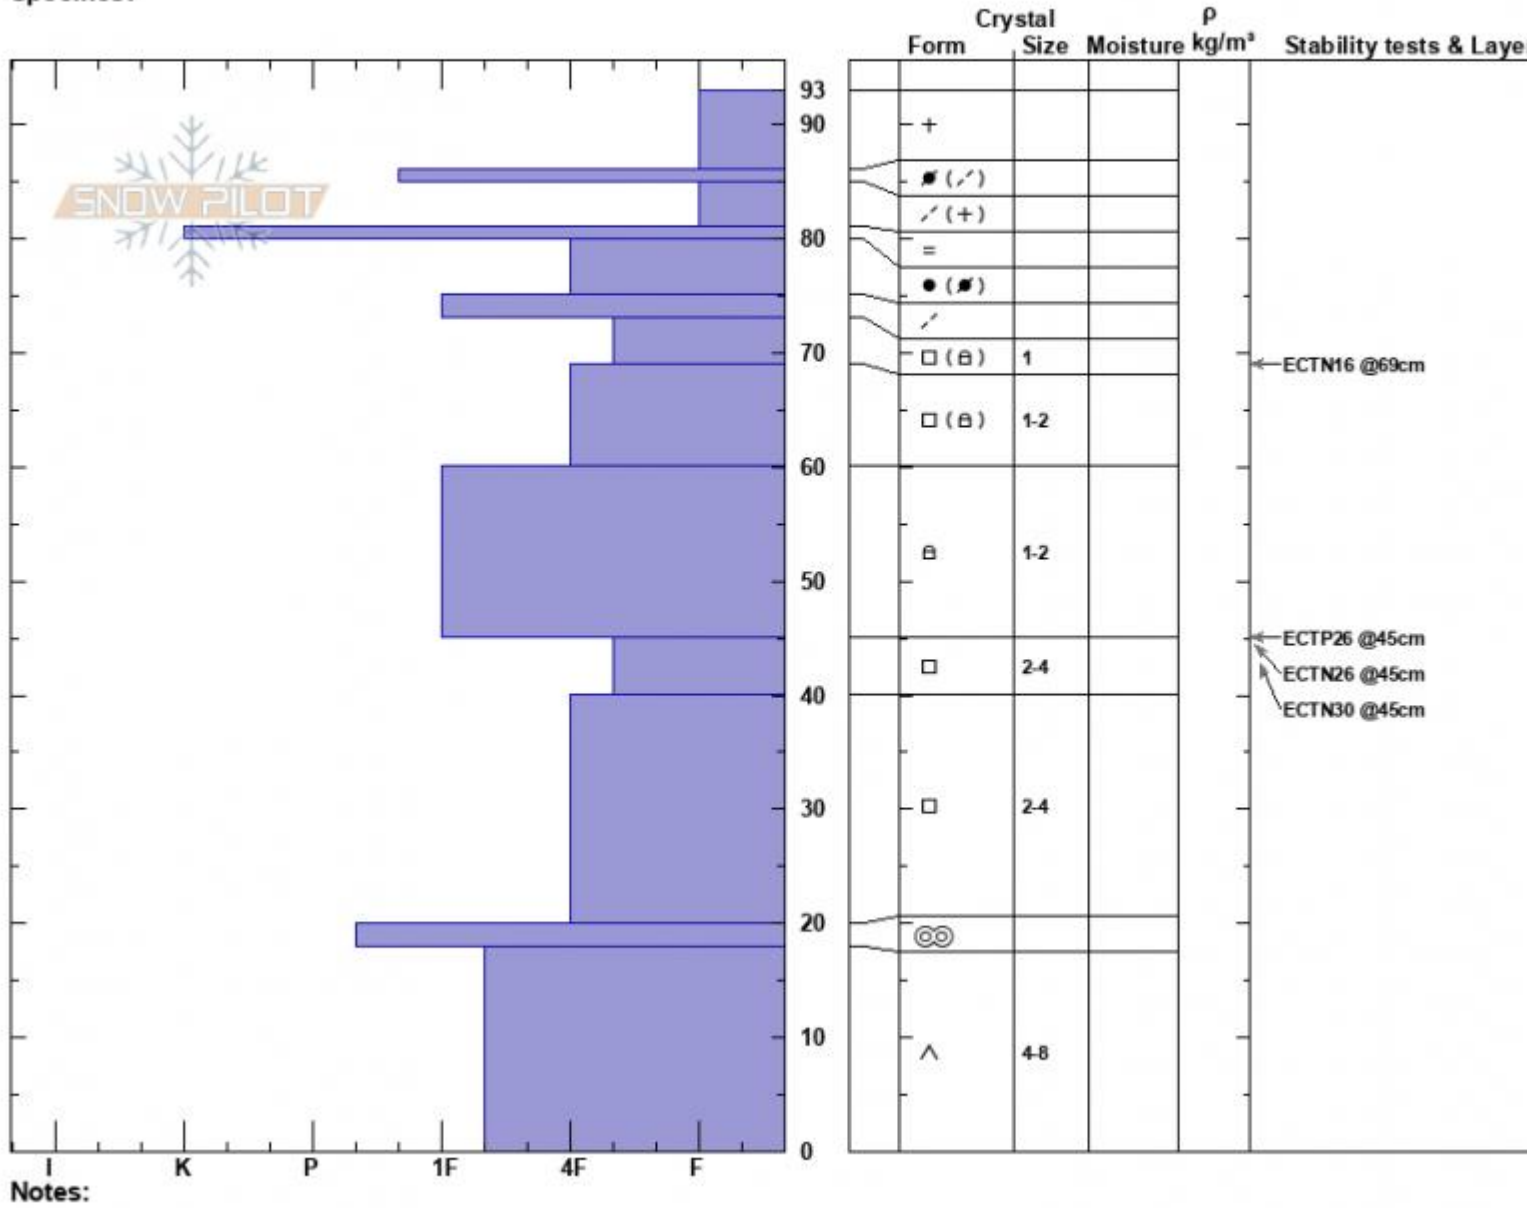

2nd Yellow Mule
 Madison Range-N
 MT
 Elevation: 9400 ft
 Aspect: 50°
 Specifics:

Alex Marienthal
 12/26/2022 - 11:45am
 Co-ord: 45.17714N, -111.40059W
 Slope Angle: 25°
 Wind Loading: previous

Stability: Fair
 Air Temperature:
 Sky Cover: SCT
 Precipitation: NO
 Wind: SW Moderate

HS:93
 Layer Notes:
 45-40cm: Problematic layer

Advisory Region
 Northern Madison
 Longitude
 -111.38W
 Latitude
 45.17N
 Northern Madison, 2022-12-26