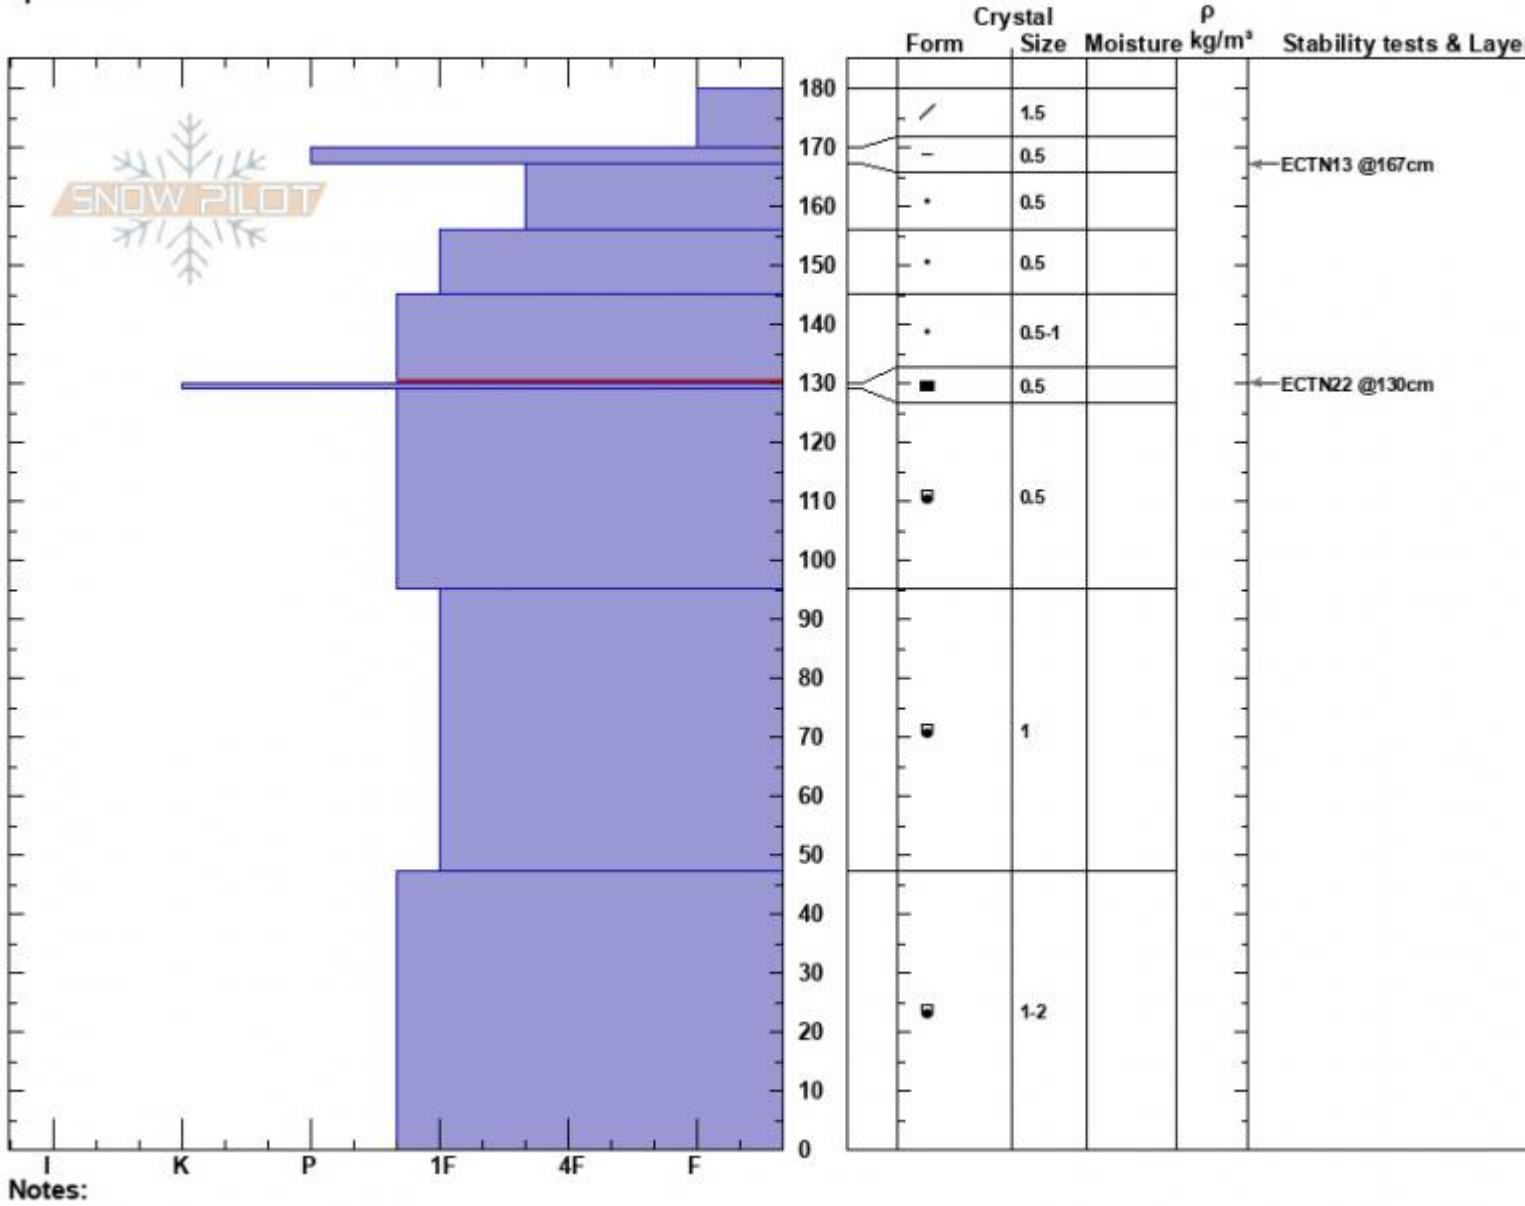

Blackmore Lake
 Gallatin Range-N
 MT
 Elevation: 2626 m
 Aspect: NE
 Specifics:

Erich Schreier
 12/31/2022 - 1:30pm
 Co-ord: 45.46733N, -110.99837W
 Slope Angle: 30°
 Wind Loading: previous

Stability:
 Air Temperature: -2°C
 Sky Cover: SCT
 Precipitation: NO
 Wind:

HS:180 Layer Notes:
 145-130cm: Problematic layer

Advisory Region
 Northern Gallatin
 Longitude
 -111.00W
 Latitude
 45.44N
 Northern Gallatin, 2022-12-31