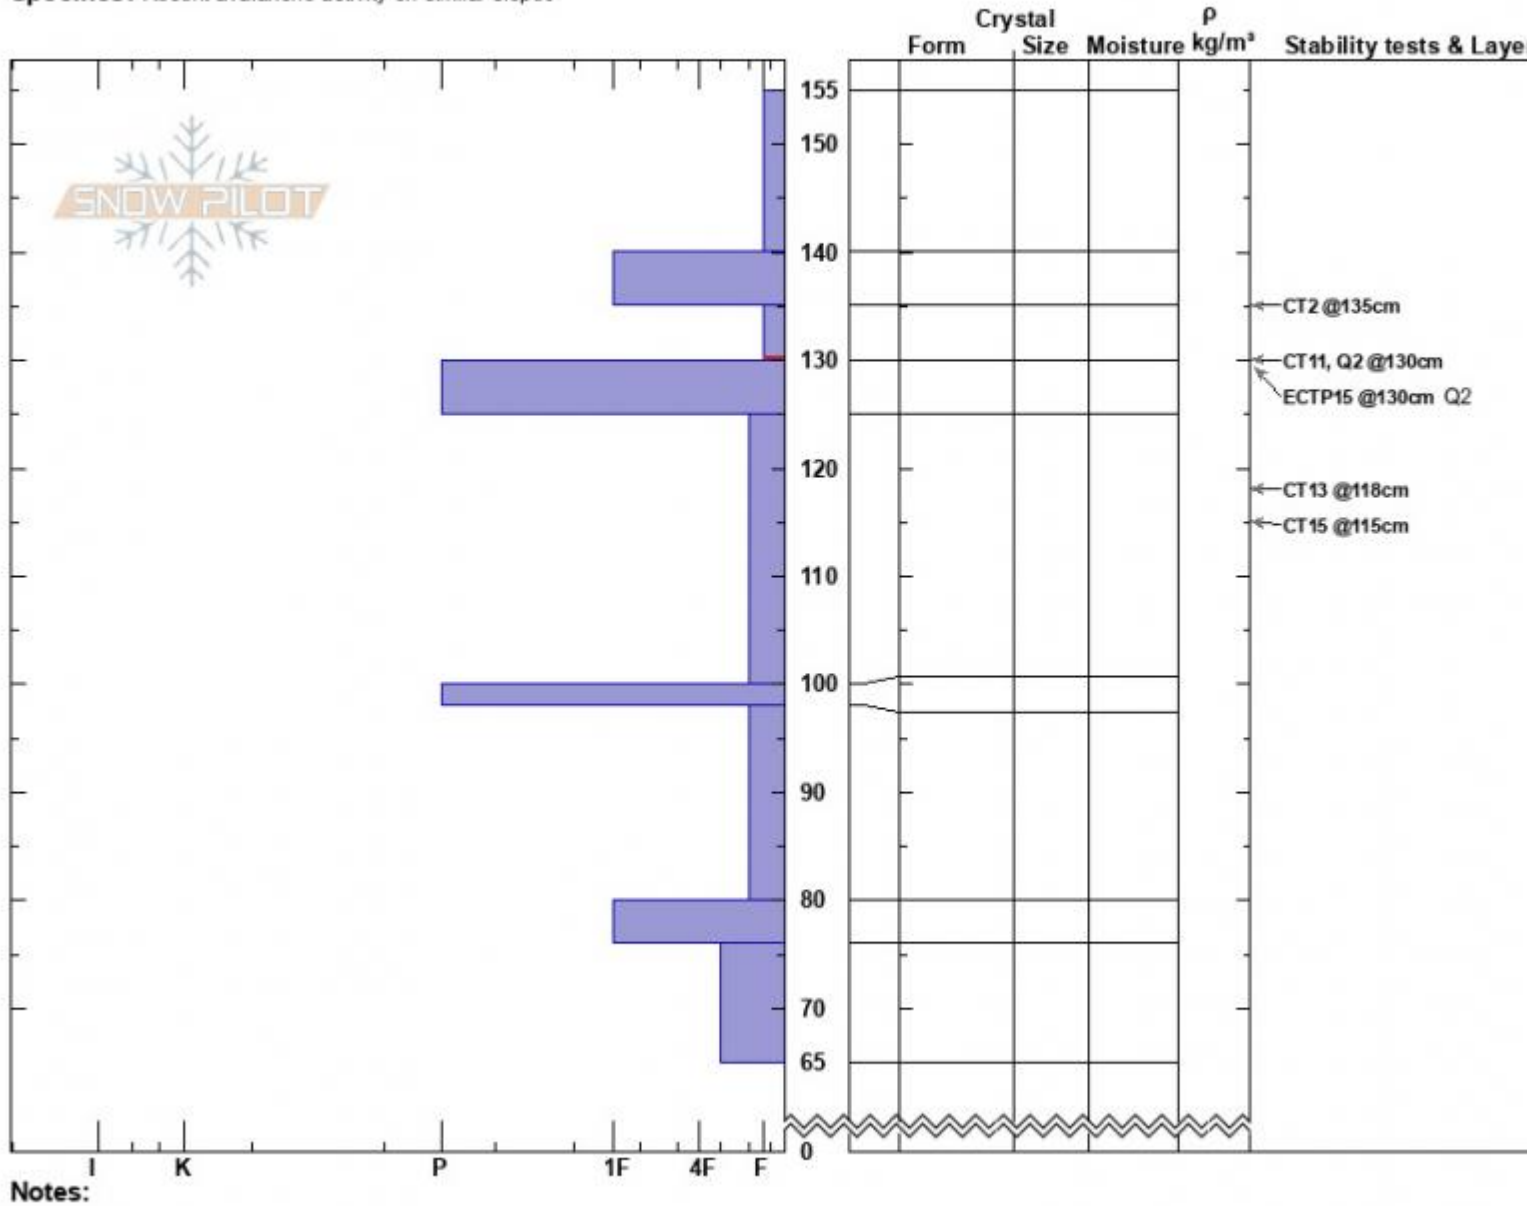

Mt Blackmore  
Gallatin Range-N  
MT  
Elevation: 9563 ft  
Aspect: E  
Specifics: Recent avalanche activity on similar slopes

Eliza Donahue  
12/31/2022 - 1:00pm  
Co-ord: 45.44738N, -110.99965W  
Slope Angle: 28°  
Wind Loading: yes

Stability:  
Air Temperature: 26°F  
Sky Cover: OVC  
Precipitation: S-1  
Wind: Calm

HS:155  
PF:35  
Layer Notes: 135-130cm:Problematic layer

Notes:  
Advisory Region  
Northern Gallatin  
Longitude  
-111.00W  
Latitude  
45.44N  
Northern Gallatin, 2022-12-31