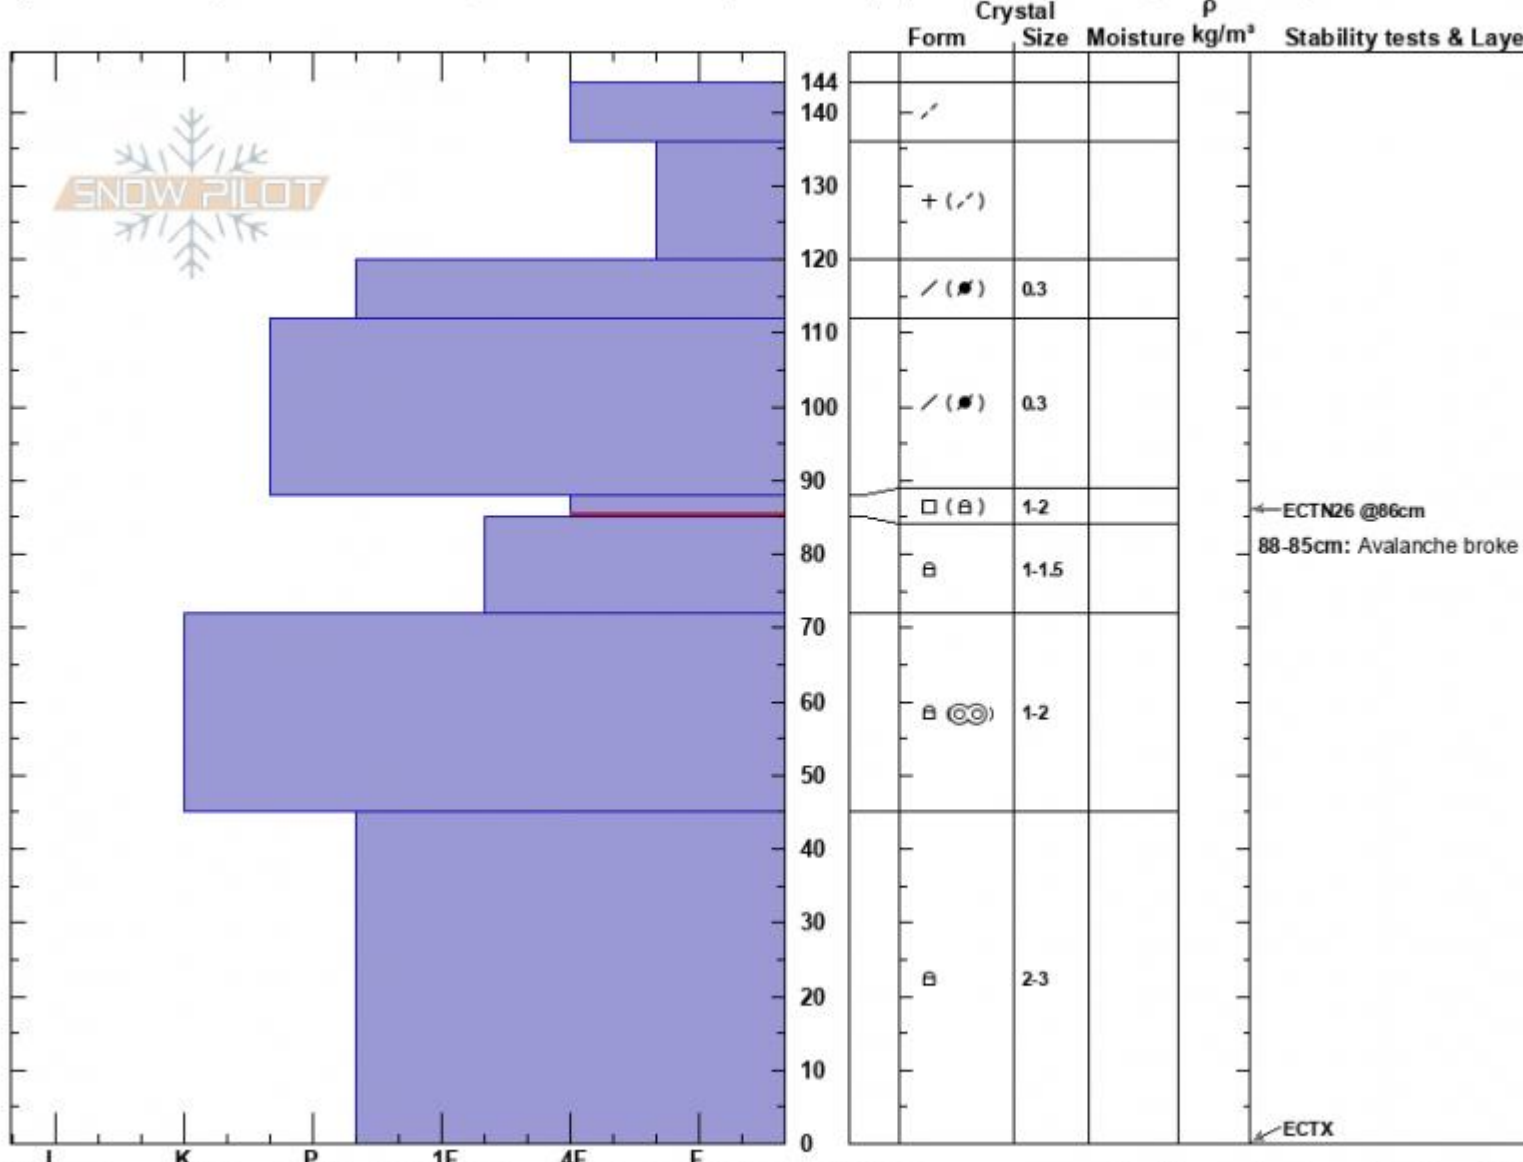

Crown Butte Fatality
 Cooke City
 MT
 Elevation: 9889 ft
 Aspect: 120°

Alex Marienthal
 01/01/2023 - 10:45am
 Co-ord: 45.05148N, -109.96152W
 Slope Angle: 27°
 Wind Loading: yes

Stability: Poor
 Air Temperature:
 Sky Cover: OVC
 Precipitation: S-1
 Wind: S Moderate

HS:144
 PF:25
 Layer Notes:
 88-85cm: Avalanche broke here
 88-85cm: Problematic layer

Specifics: Pit is adjacent to avalanche: crown; Recent avalanche activity on similar slopes; Recent avalanche activity on different slopes

Notes: Crown profile from HS-AMu-R4-D3-O, 1 rider caught, buried and killed on 12/31/22. Crown was average 2 feet deep and maximum 4 feet deep. 500' vertical feet. More info at: <https://www.mtavalanche.com/node/27422>

Advisory Region
 Cooke City
 Longitude
 -109.96W
 Latitude
 45.05N

Avalanche Details: [Snowmobiler avalanche fatality on Crown Butte](#)
 Cooke City, 2023-01-01