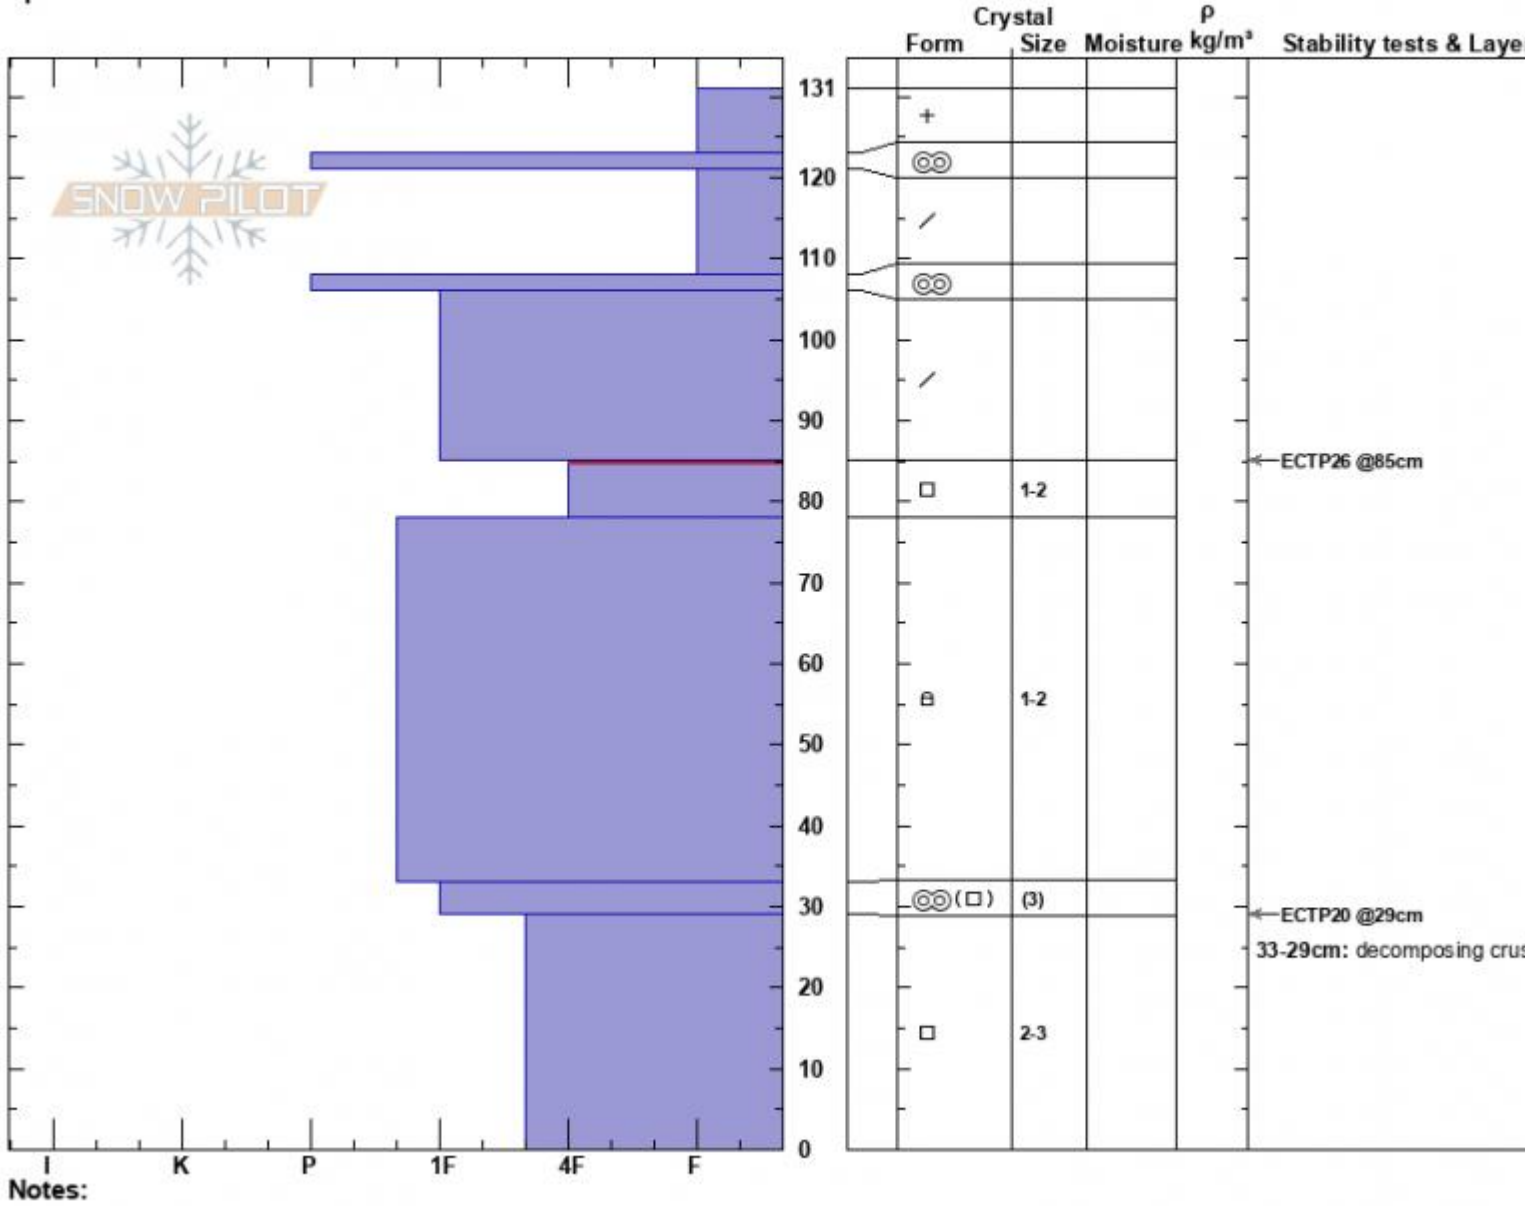

Across from Arange
 Centennial Range
 ID
 Elevation: 8794 ft
 Aspect: 180°
 Specifics:

Dave Zinn
 01/01/2023 - 3:30pm
 Co-ord: 44.53048N, -111.45995W
 Slope Angle: 25°
 Wind Loading: no

Stability: Fair
 Air Temperature:
 Sky Cover: CLR
 Precipitation: NO
 Wind: N Light Breeze

HS:131
 PF:120
 Layer Notes:
 85-78cm: Problematic layer
 33-29cm: decomposing crust

Advisory Region
 Island Park
 Longitude
 -111.63W
 Latitude
 44.52N
 Island Park, 2023-01-01