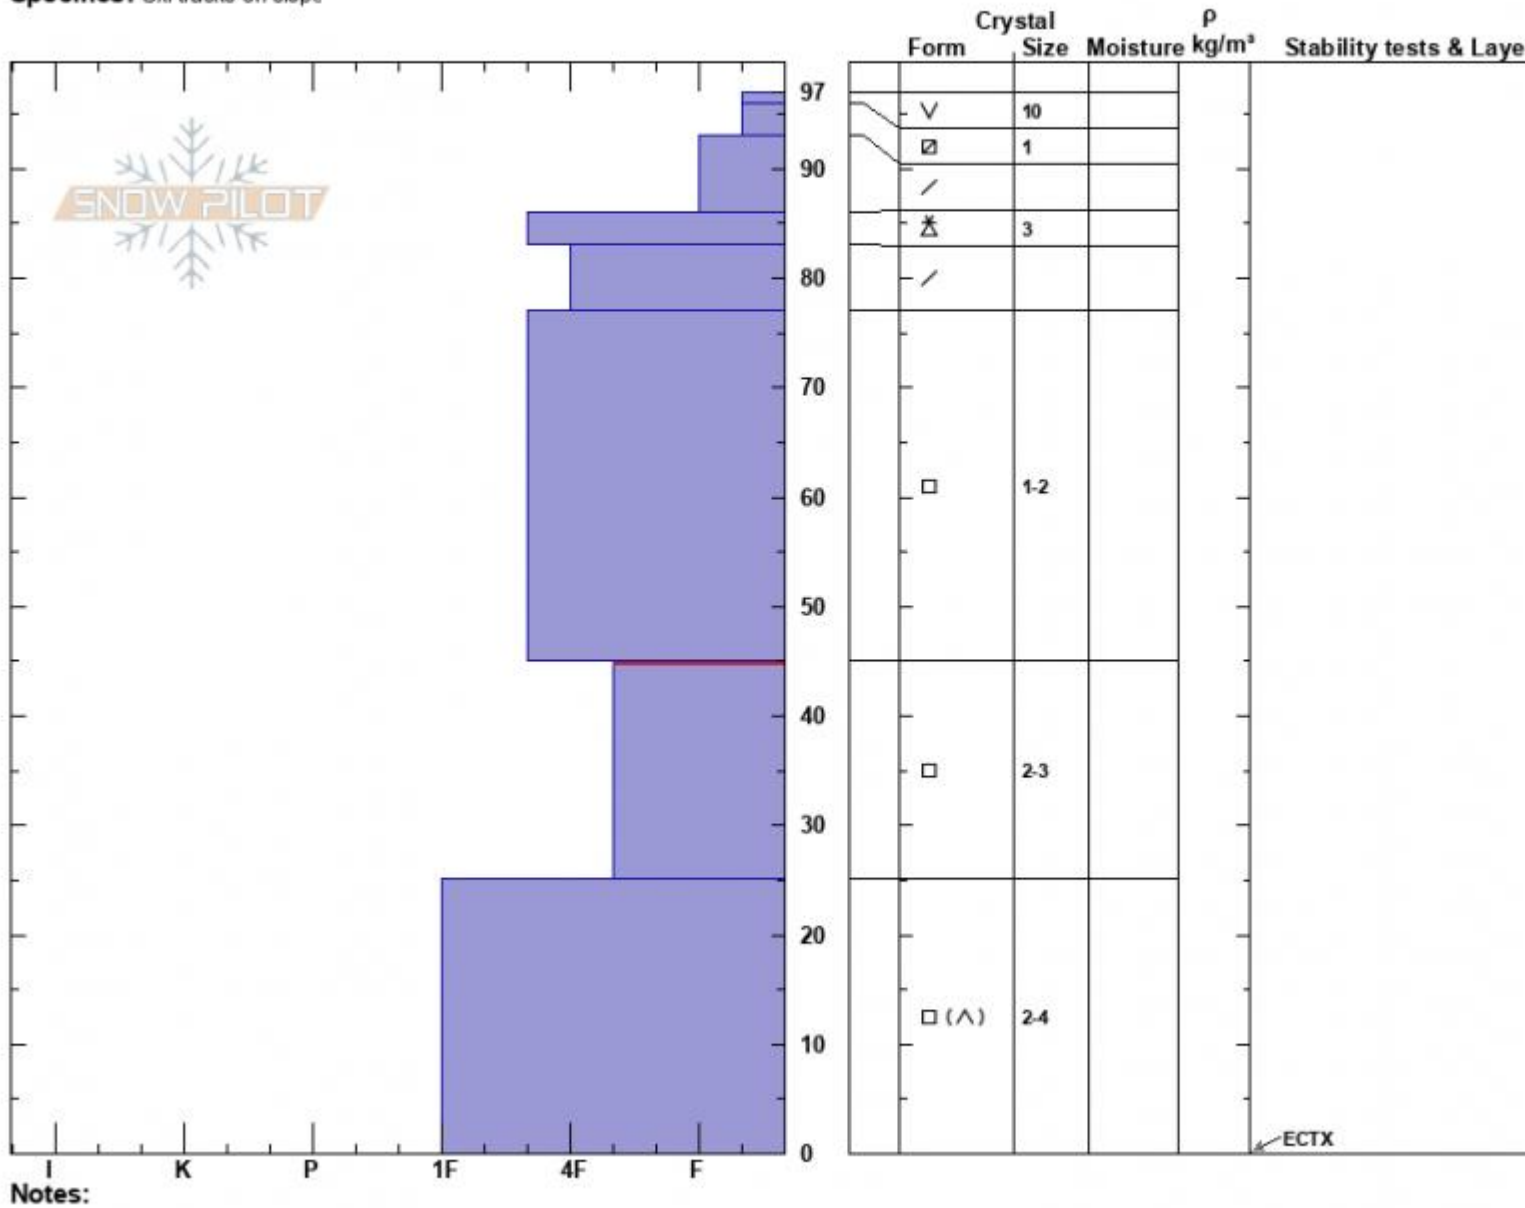

Mt Ellis Ridgeline
 Gallatin Range-N
 MT
 Elevation: 7448 ft
 Aspect: 40°
 Specifics: Ski tracks on slope

Dave Zinn
 01/03/2023 - 11:30am
 Co-ord: 45.58509N, -110.95804W
 Slope Angle: 30°
 Wind Loading: no

Stability: Good
 Air Temperature:
 Sky Cover: FEW
 Precipitation: NO
 Wind: Calm

HS:97
 PF:90
 Layer Notes:
 45-25cm: Problematic layer

Advisory Region
 Northern Gallatin
 Longitude
 -110.96W
 Latitude
 45.58N
 Northern Gallatin, 2023-01-04