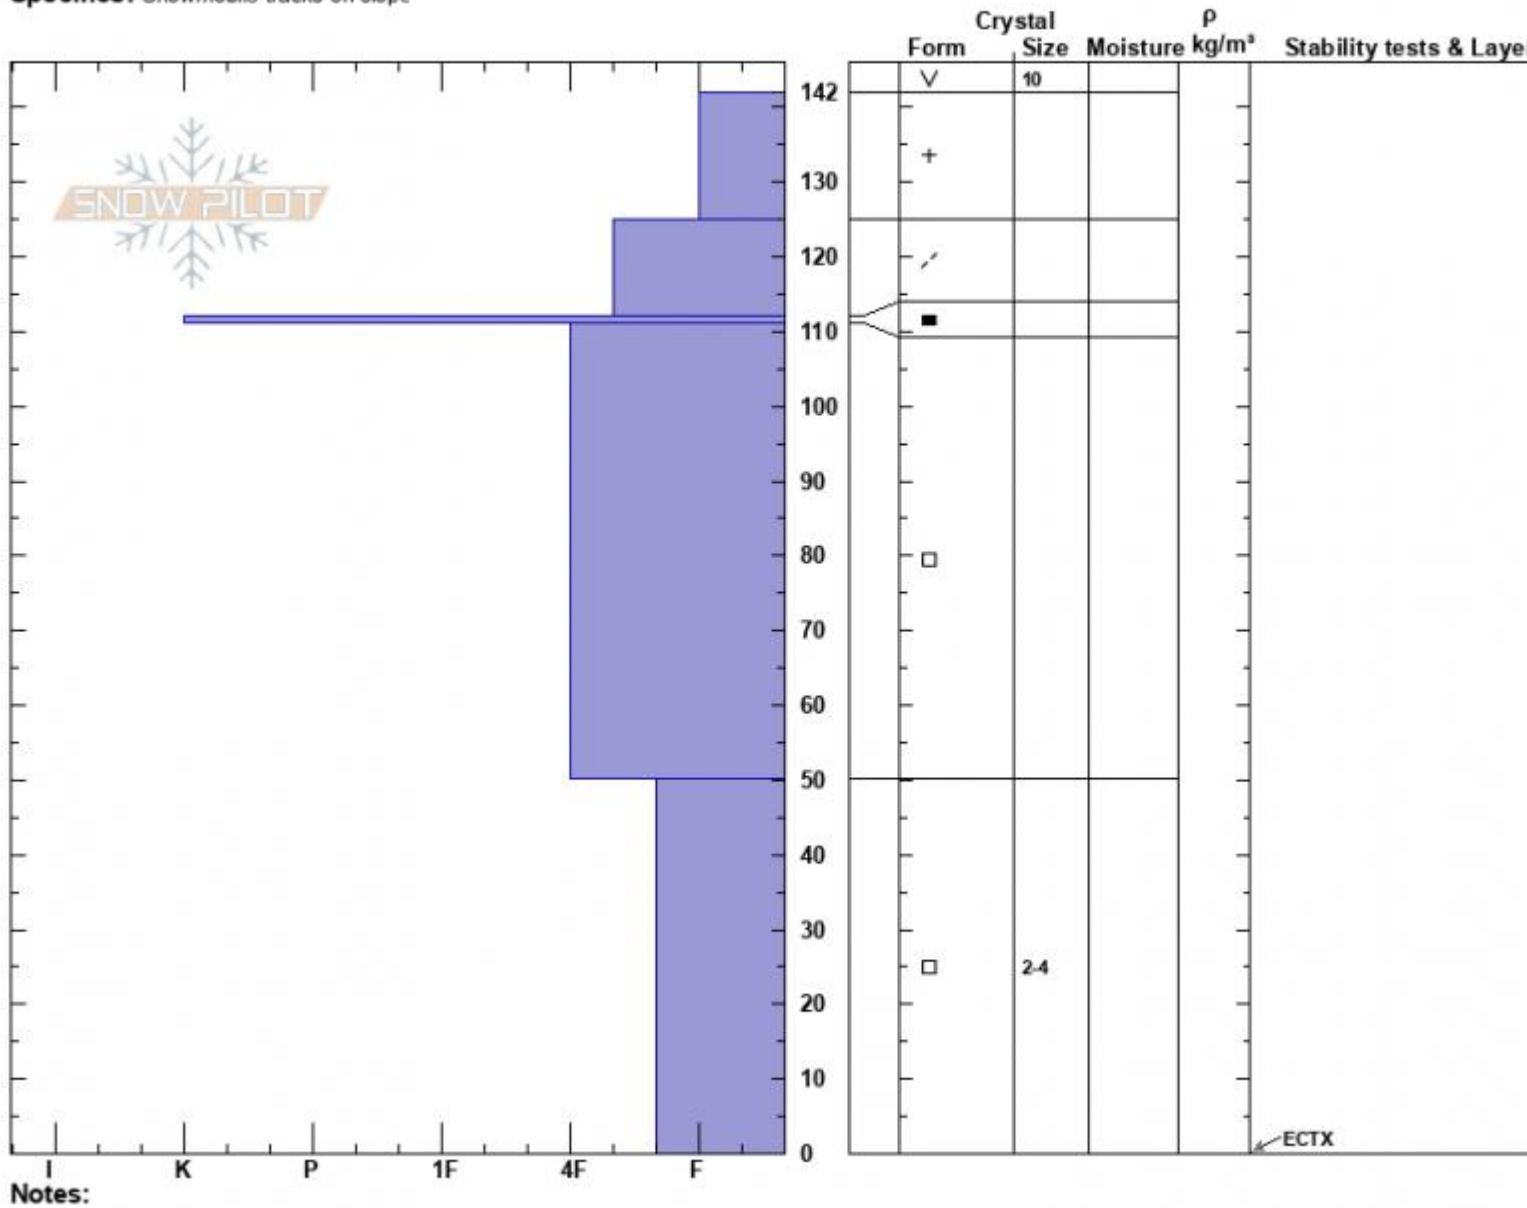

Head of Muddy Creek  
 Madison Range-N  
 MT  
 Elevation: 9405 ft  
 Aspect: 43°  
 Specifics: Snowmobile tracks on slope

Ian Hoyer  
 01/03/2023 - 11:00am  
 Co-ord: 45.18609N, -111.45655W  
 Slope Angle: 28°  
 Wind Loading: no

Stability: Fair  
 Air Temperature:  
 Sky Cover: BKN  
 Precipitation: NO  
 Wind: Calm

HS:142    Layer Notes:  
 50-0cm: Problematic layer

Advisory Region  
 Northern Madison  
 Longitude  
 -111.38W  
 Latitude  
 45.17N  
 Northern Madison, 2023-01-04