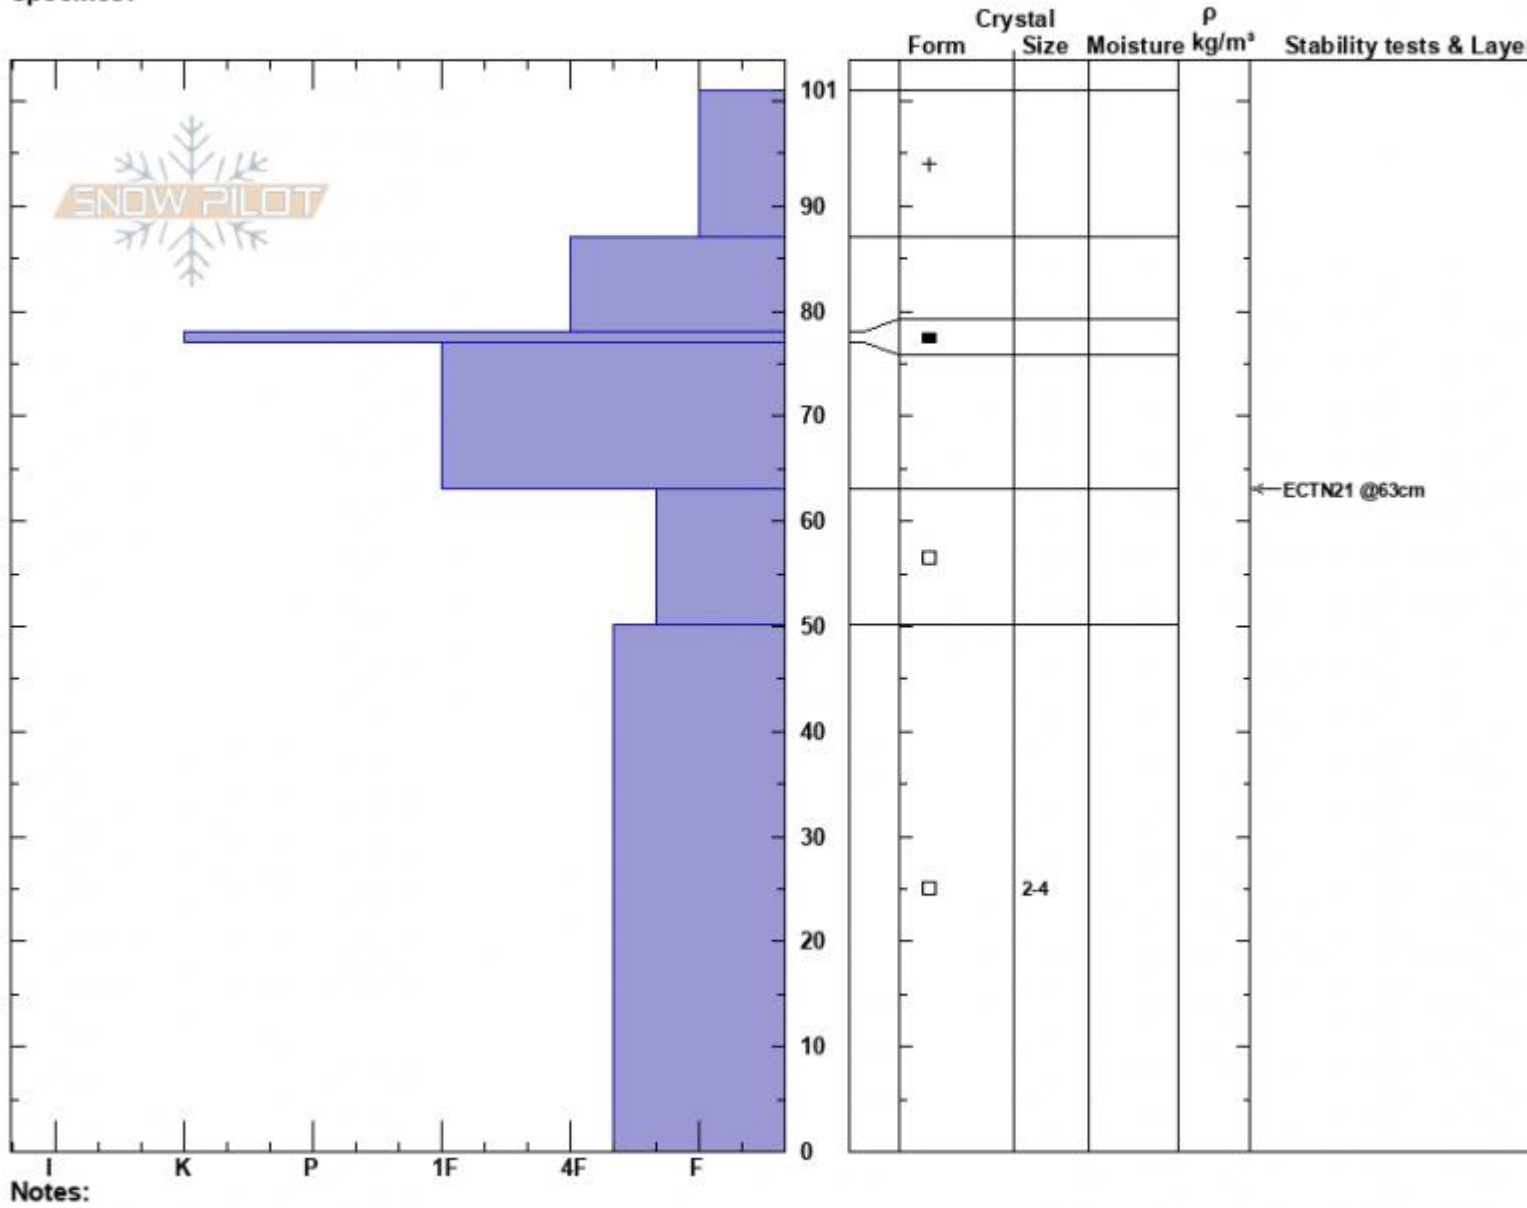

Head of Bear Creek  
 Madison Range-N  
 MT  
 Elevation: 9400 ft  
 Aspect: 120°  
 Specifics:

Ian Hoyer  
 01/03/2023 - 12:00pm  
 Co-ord: 45.18523N, -111.45836W  
 Slope Angle: 25°  
 Wind Loading: no

Stability: Fair  
 Air Temperature:  
 Sky Cover: SCT  
 Precipitation: NO  
 Wind: Calm

HS:101 Layer Notes:  
 63-50cm: Problematic layer

Notes:  
 Advisory Region  
 Northern Madison  
 Longitude  
 -111.38W  
 Latitude  
 45.17N  
 Northern Madison, 2023-01-04