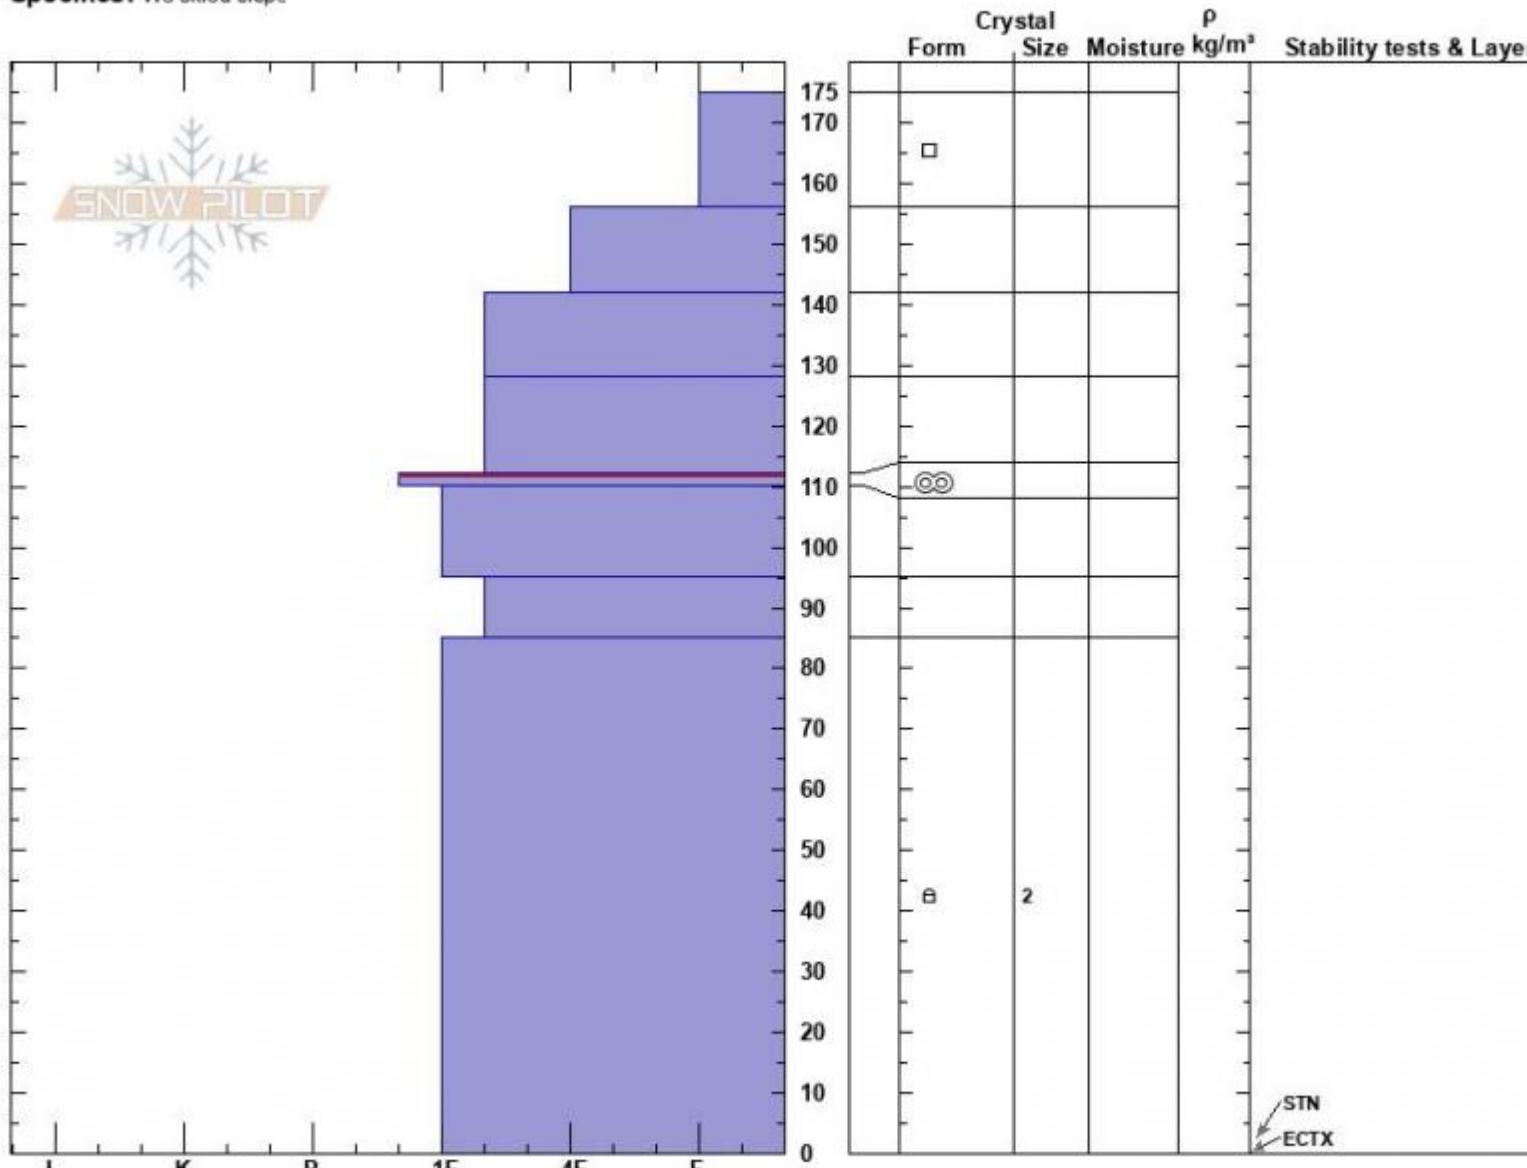

South of Cooke City
 Absaroka Range
 MT
 Elevation: 9060 ft
 Aspect: 320°
 Specifics: We skied slope

Don Carroll
 01/04/2023 - 12:00pm
 Co-ord: 45.00700N, -109.99100W
 Slope Angle: 30°
 Wind Loading:

Stability: Very Good
 Air Temperature: 14°F
 Sky Cover: OVC
 Precipitation: NO
 Wind: Calm

HS:175
 PF:40
 PS:20
 Layer Notes: 112-110cm:Problematic layer

Notes: submitted on behalf of Silver Gate Lodging; pit technicians Carroll and Logan; HS variable; snow consolidated to ground-unexpected result; white ba collapse/whumph; problem found at 9700 feet with new snow not bonded to old-turned around at that point

Advisory Region
 Cooke City
 Longitude
 -109.94W
 Latitude
 45.02N
 Cooke City, 2023-01-06