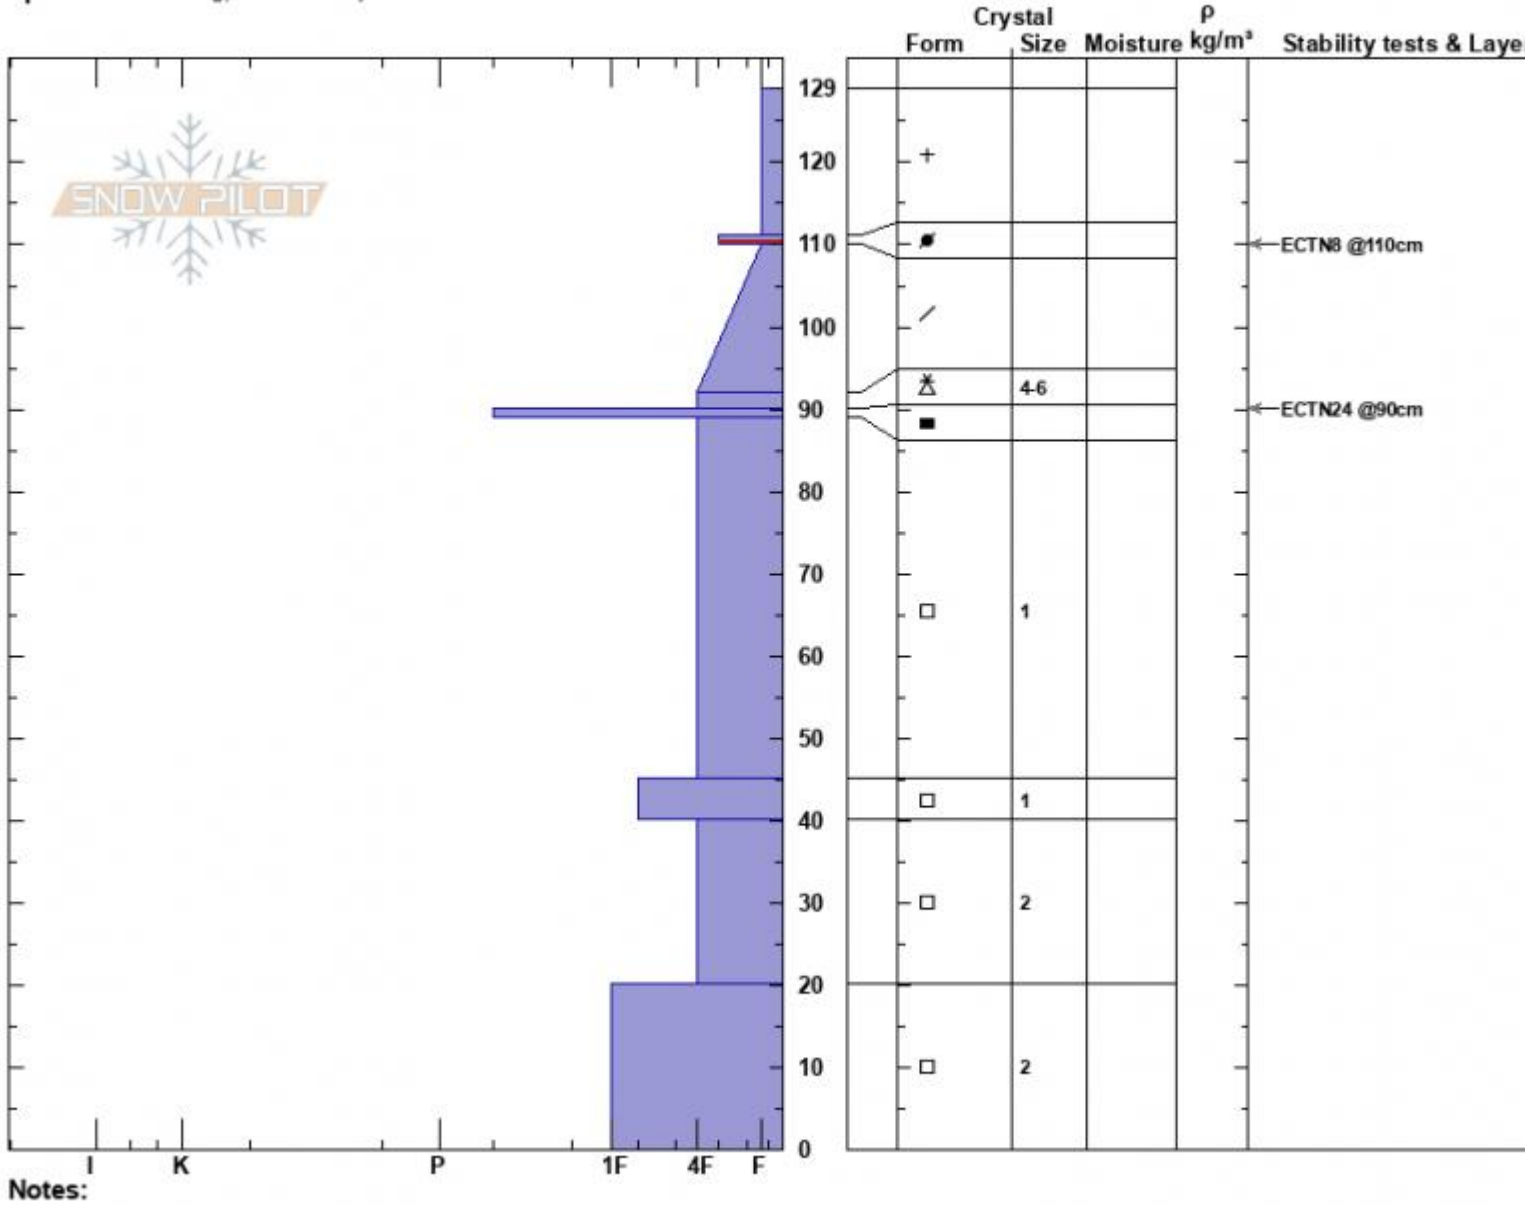

Throne
 Bridger Range
 MT
 Elevation: 8102 ft
 Aspect: 93°
 Specifics: Cracking; We skied slope

Alex Haddad
 01/06/2023 - 10:47am
 Co-ord: 45.88444N, -110.95030W
 Slope Angle: 29°
 Wind Loading: yes

Stability: Poor
 Air Temperature:
 Sky Cover: OVC
 Precipitation: S-1
 Wind: N Moderate

HS:129
 PF:55
 PS:30
 Layer Notes:
 111-110cm: Problematic layer

Advisory Region
 Bridger Range
 Longitude
 -110.95W
 Latitude
 45.88N
 Bridger Range, 2023-01-06