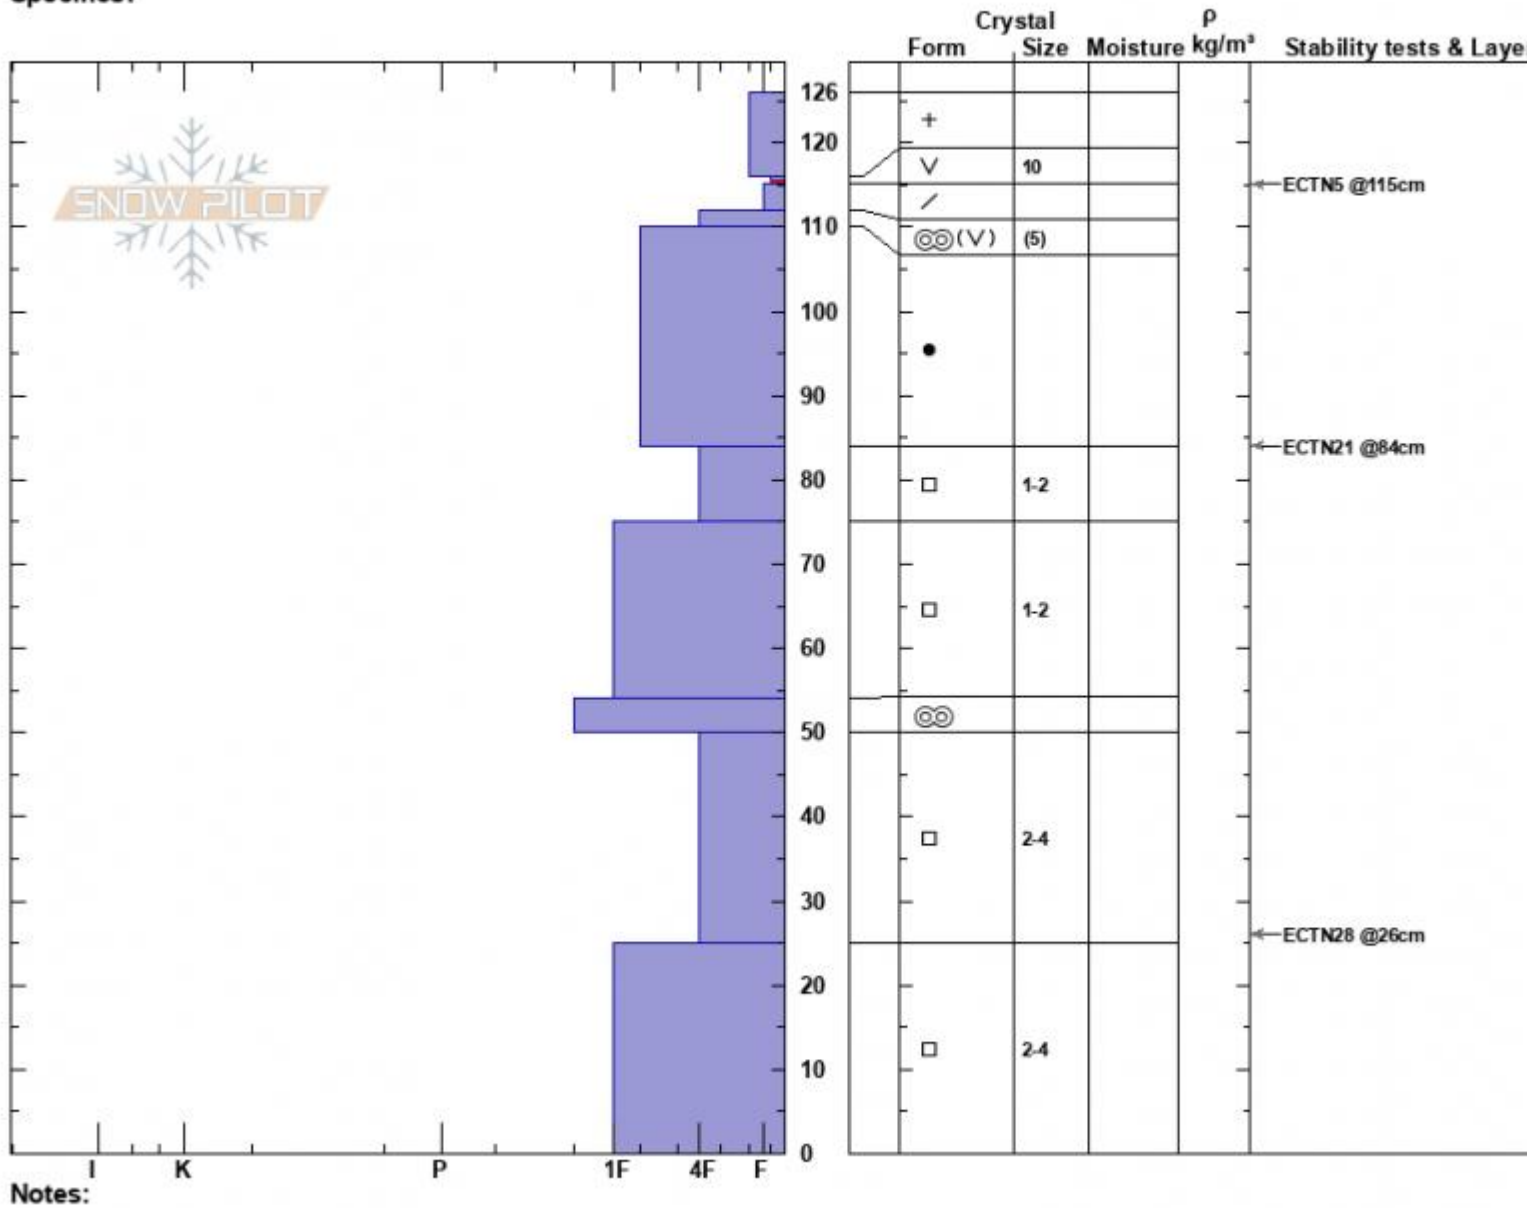

Wilderness Boundary
 Madison Range-S
 MT
 Elevation: 8736 ft
 Aspect: 193°
 Specifics:

Alex Haddad
 01/09/2023 - 10:53am
 Co-ord: 44.97694N, -111.36000W
 Slope Angle: 30°
 Wind Loading: no

Stability: Fair
 Air Temperature:
 Sky Cover: SCT
 Precipitation: NO
 Wind: Calm

HS:126 Layer Notes:
 PF:35 116-115cm:Problematic layer

Advisory Region
 Southern Madison
 Longitude
 -111.36W
 Latitude
 44.87N
 Southern Madison, 2023-01-09