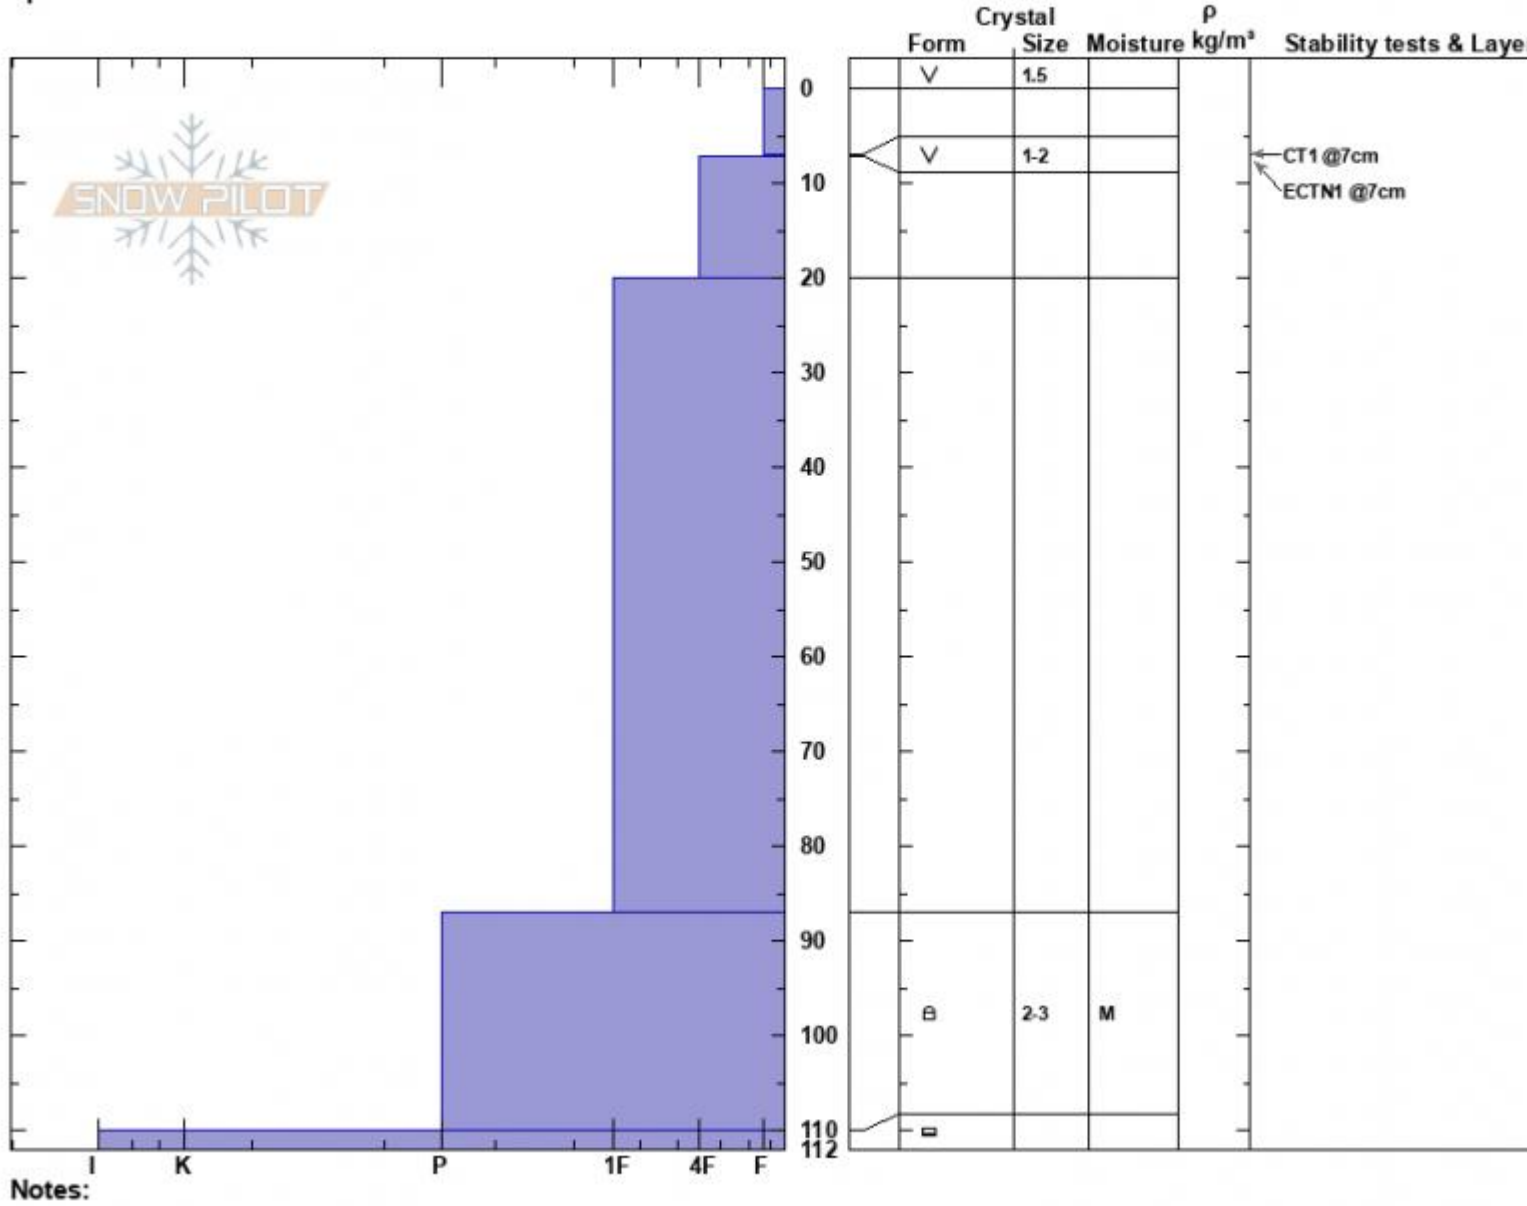

Beehive - AAI Level 1
 Madison Range-N
 MT
 Elevation: 8606 ft
 Aspect: 286°
 Specifics: Practice Pit

Josh Lipkowitz
 01/07/2023 - 1:30pm
 Co-ord: 45.32535N, -111.38681W
 Slope Angle: 18°
 Wind Loading:

Stability:
 Air Temperature:
 Sky Cover: CLR
 Precipitation: NO
 Wind:

HS:112 Layer Notes:
 87-110cm: Problematic layer

Advisory Region
 Northern Madison
 Longitude
 -111.39W

Latitude

45.33N

Northern Madison, 2023-01-09