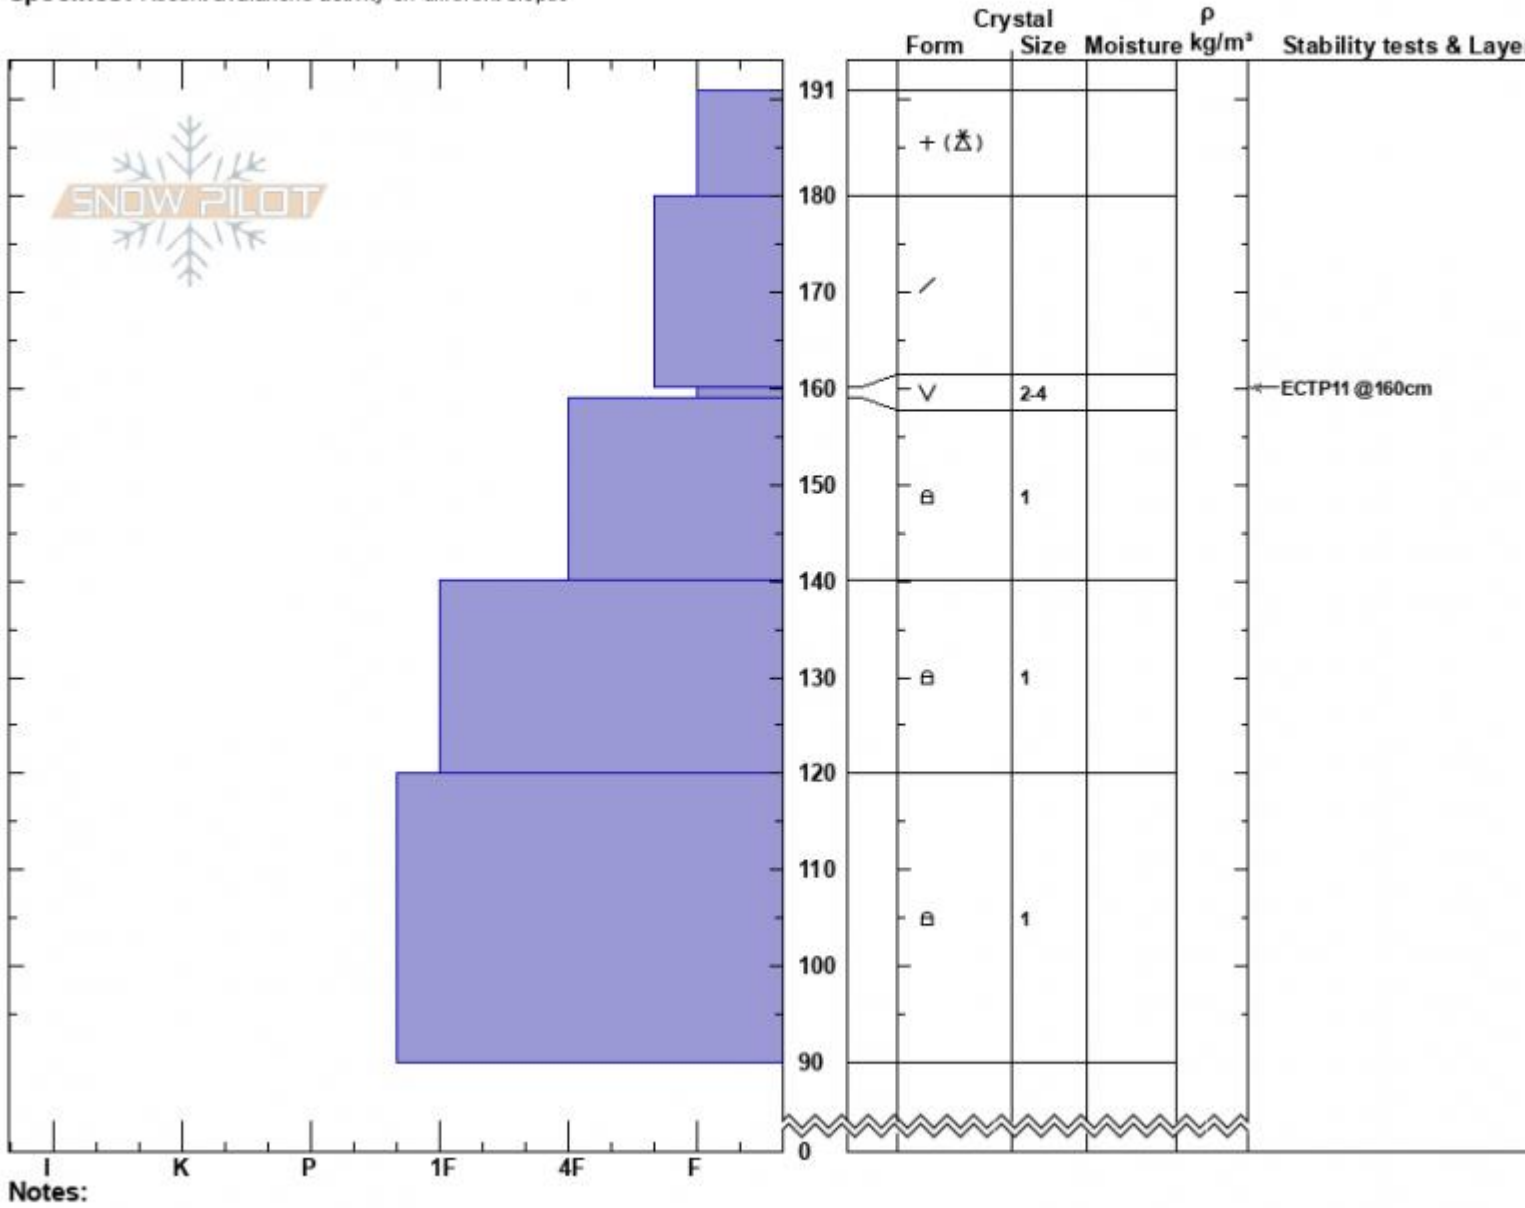

Almost Died
 Cooke City
 MT
 Elevation: 9500 ft
 Aspect: 85°
 Specifics: Recent avalanche activity on different slopes

Ian Hoyer
 01/10/2023 - 2:00pm
 Co-ord: 45.04998N, -109.93106W
 Slope Angle: 30°
 Wind Loading: no

Stability: Fair
 Air Temperature:
 Sky Cover: SCT
 Precipitation: NO
 Wind: Calm

HS:191 Layer Notes:
 PF:45 160-159cm:Problematic layer

Advisory Region
 Cooke City
 Longitude
 -109.95W
 Latitude
 45.06N
 Cooke City, 2023-01-10