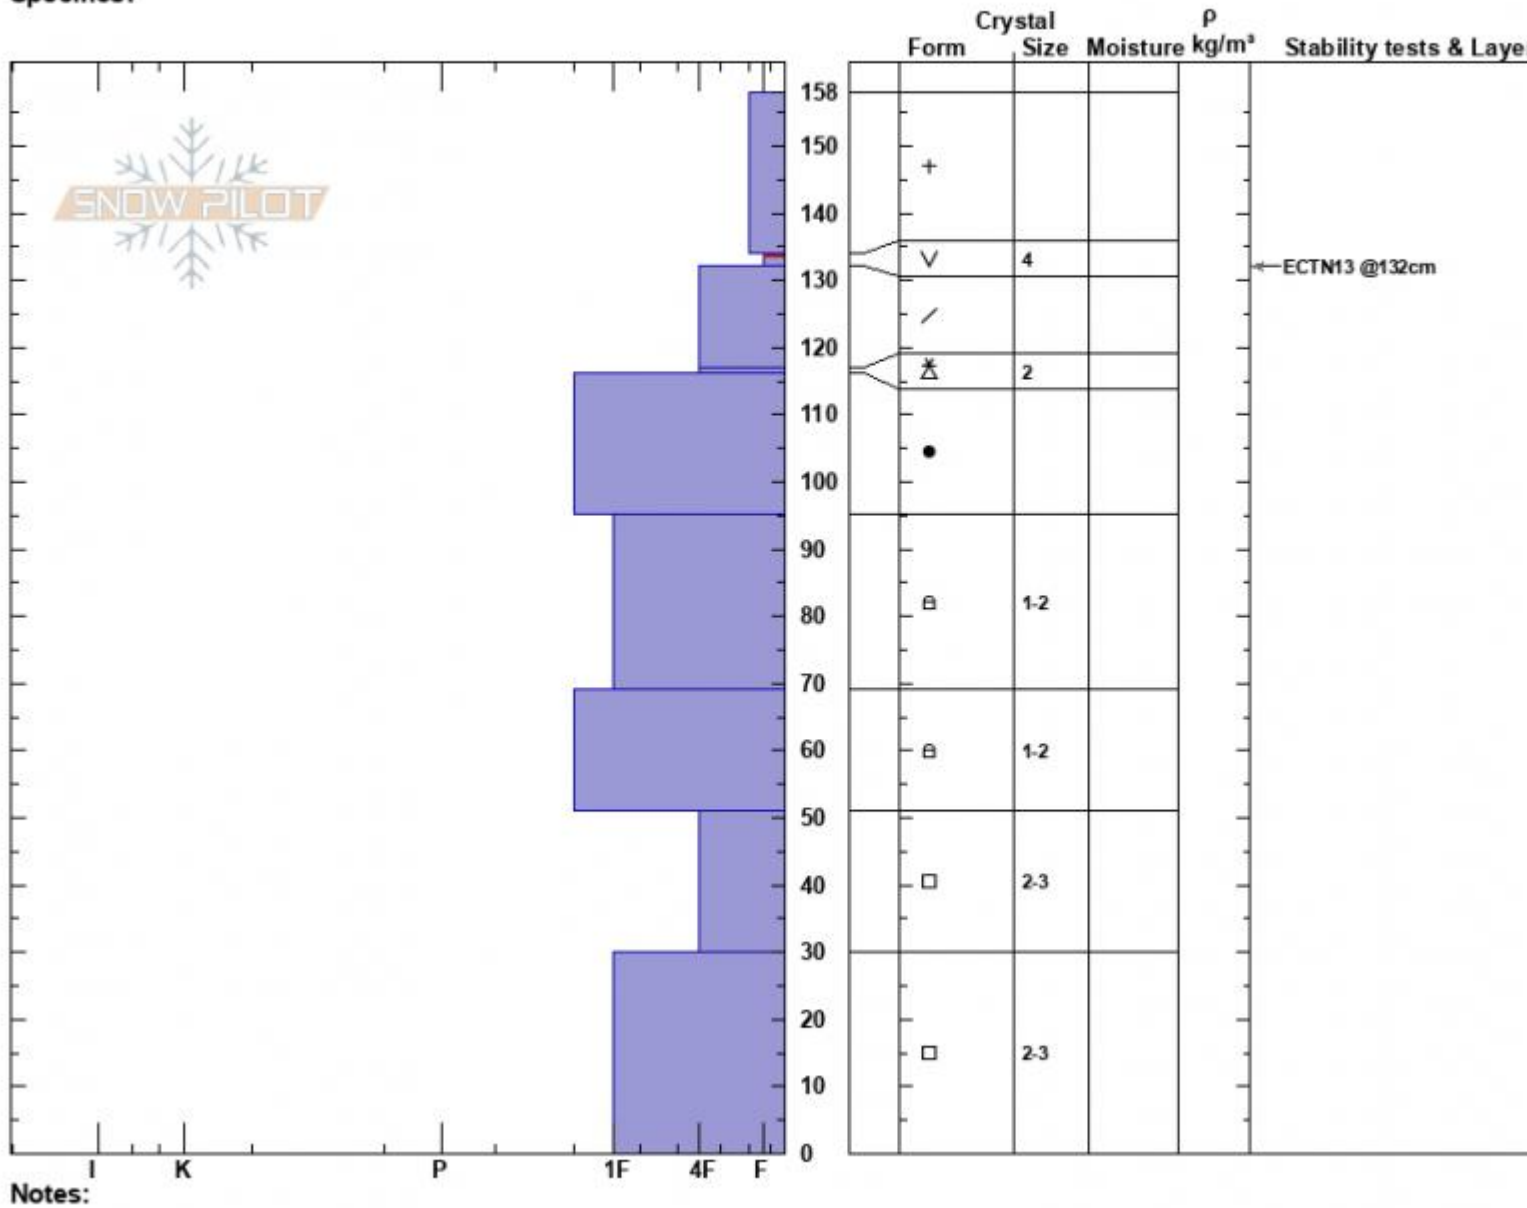

Ski Hill
 Lionhead Range
 MT
 Elevation: 8058 ft
 Aspect: 45°
 Specifics:

Alex Haddad
 01/11/2023 - 11:10am
 Co-ord: 44.70222N, -111.29580W
 Slope Angle: 25°
 Wind Loading: no

Stability: Fair
 Air Temperature:
 Sky Cover: FEW
 Precipitation: NO
 Wind: E Light Breeze

HS:158
 PF:30
 Layer Notes: 134-132cm:Problematic layer

Advisory Region
 Lionhead Range
 Longitude
 -111.29W
 Latitude
 44.70N
 Lionhead Range, 2023-01-11