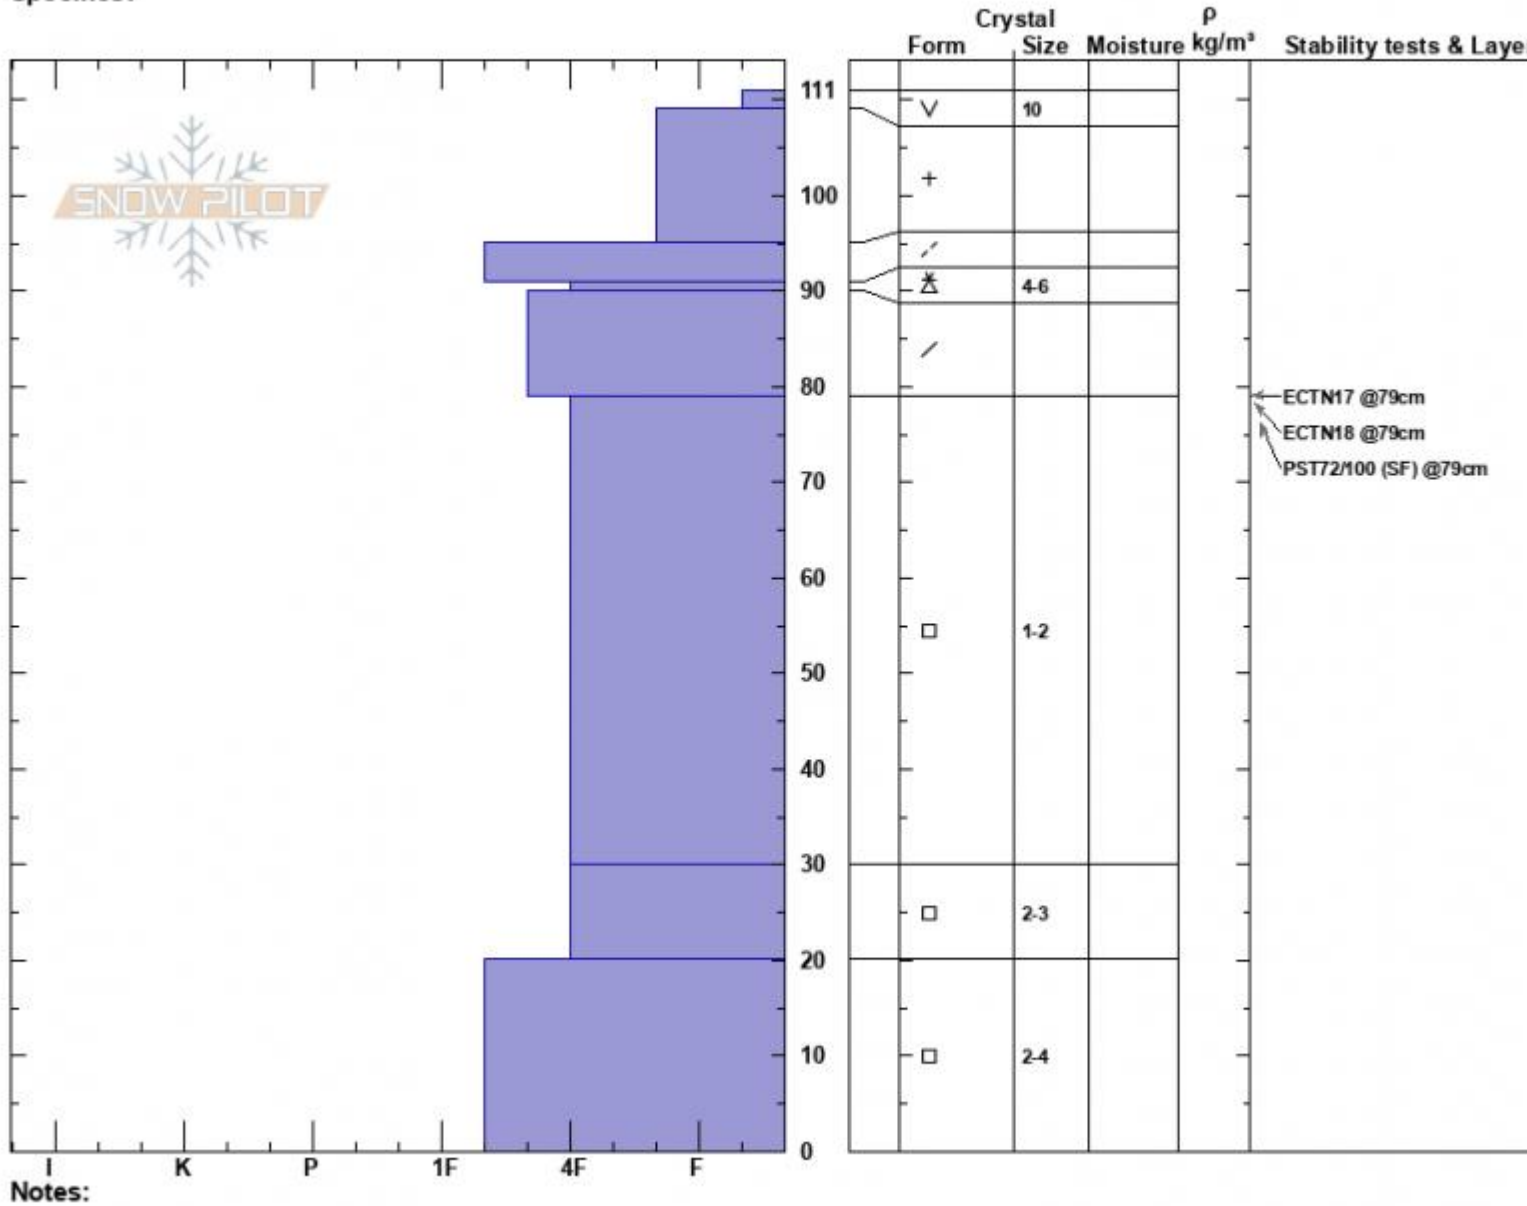

Lazy Susan  
 Bridger Range  
 MT  
 Elevation: 8504 ft  
 Aspect: 50°  
 Specifics:

Alex Marienthal  
 01/08/2023 - 11:00am  
 Co-ord: 45.82687N, -110.93186W  
 Slope Angle: 28°  
 Wind Loading:

Stability: Fair  
 Air Temperature:  
 Sky Cover: OVC  
 Precipitation: NO  
 Wind: Calm

HS:111  
 PF:90  
 PS:15  
 Layer Notes:  
 79-30cm:Problematic layer

Advisory Region  
 Bridger Range  
 Longitude  
 -110.93W  
 Latitude  
 45.83N  
 Bridger Range, 2023-01-08