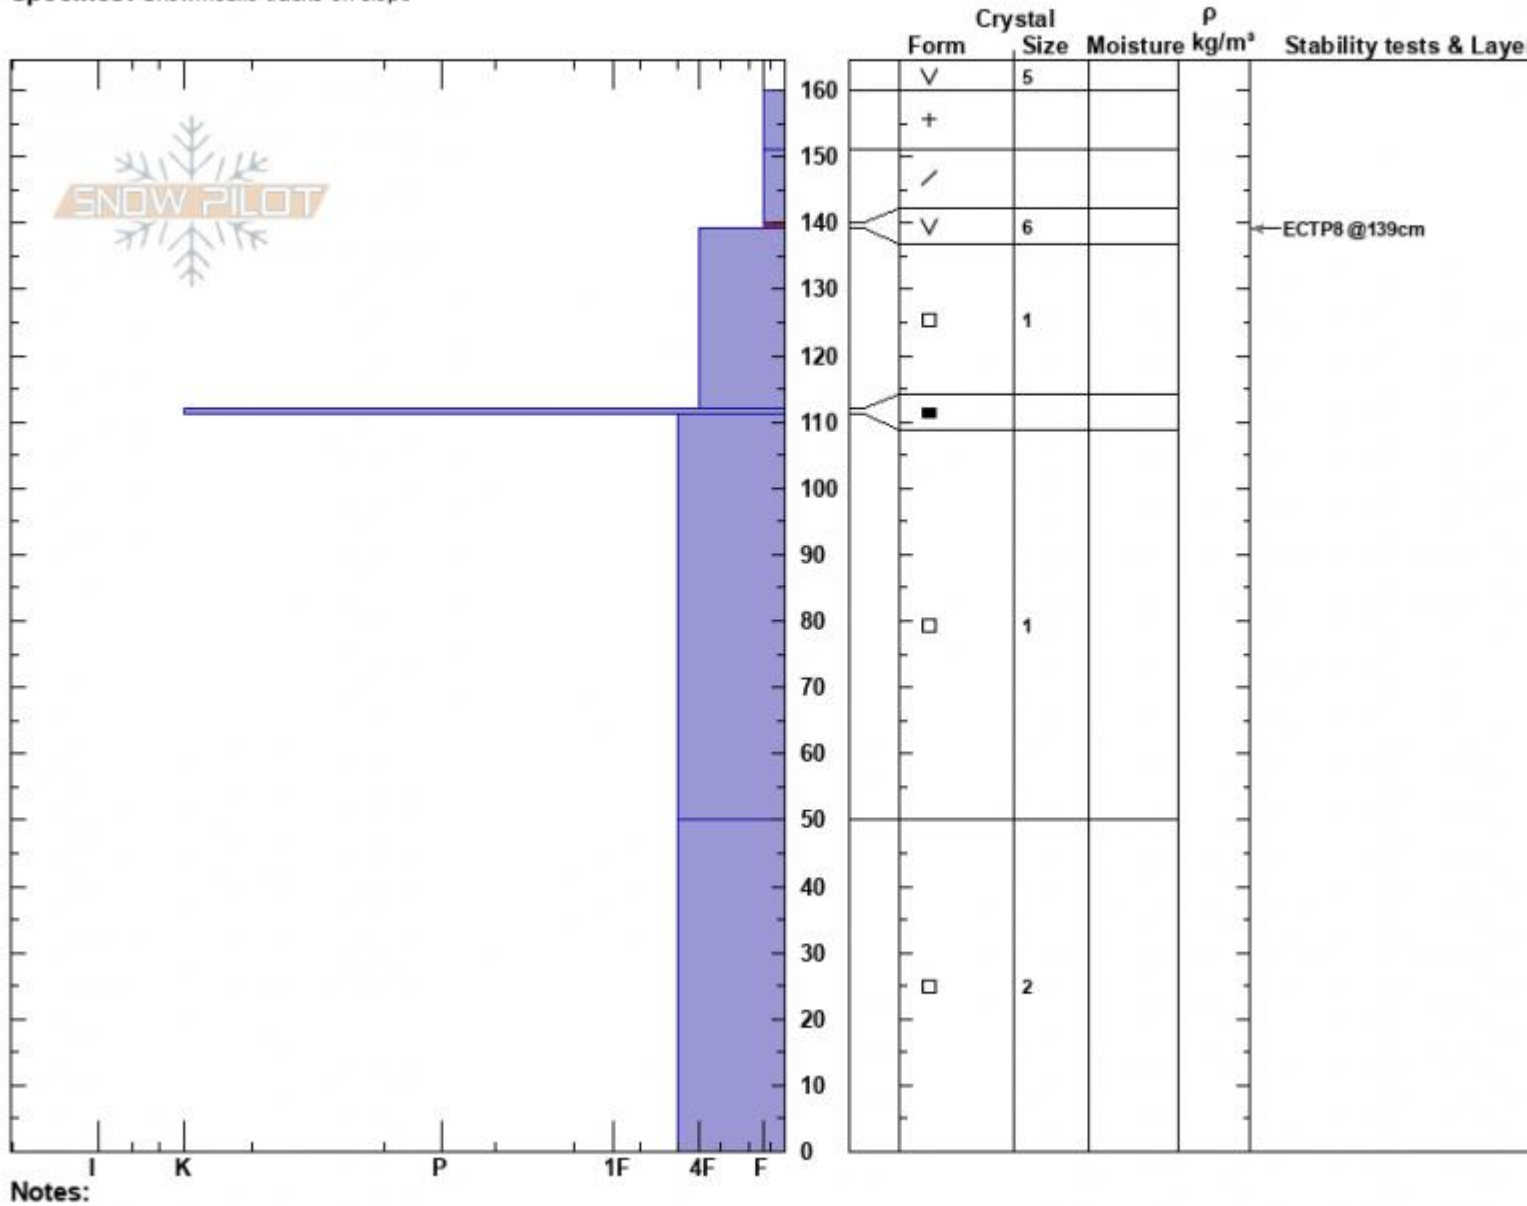

Muddy Creek
 Madison Range-N
 MT
 Elevation: 9452 ft
 Aspect: 12°
 Specifics: Snowmobile tracks on slope

Alex Haddad
 01/13/2023 - 12:03pm
 Co-ord: 45.18667N, -111.45860W
 Slope Angle: 28°
 Wind Loading: no

Stability: Poor
 Air Temperature:
 Sky Cover: SCT
 Precipitation: NO
 Wind: Calm

HS:160 Layer Notes:
 PF:35 140-139cm:Problematic layer

Advisory Region
 Northern Madison
 Longitude
 -111.38W
 Latitude
 45.17N
 Northern Madison, 2023-01-13