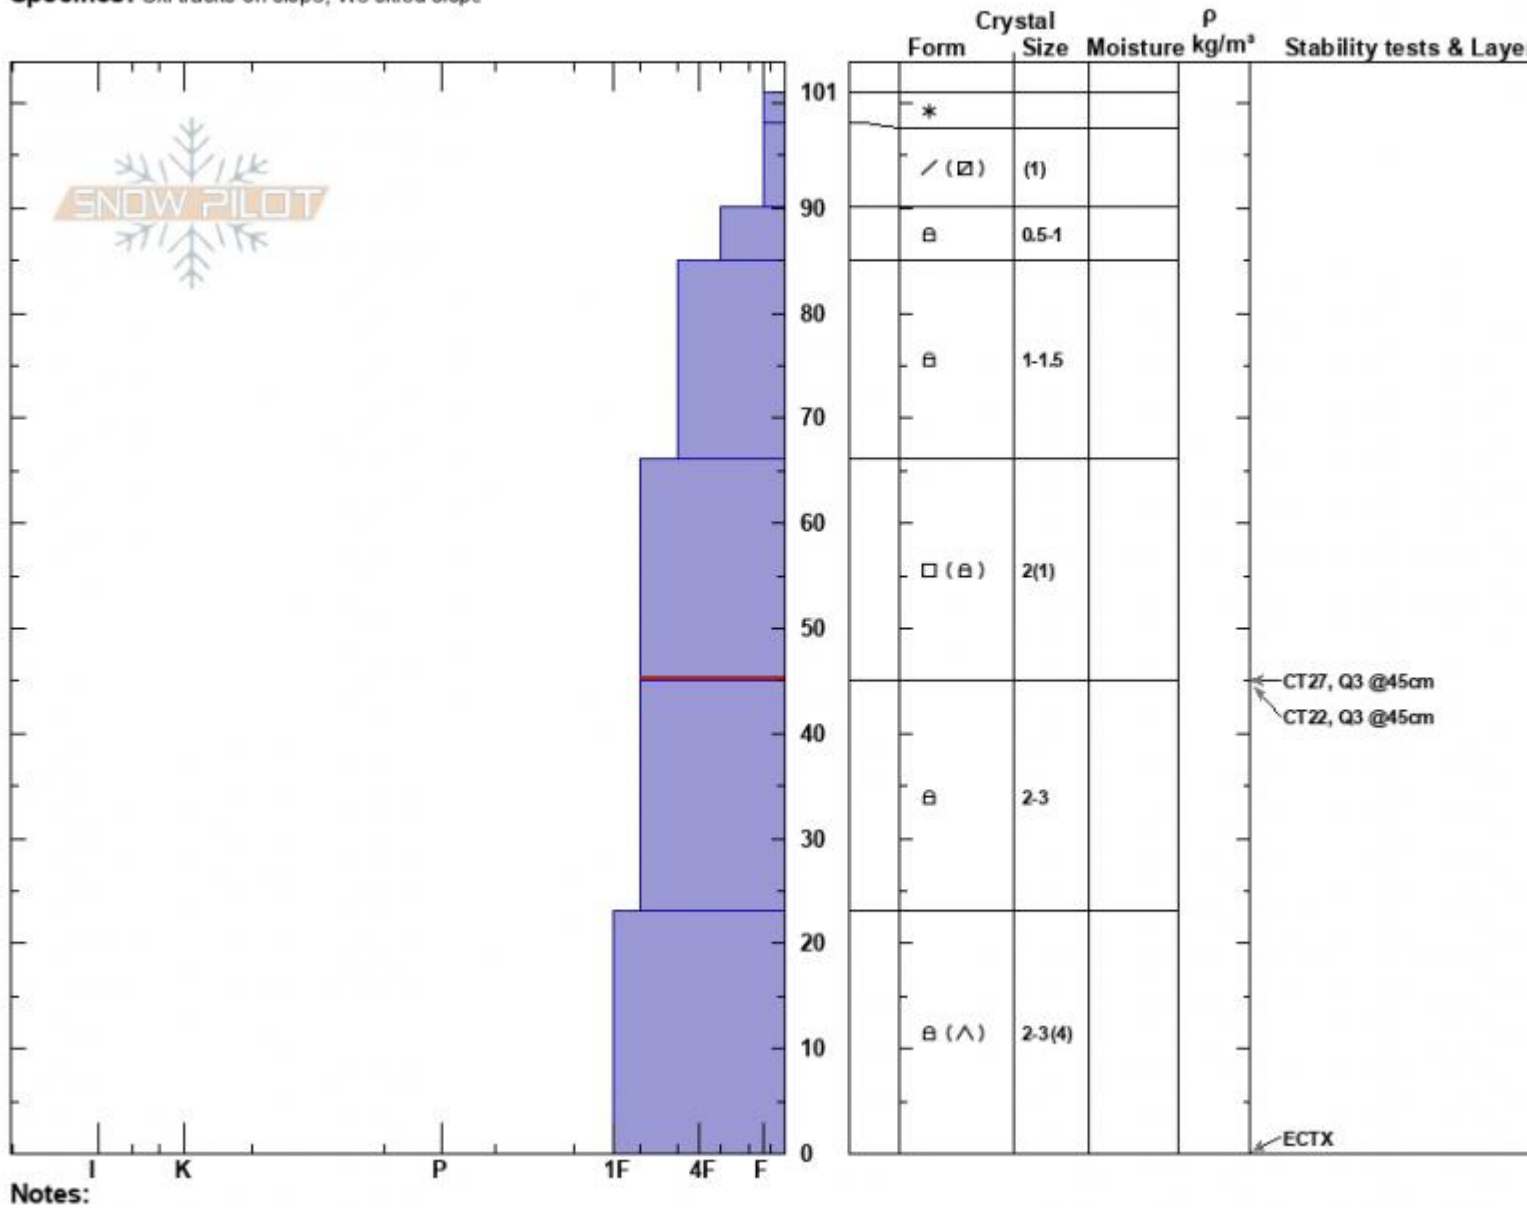

Blackmore Meadows
 Gallatin Range-N
 MT
 Elevation: 8655 ft
 Aspect: 13°
 Specifics: Ski tracks on slope; We skied slope

Alex Haddad
 01/14/2023 - 10:26am
 Co-ord: 45.44727N, -110.98845W
 Slope Angle: 16°
 Wind Loading: no

Stability: Good
 Air Temperature:
 Sky Cover: FEW
 Precipitation: NO
 Wind: W Light Breeze

HS:101
 PF:25
 PS:10
 Layer Notes: 66-45cm:Problematic layer

Advisory Region
 Northern Gallatin
 Longitude
 -111.00W
 Latitude
 45.44N
 Northern Gallatin, 2023-01-14