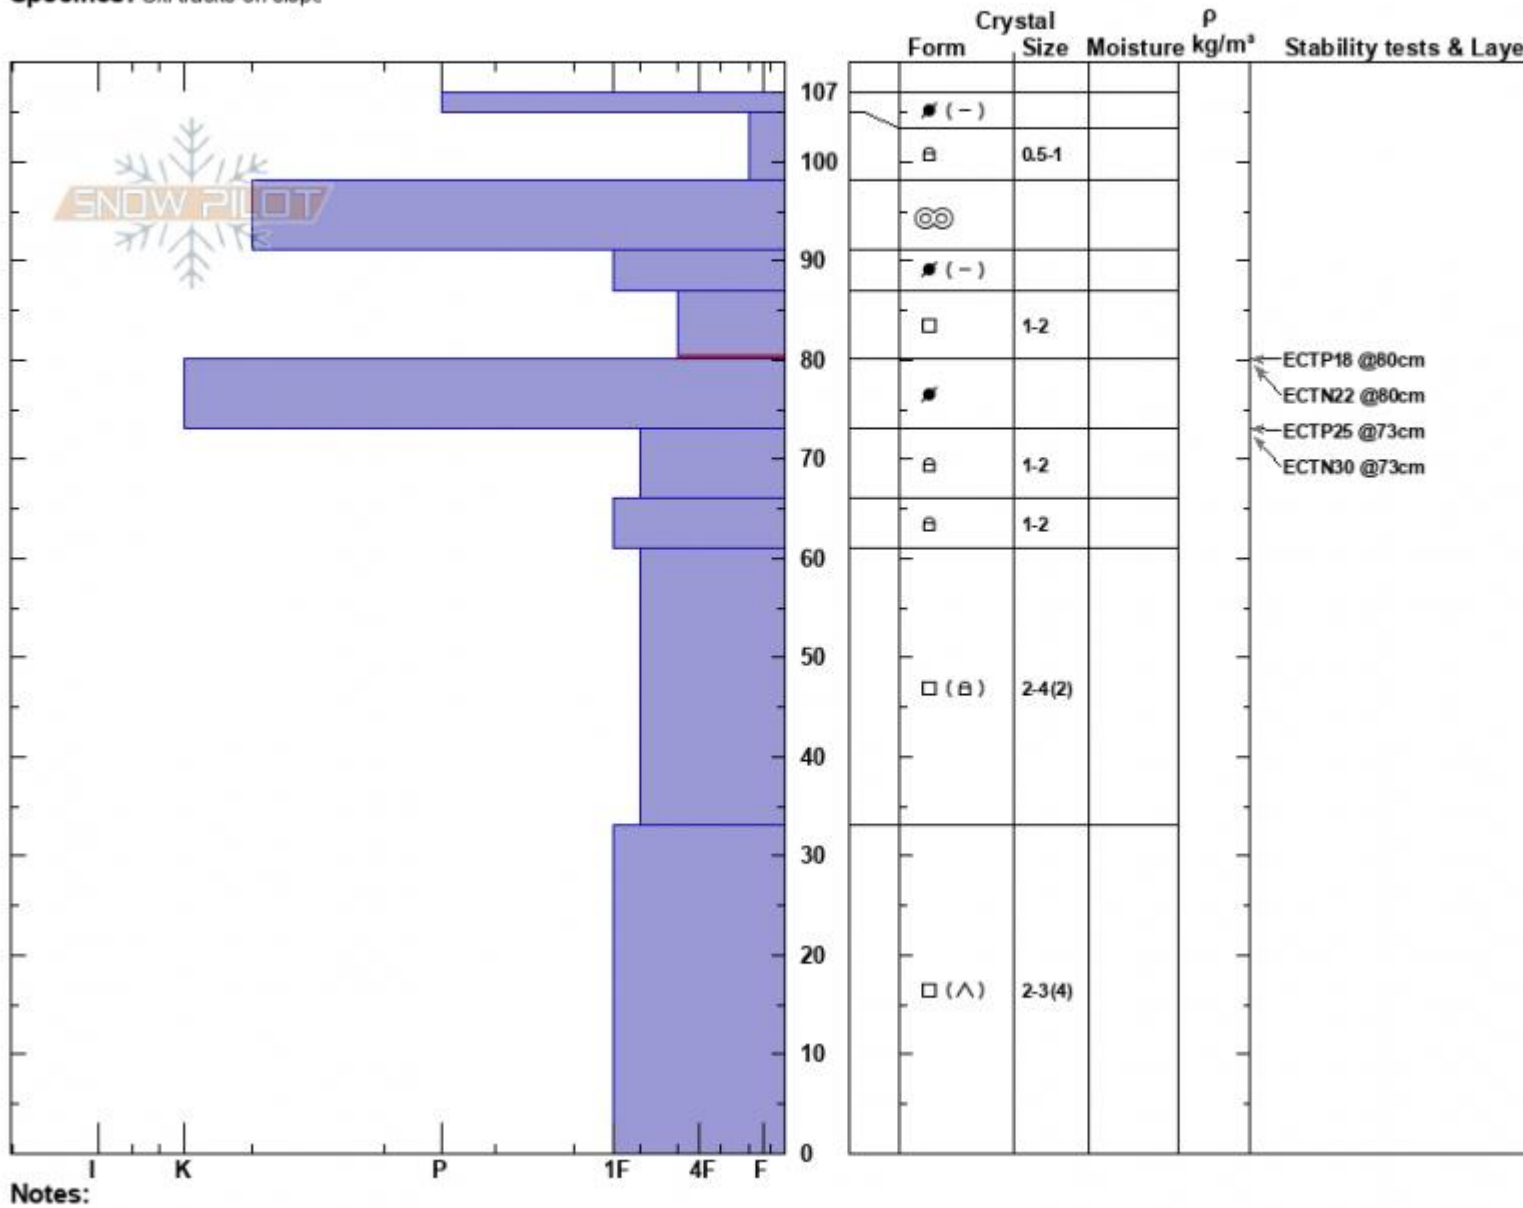

Mt Blackmore Lower
 Gallatin Range-N
 MT
 Elevation: 9514 ft
 Aspect: 120°
 Specifics: Ski tracks on slope

Alex Haddad
 01/14/2023 - 11:41am
 Co-ord: 45.44746N, -110.99921W
 Slope Angle: 20°
 Wind Loading: previous

Stability: Fair
 Air Temperature:
 Sky Cover: FEW
 Precipitation: NO
 Wind: SW Moderate

HS:107
 PF:50
 PS:15
 Layer Notes: 87-80cm:Problematic layer

Advisory Region
 Northern Gallatin
 Longitude
 -111.00W
 Latitude
 45.44N
 Northern Gallatin, 2023-01-14