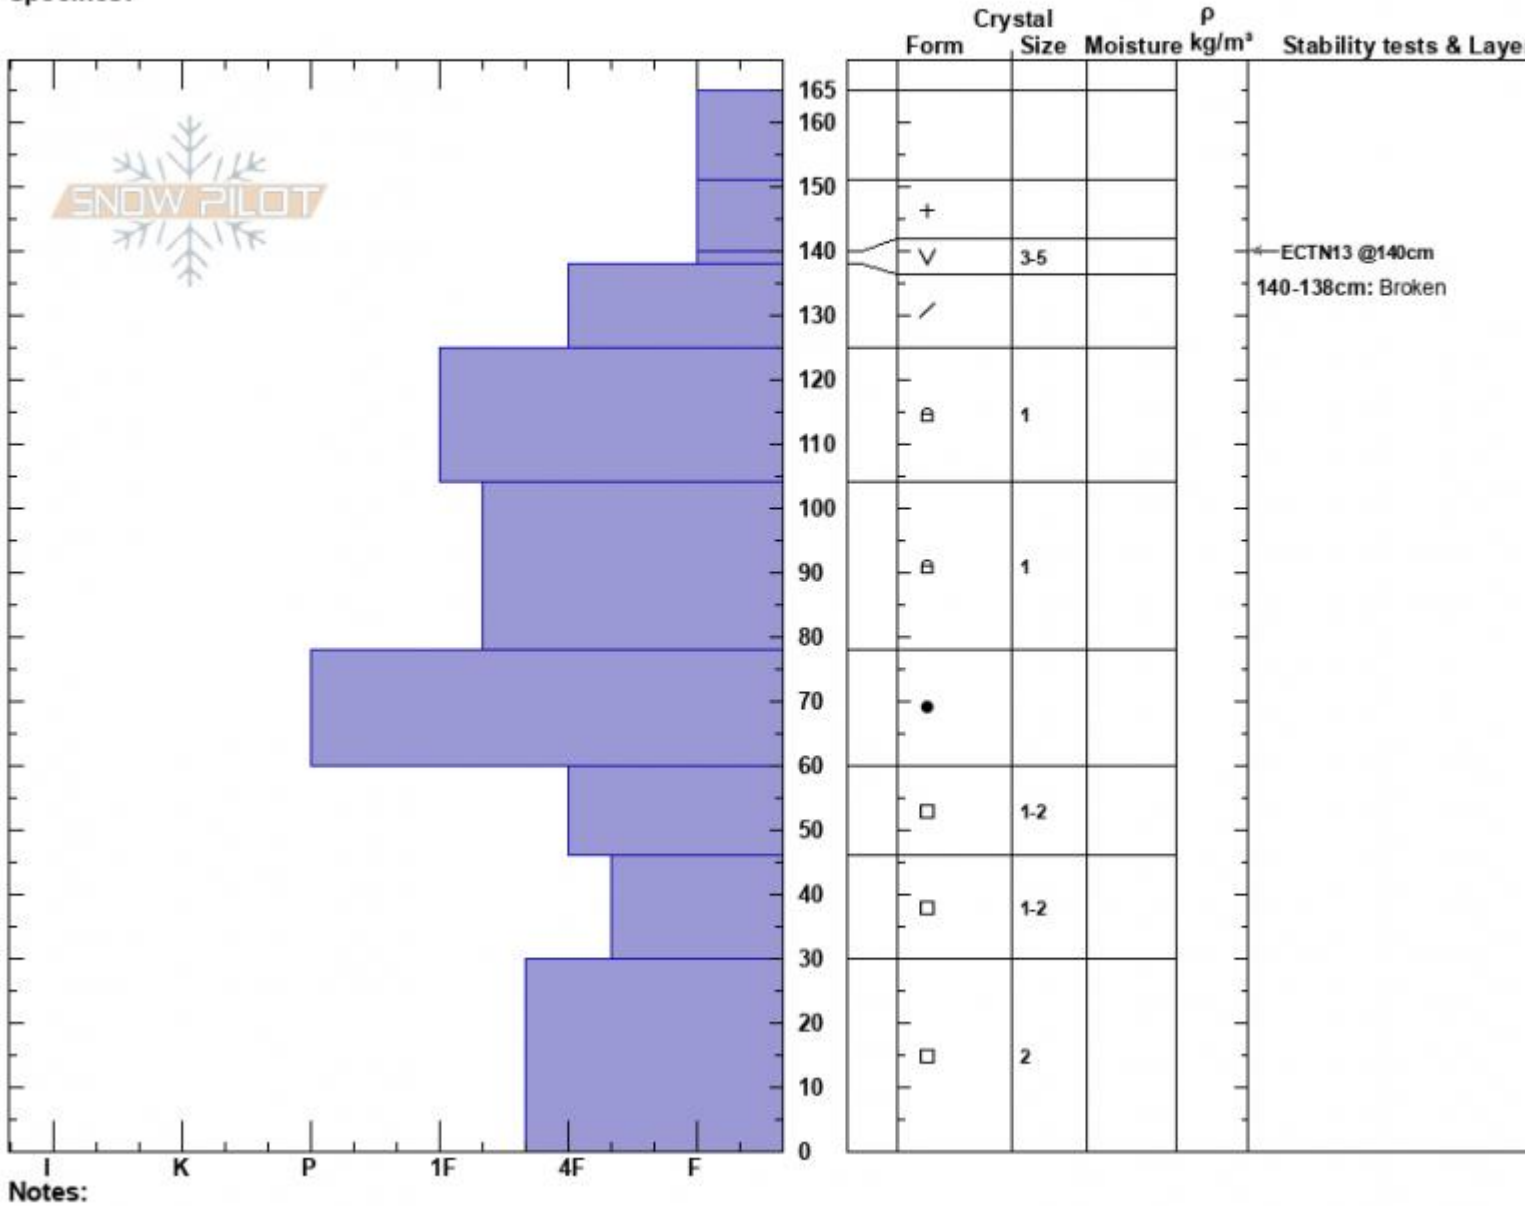

Old Weather Station
 Lionhead Range
 MT
 Elevation: 8741 ft
 Aspect: 315°
 Specifics:

Dave Zinn
 01/11/2023 - 1:00pm
 Co-ord: 44.71012N, -111.32442W
 Slope Angle: 23°
 Wind Loading: no

Stability: Fair
 Air Temperature:
 Sky Cover: OVC
 Precipitation: S-1
 Wind: Calm

HS:165
 PF:50
 Layer Notes:
 140-138cm: Broken
 140-138cm: Problematic layer

Advisory Region
 Lionhead Range
 Longitude
 -111.32W
 Latitude
 44.73N
 Lionhead Range, 2023-01-17