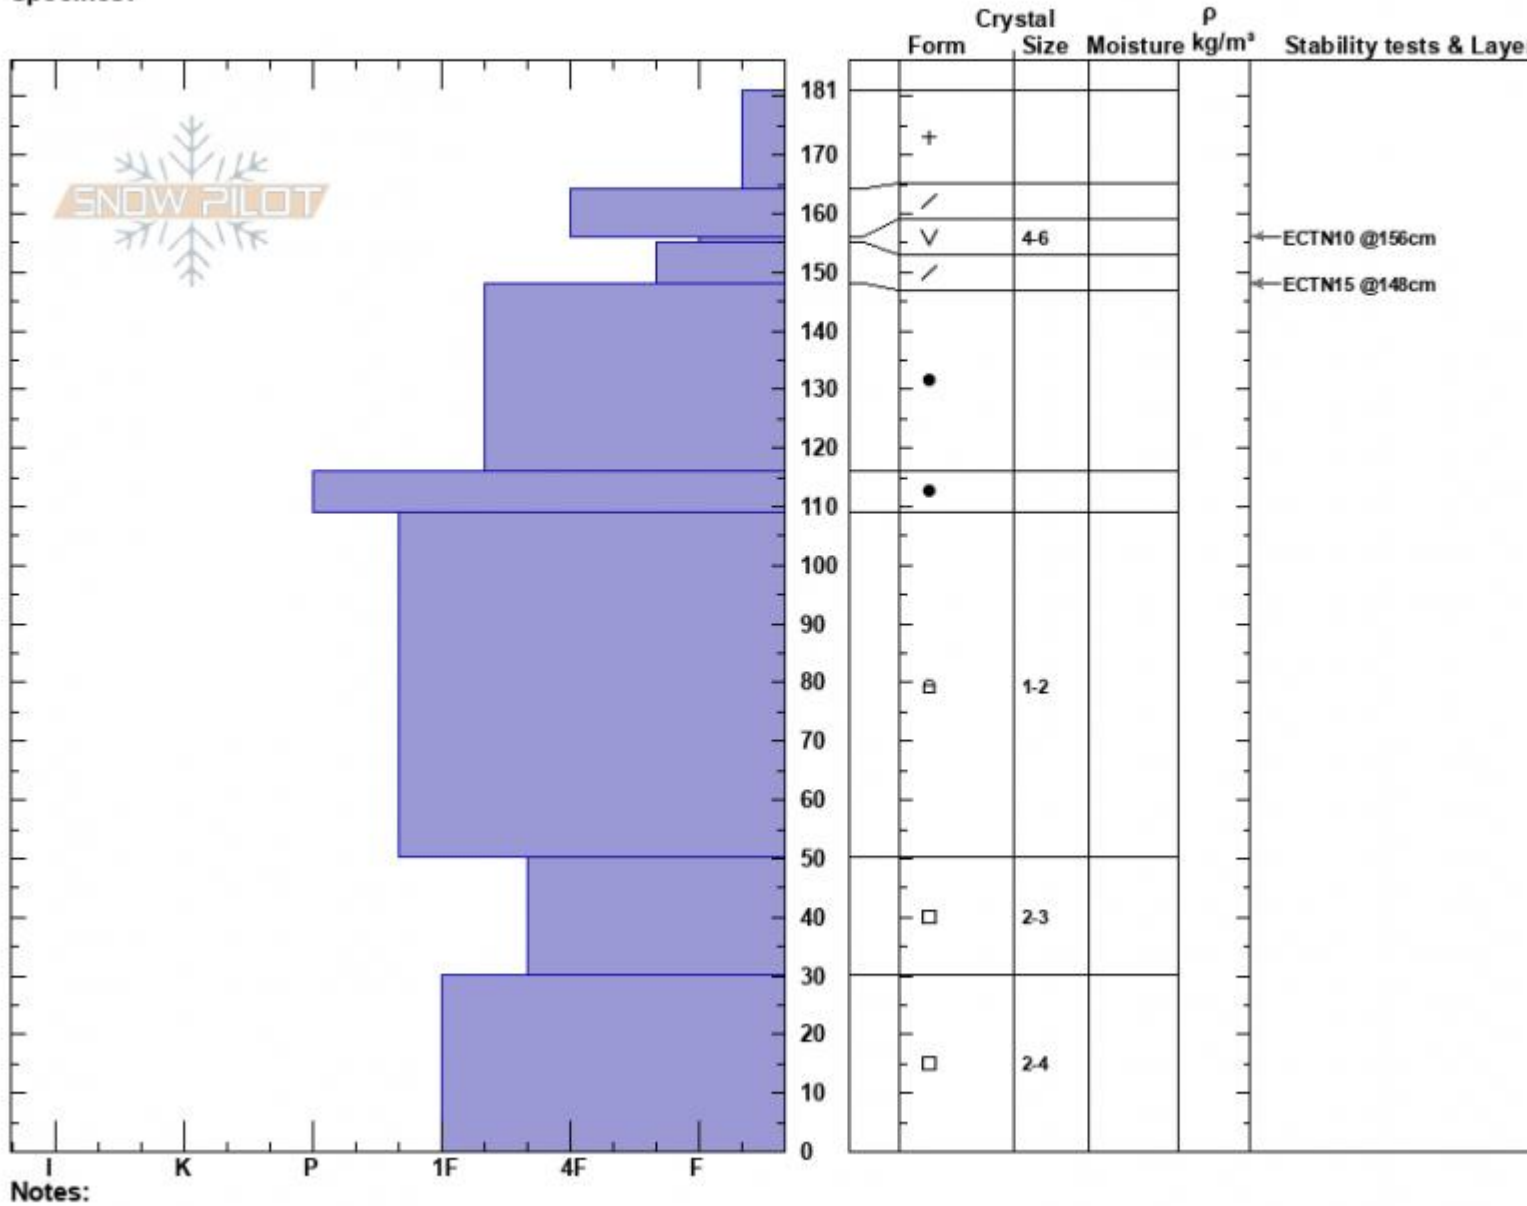

Spanky's
 Madison Range-N
 MT
 Elevation: 9152 ft
 Aspect: 65°
 Specifics:

Dave Zinn
 01/16/2023 - 1:00pm
 Co-ord: 45.32528N, -111.38152W
 Slope Angle: 33°
 Wind Loading: previous

Stability: Good
 Air Temperature:
 Sky Cover: OVC
 Precipitation: S1
 Wind: S Calm

HS:181 Layer Notes:
 PF:50 156-155cm:Problematic layer

Notes:
 Advisory Region
 Northern Madison
 Longitude
 -111.38W
 Latitude
 45.35N
 Northern Madison, 2023-01-17