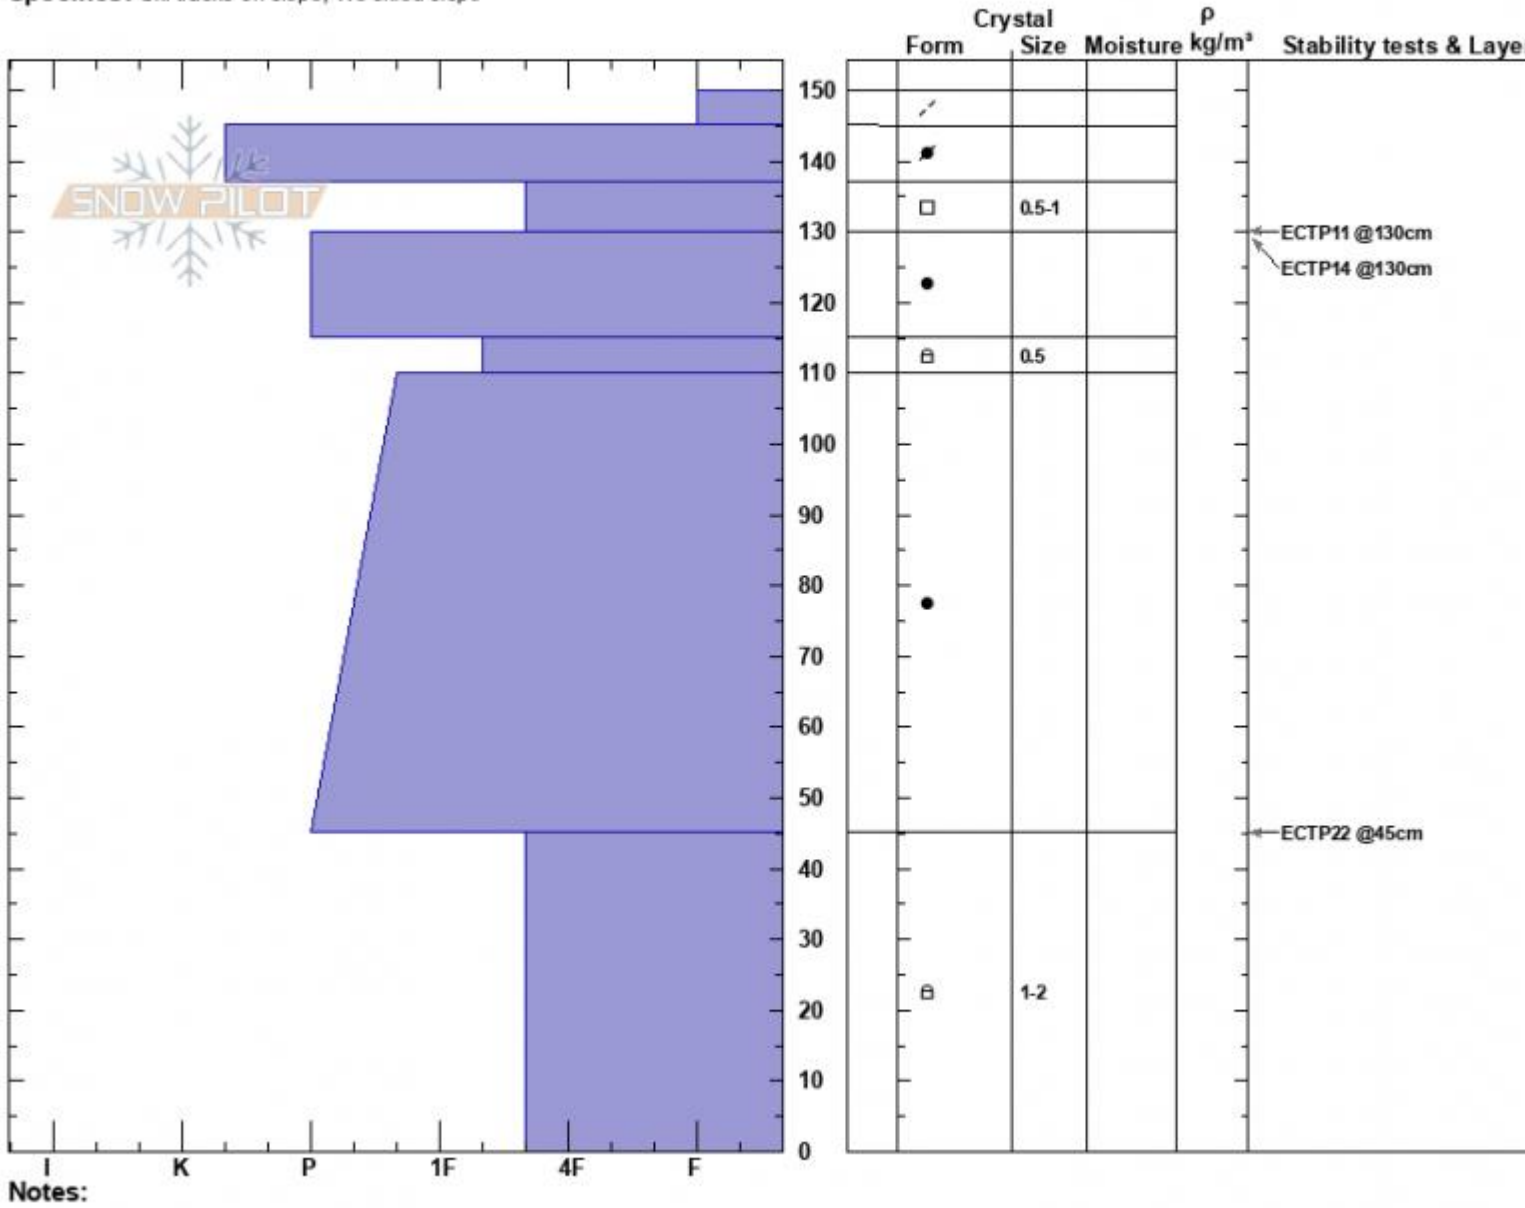

Saddle Peak  
 Bridger Range  
 MT  
 Elevation: 9000 ft  
 Aspect: 110°  
 Specifics: Ski tracks on slope; We skied slope

Ian Hoyer  
 01/21/2023 - 11:00am  
 Co-ord: 45.79323N, -110.93505W  
 Slope Angle: 36°  
 Wind Loading: previous

Stability: Good  
 Air Temperature:  
 Sky Cover: OVC  
 Precipitation: NO  
 Wind: S Moderate

HS:150 Layer Notes:  
 PS: 10 137-130cm:Problematic layer

Advisory Region  
 Bridger Range  
 Longitude  
 -110.94W  
 Latitude  
 45.79N  
 Bridger Range, 2023-01-21