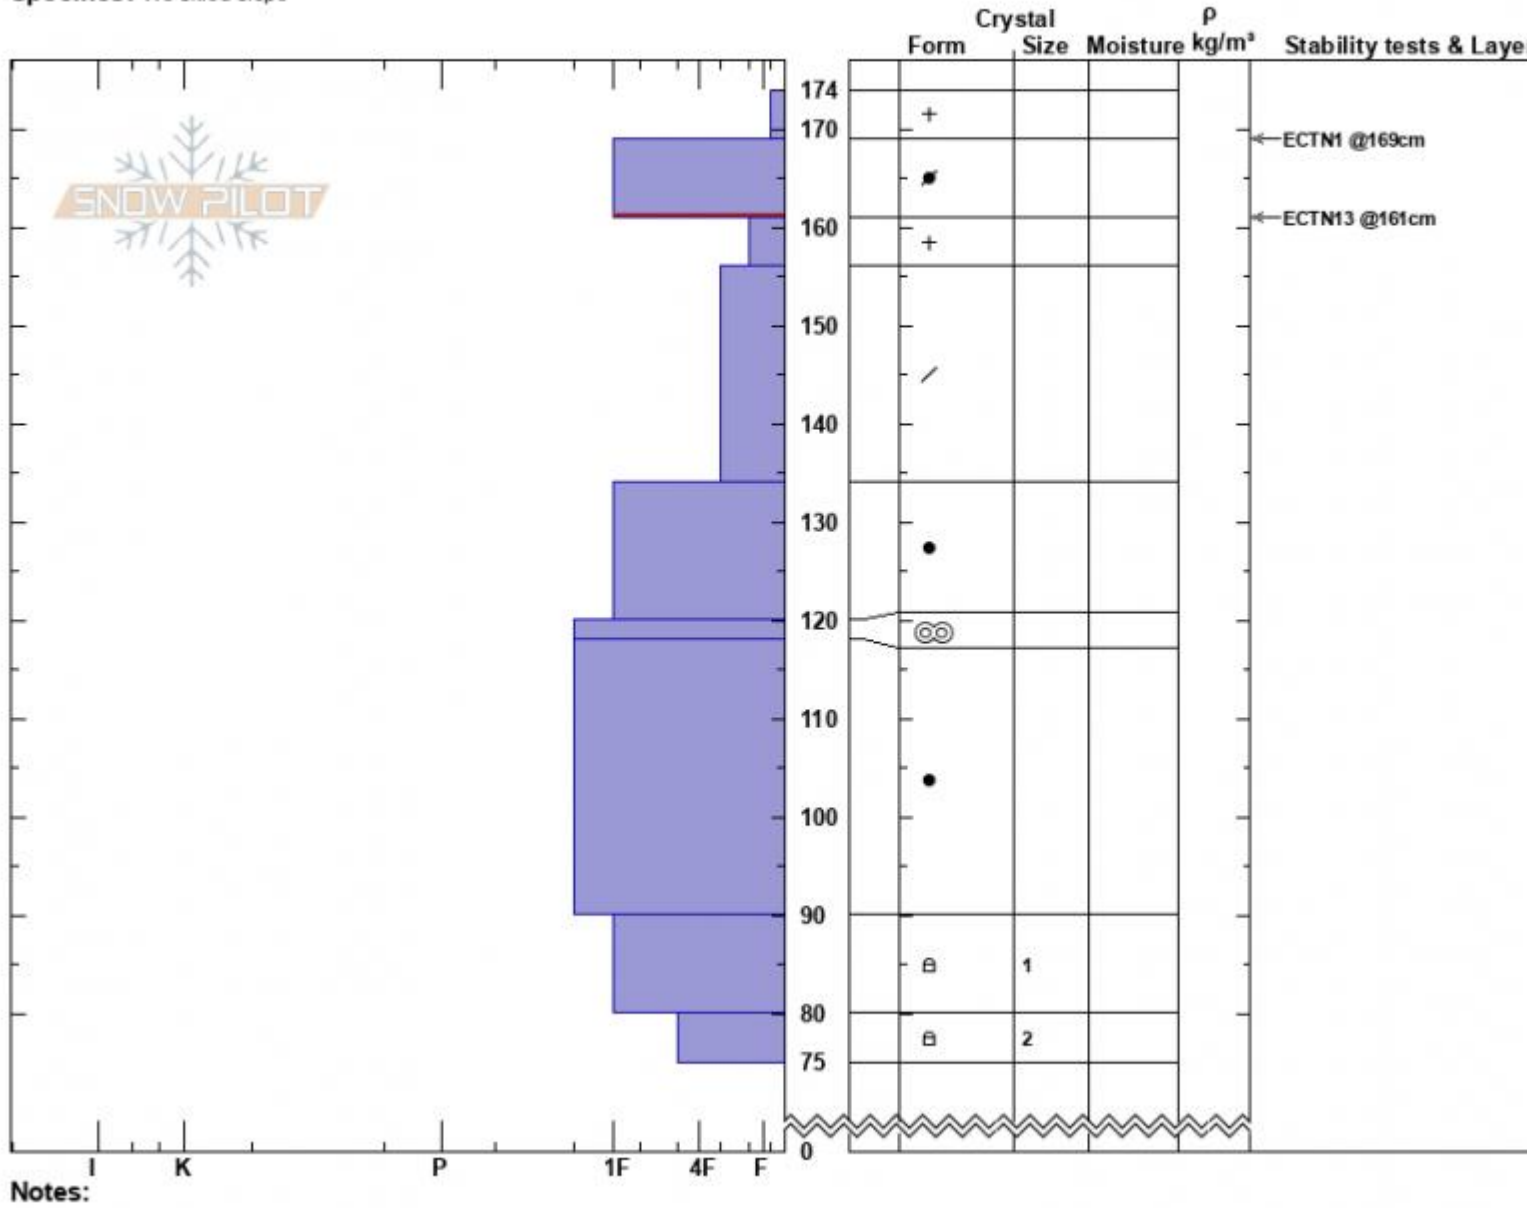

Playground
 Bridger Range
 MT
 Elevation: 7799 ft
 Aspect: 346°
 Specifics: We skied slope

Alex Haddad
 01/22/2023 - 11:20am
 Co-ord: 45.84056N, -110.93610W
 Slope Angle: 21°
 Wind Loading: previous

Stability: Good
 Air Temperature:
 Sky Cover: OVC
 Precipitation: S2
 Wind: N Light Breeze

HS:174
 PF:30 169-161cm:Problematic layer
 PS: 10

Advisory Region
 Bridger Range
 Longitude
 -110.93W
 Latitude
 45.84N
 Bridger Range, 2023-01-22