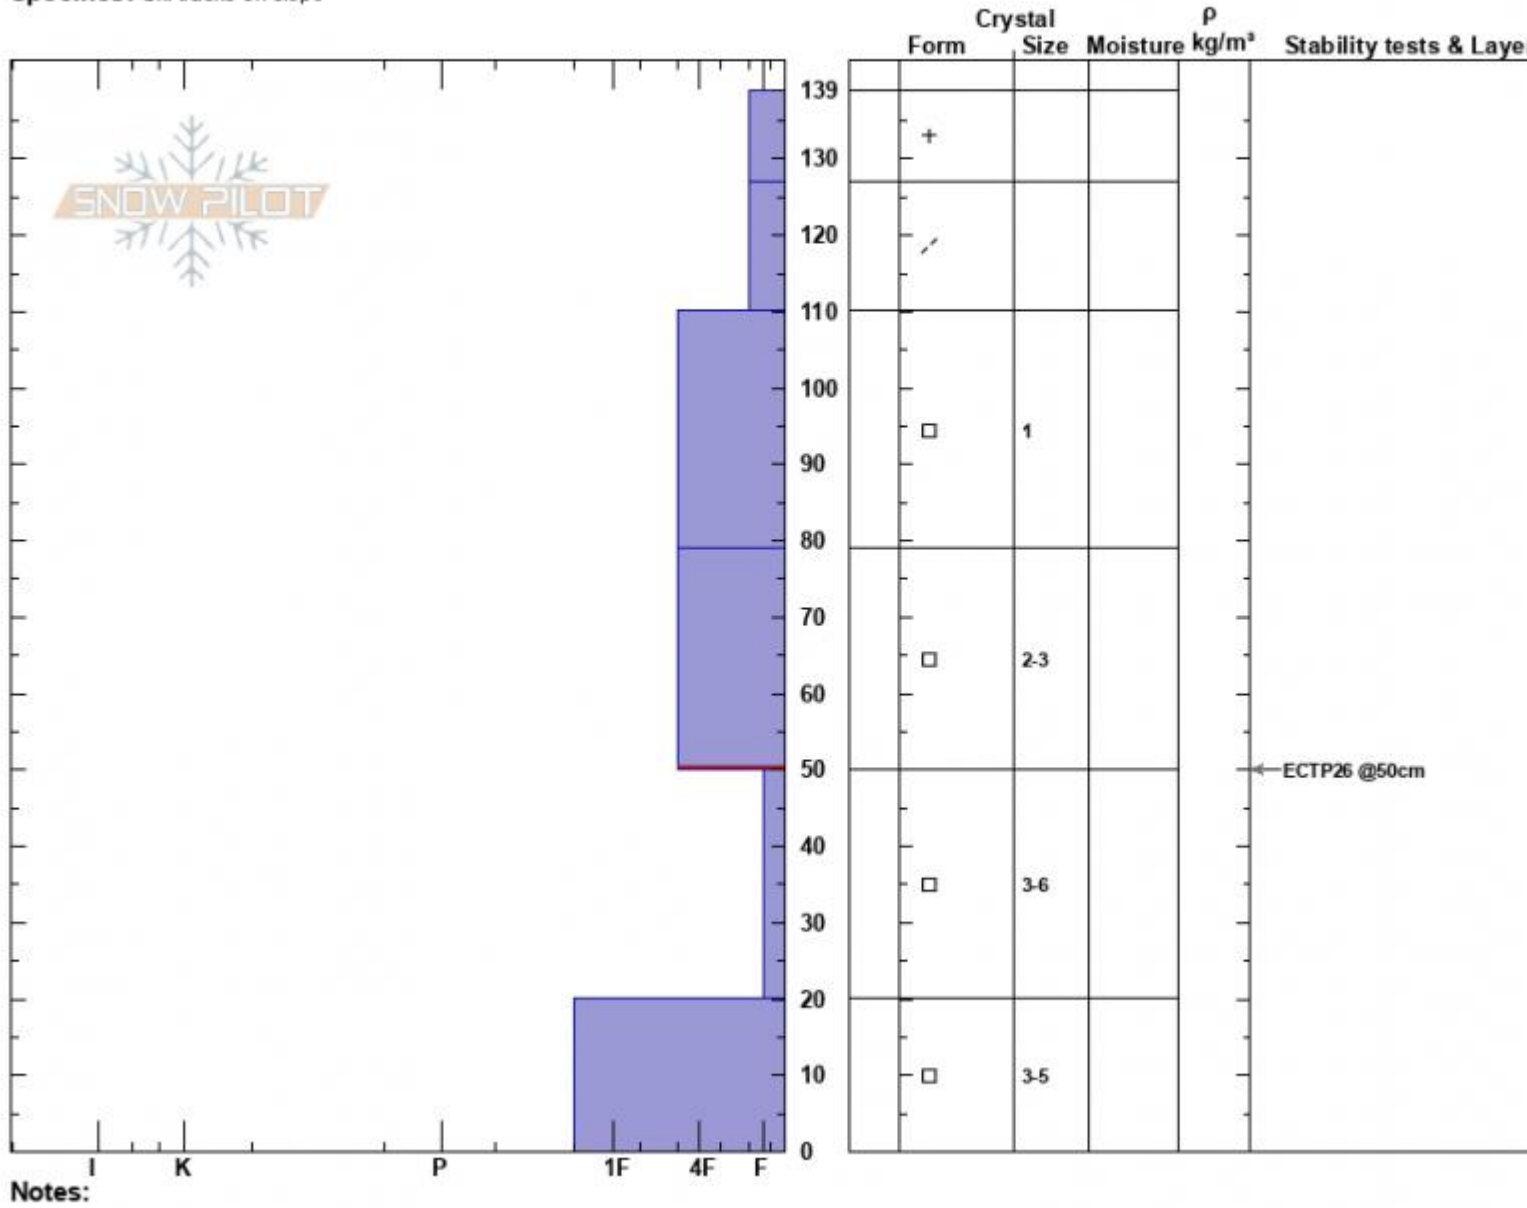

Texas Meadows  
 Bridger Range  
 MT  
 Elevation: 7765 ft  
 Aspect: 56°  
 Specifics: Ski tracks on slope

Alex Haddad  
 01/22/2023 - 12:01pm  
 Co-ord: 45.84083N, -110.93470W  
 Slope Angle: 38°  
 Wind Loading: yes

Stability: Fair  
 Air Temperature:  
 Sky Cover: OVC  
 Precipitation: S1  
 Wind: NW Moderate

HS:139  
 PF:80 79-50cm:Problematic layer  
 PS:15

Advisory Region  
 Bridger Range  
 Longitude  
 -110.93W  
 Latitude  
 45.84N  
 Bridger Range, 2023-01-22