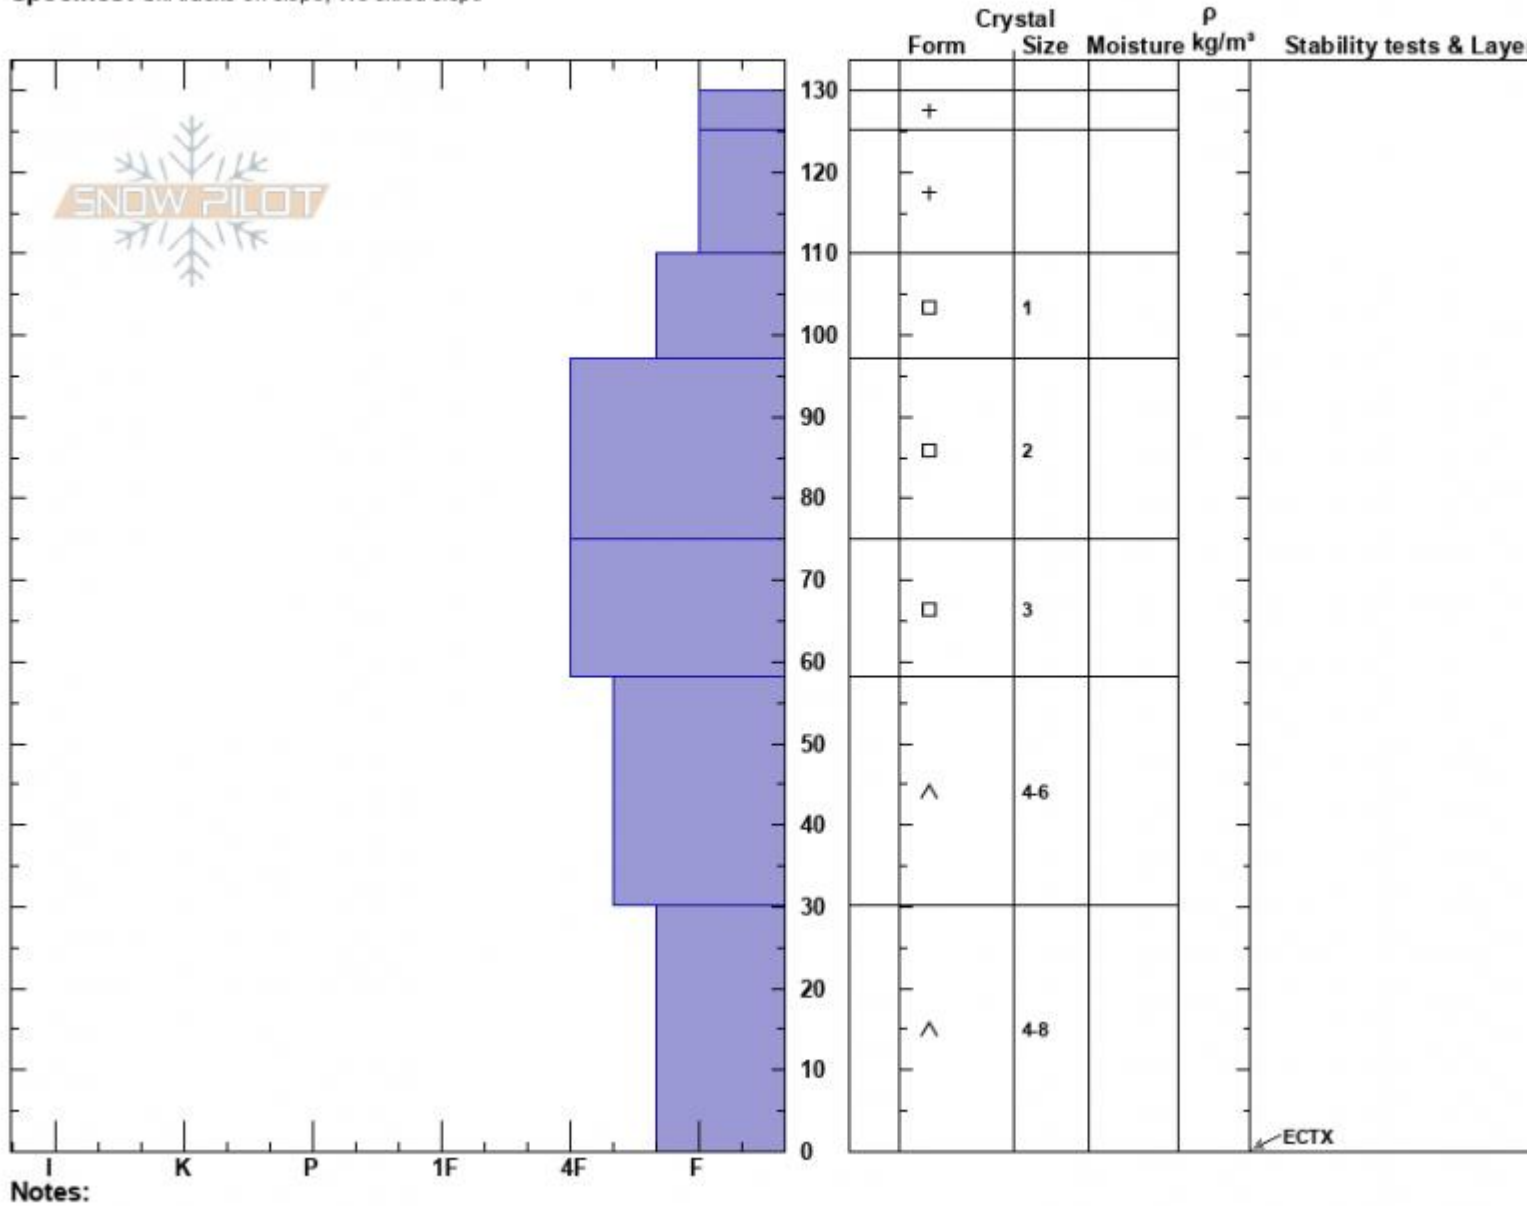

Mt Ellis ridge - low
 Gallatin Range-N
 MT
 Elevation: 7800 ft
 Aspect: 60°
 Specifics: Ski tracks on slope; We skied slope

Ian Hoyer
 01/24/2023 - 12:00pm
 Co-ord: 45.57532N, -110.94972W
 Slope Angle: 36°
 Wind Loading: no

Stability: Good
 Air Temperature:
 Sky Cover: OVC
 Precipitation: NO
 Wind: Calm

HS:130
 PF:80
 PS: 30
 Layer Notes: 30-0cm: Problematic layer

Advisory Region
 Northern Gallatin
 Longitude
 -110.96W
 Latitude
 45.58N
 Northern Gallatin, 2023-01-24