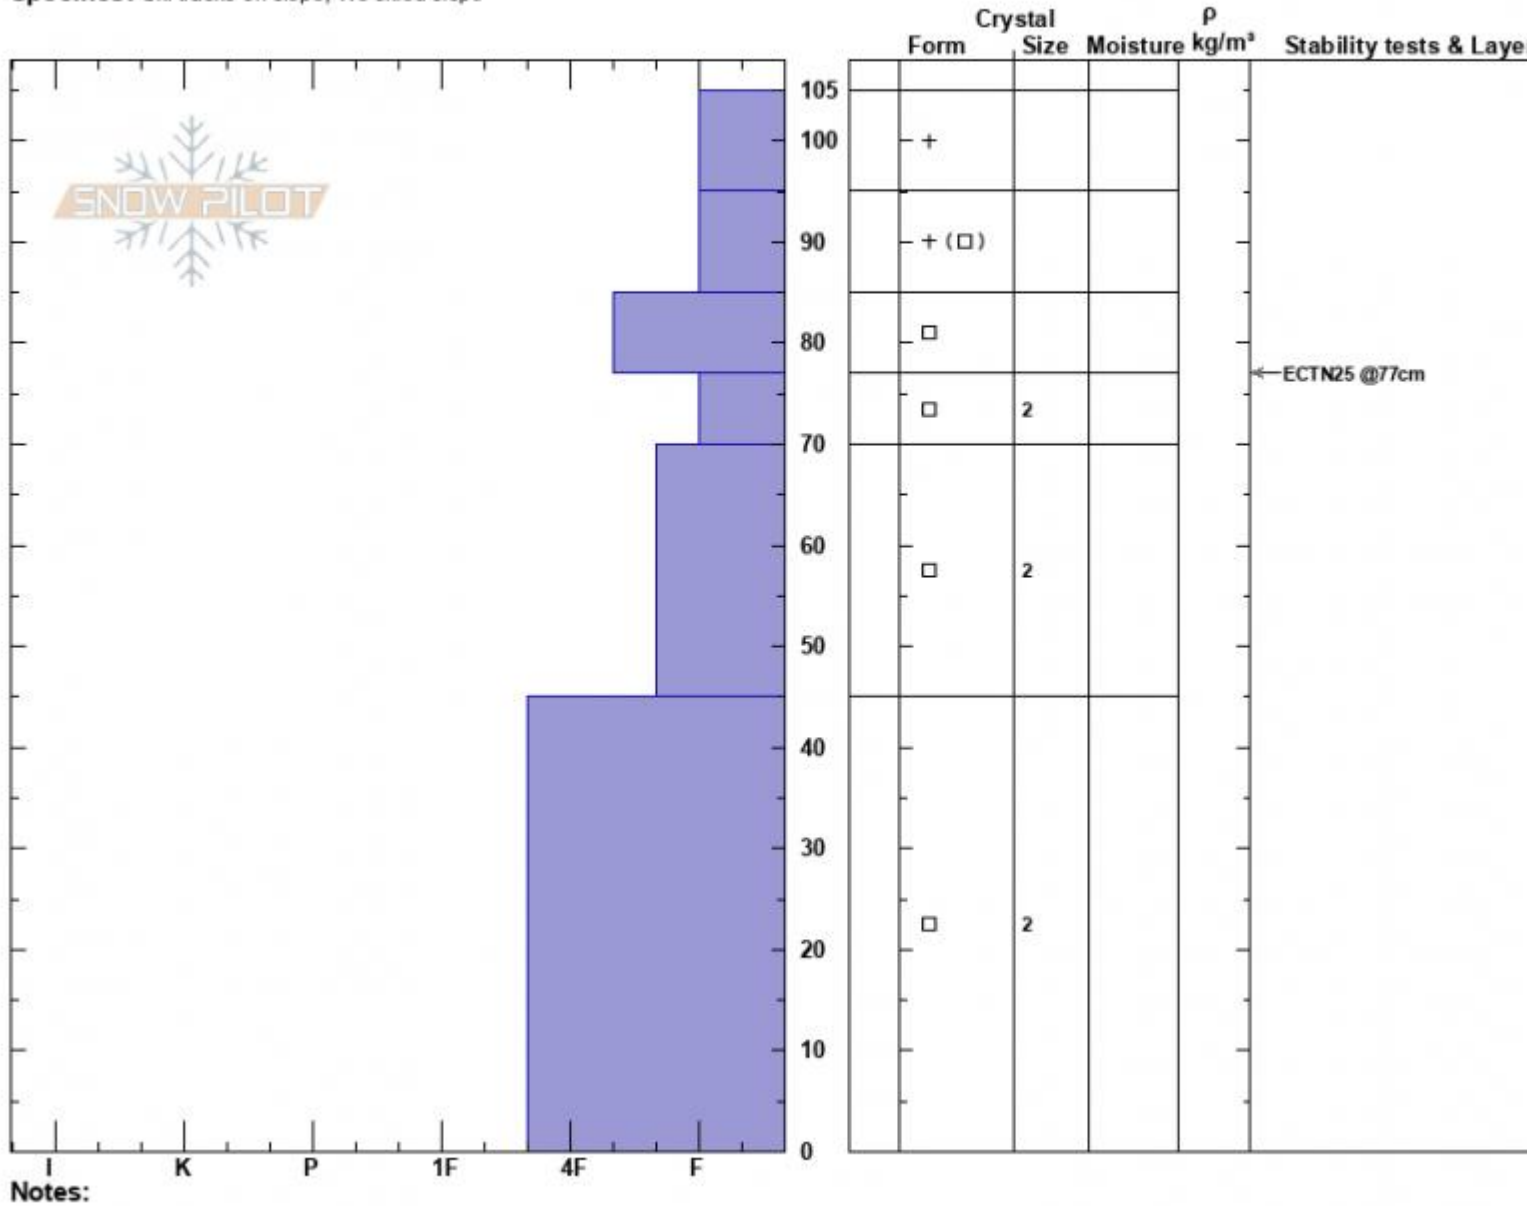

Mt Ellis bum  
 Gallatin Range-N  
 MT  
 Elevation: 7920 ft  
 Aspect: 60°  
 Specifics: Ski tracks on slope; We skied slope

Ian Hoyer  
 01/24/2023 - 1:00pm  
 Co-ord: 45.57776N, -110.95415W  
 Slope Angle: 20°  
 Wind Loading: no

Stability: Good  
 Air Temperature:  
 Sky Cover: OVC  
 Precipitation: NO  
 Wind: N Light Breeze

HS:105    Layer Notes:  
 77-70cm: Problematic layer

Notes:  
 Advisory Region  
 Northern Gallatin  
 Longitude  
 -110.96W  
 Latitude  
 45.58N  
 Northern Gallatin, 2023-01-24