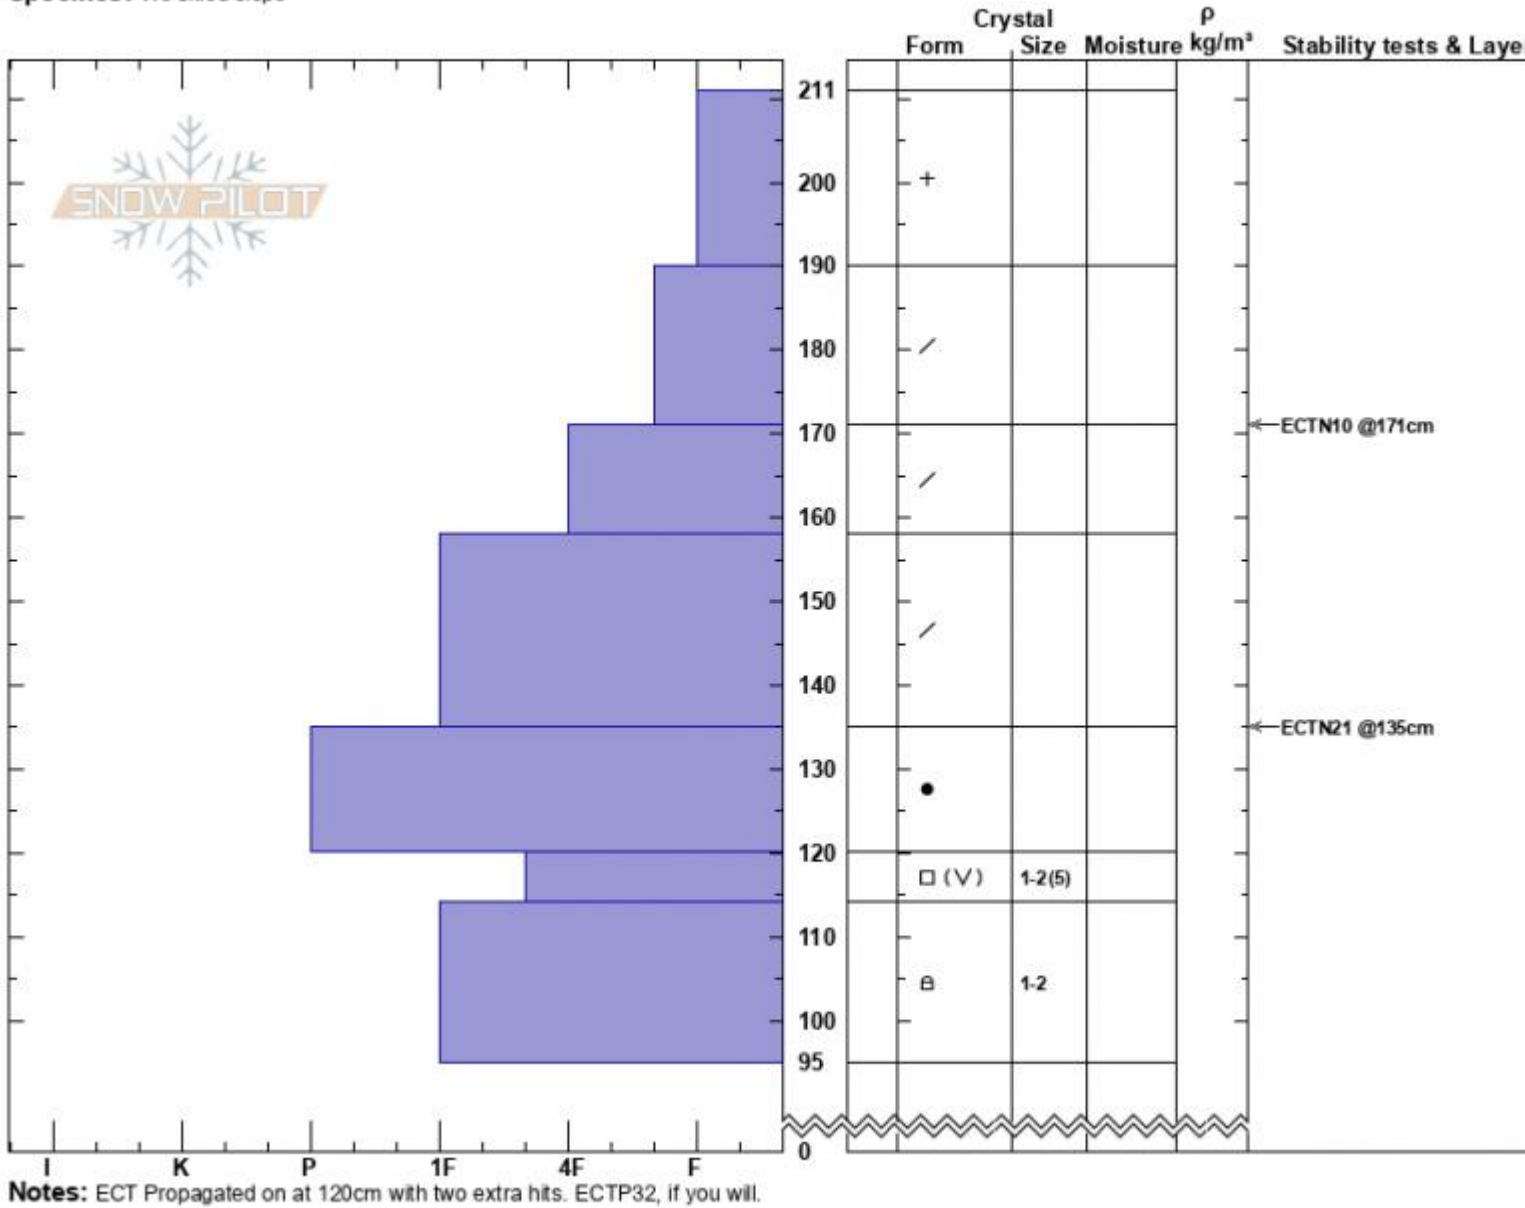

Maid South Trees
 Gallatin Range-N
 MT
 Elevation: 9392 ft
 Aspect: 170°
 Specifics: We skied slope

Dave Zinn
 02/08/2023 - 1:45pm
 Co-ord: 45.41756N, -110.97824W
 Slope Angle: 21°
 Wind Loading: no

Stability: Fair
 Air Temperature:
 Sky Cover: OVC
 Precipitation: S-1
 Wind: W Moderate

HS:211 Layer Notes:
 PF:50 120-114cm:Problematic layer

Advisory Region
 Northern Gallatin
 Longitude
 -110.97W
 Latitude
 45.42N
 Northern Gallatin, 2023-02-09