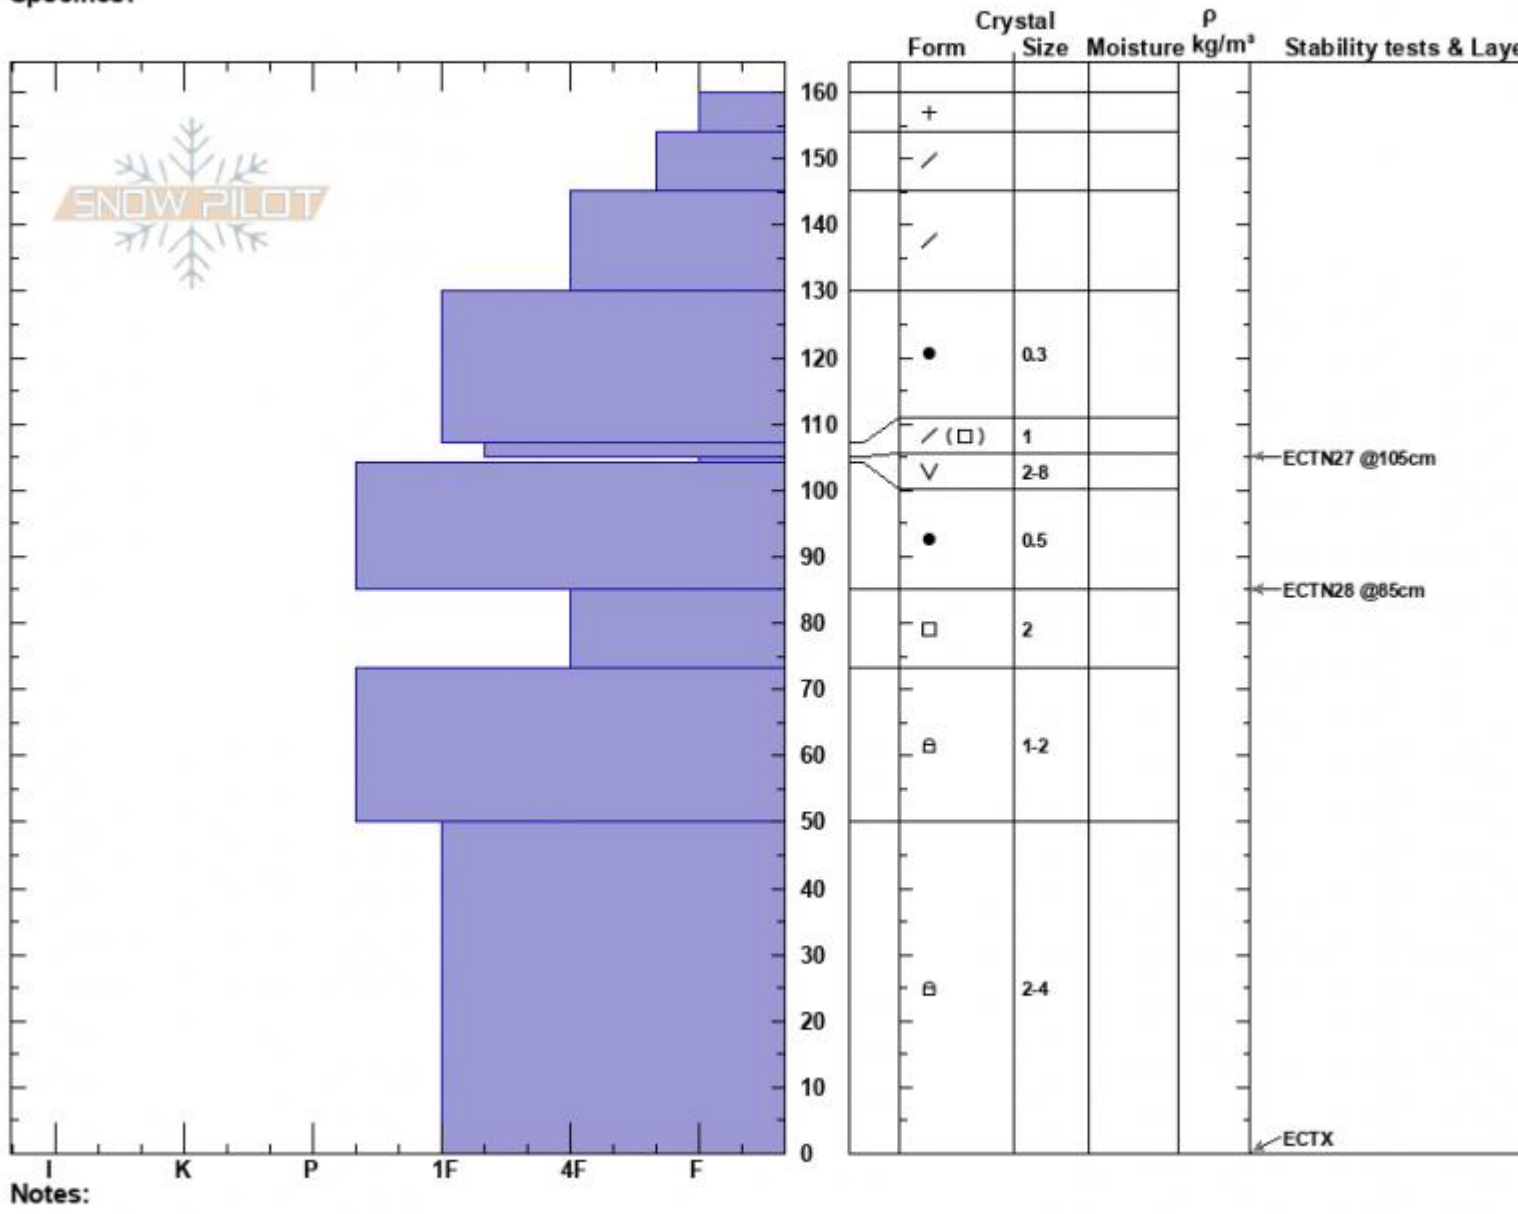

BeehiveBasin-Tyler's  
 Madison Range-N  
 MT  
 Elevation: 9069 ft  
 Aspect: 270°  
 Specifics:

Alex Marienthal  
 02/04/2023 - 11:25am  
 Co-ord: 45.32350N, -111.38234W  
 Slope Angle: 27°  
 Wind Loading: previous

Stability: Fair  
 Air Temperature: -5°C  
 Sky Cover: BKN  
 Precipitation: NO  
 Wind: W Moderate

HS:160  
 Layer Notes:  
 105-104cm:Problematic layer

Advisory Region  
 Northern Madison  
 Longitude  
 -111.39W  
 Latitude  
 45.34N  
 Northern Madison, 2023-02-04