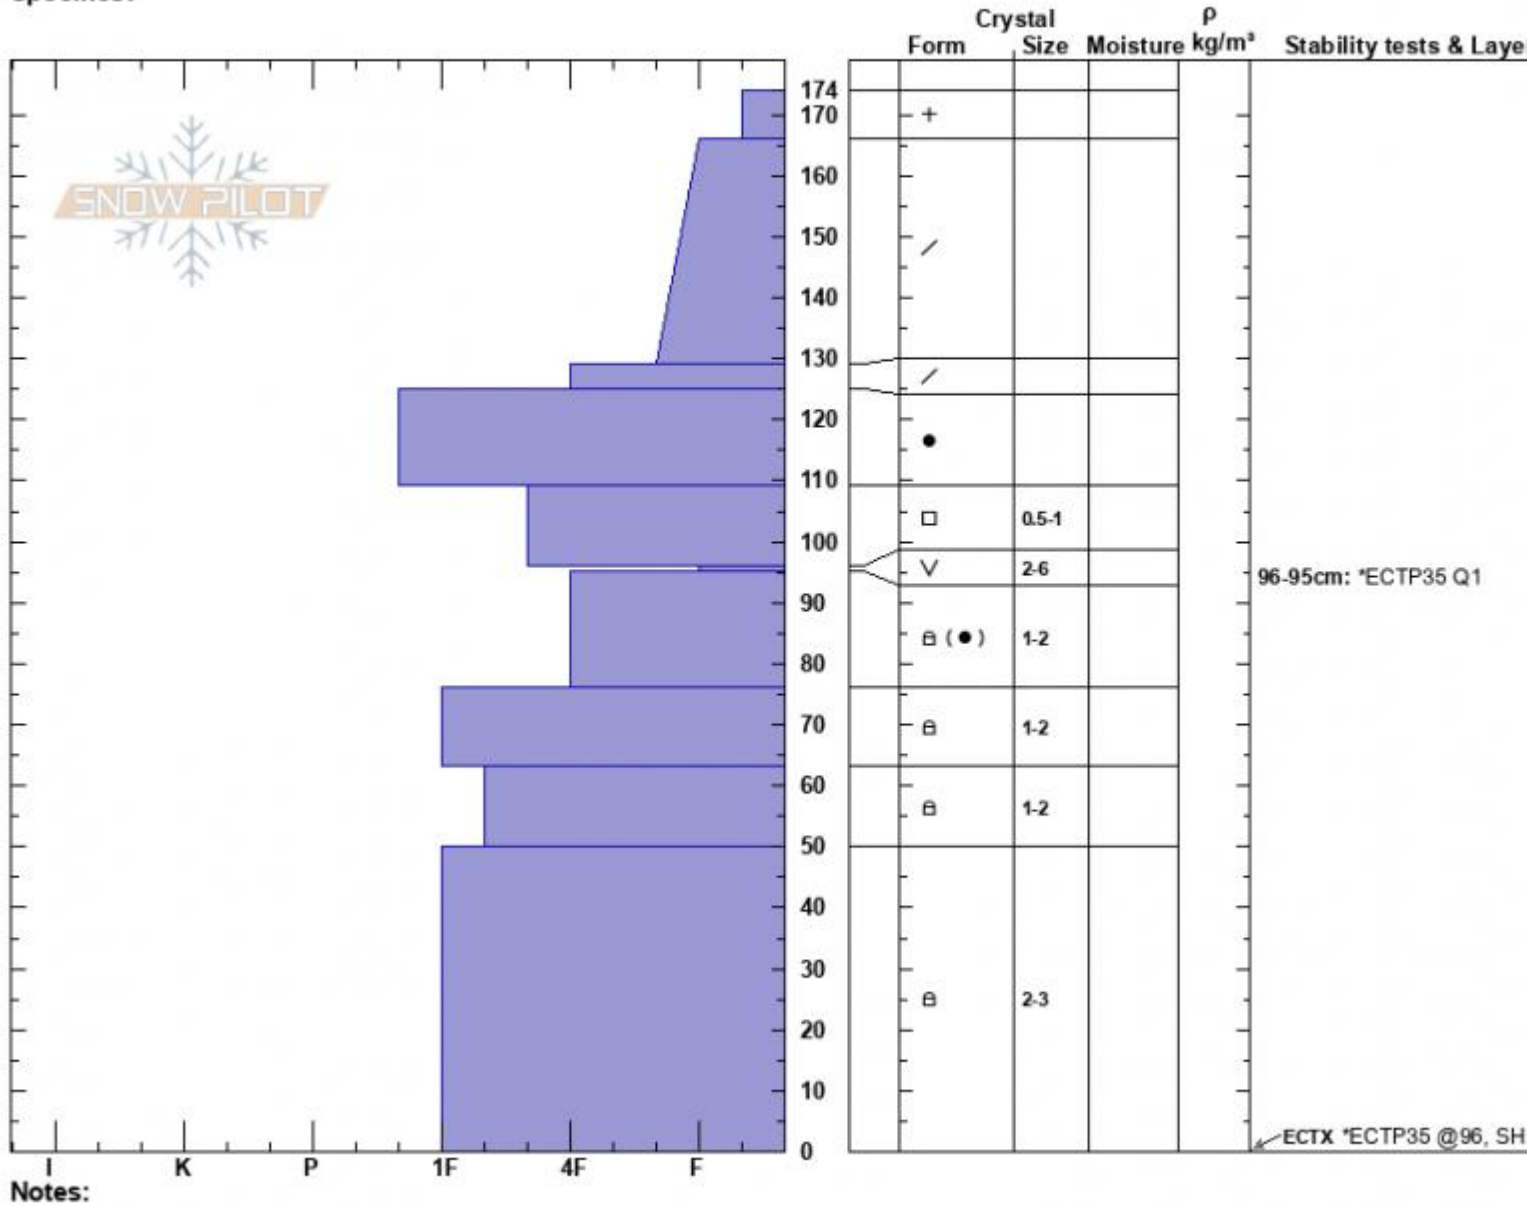

Middle/BearBasn  
 Madison Range-N  
 MT  
 Elevation: 9230 ft  
 Aspect: 90°  
 Specifics:

Alex Mariantal  
 02/04/2023 - 12:45pm  
 Co-ord: 45.32635N, -111.38205W  
 Slope Angle: 28°  
 Wind Loading: previous

Stability: Fair  
 Air Temperature:  
 Sky Cover: BKN  
 Precipitation: NO  
 Wind: Calm

HS:174 **Layer Notes:**  
 96-95cm: \*ECTP35 Q1  
 96-95cm: Problematic layer

Advisory Region  
 Northern Madison  
 Longitude  
 -111.39W  
 Latitude  
 45.34N  
 Northern Madison, 2023-02-04