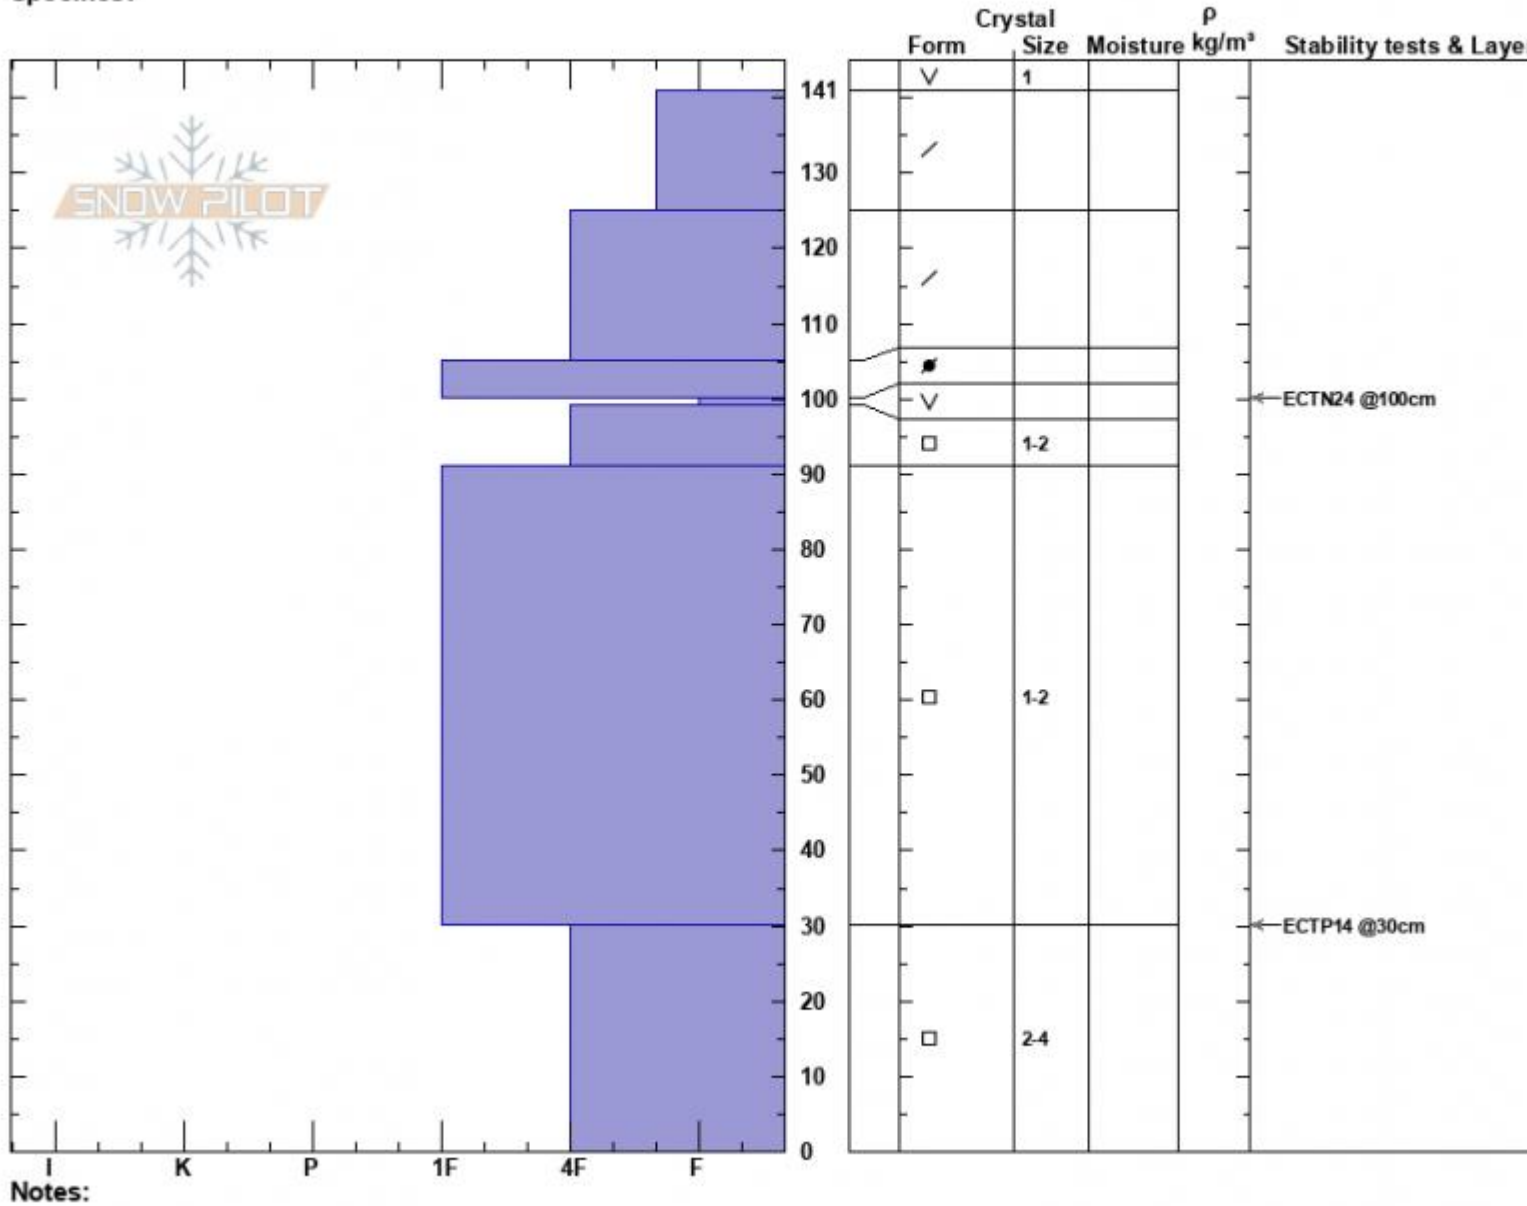

TaylorFork, WidmsBndr
 Madison Range-S
 MT
 Elevation: 8769 ft
 Aspect: 240°
 Specifics:

Alex Marienthal
 02/10/2023 - 11:30am
 Co-ord: 44.97666N, -111.35982W
 Slope Angle: 26°
 Wind Loading: no

Stability: Good
 Air Temperature: -7°C
 Sky Cover: CLR
 Precipitation: NO
 Wind: SW Light Breeze

HS:141
 Layer Notes:
 100-99cm: Problematic layer

Advisory Region
 Southern Madison
 Longitude
 -111.27W
 Latitude
 45.06N
 Southern Madison, 2023-02-10