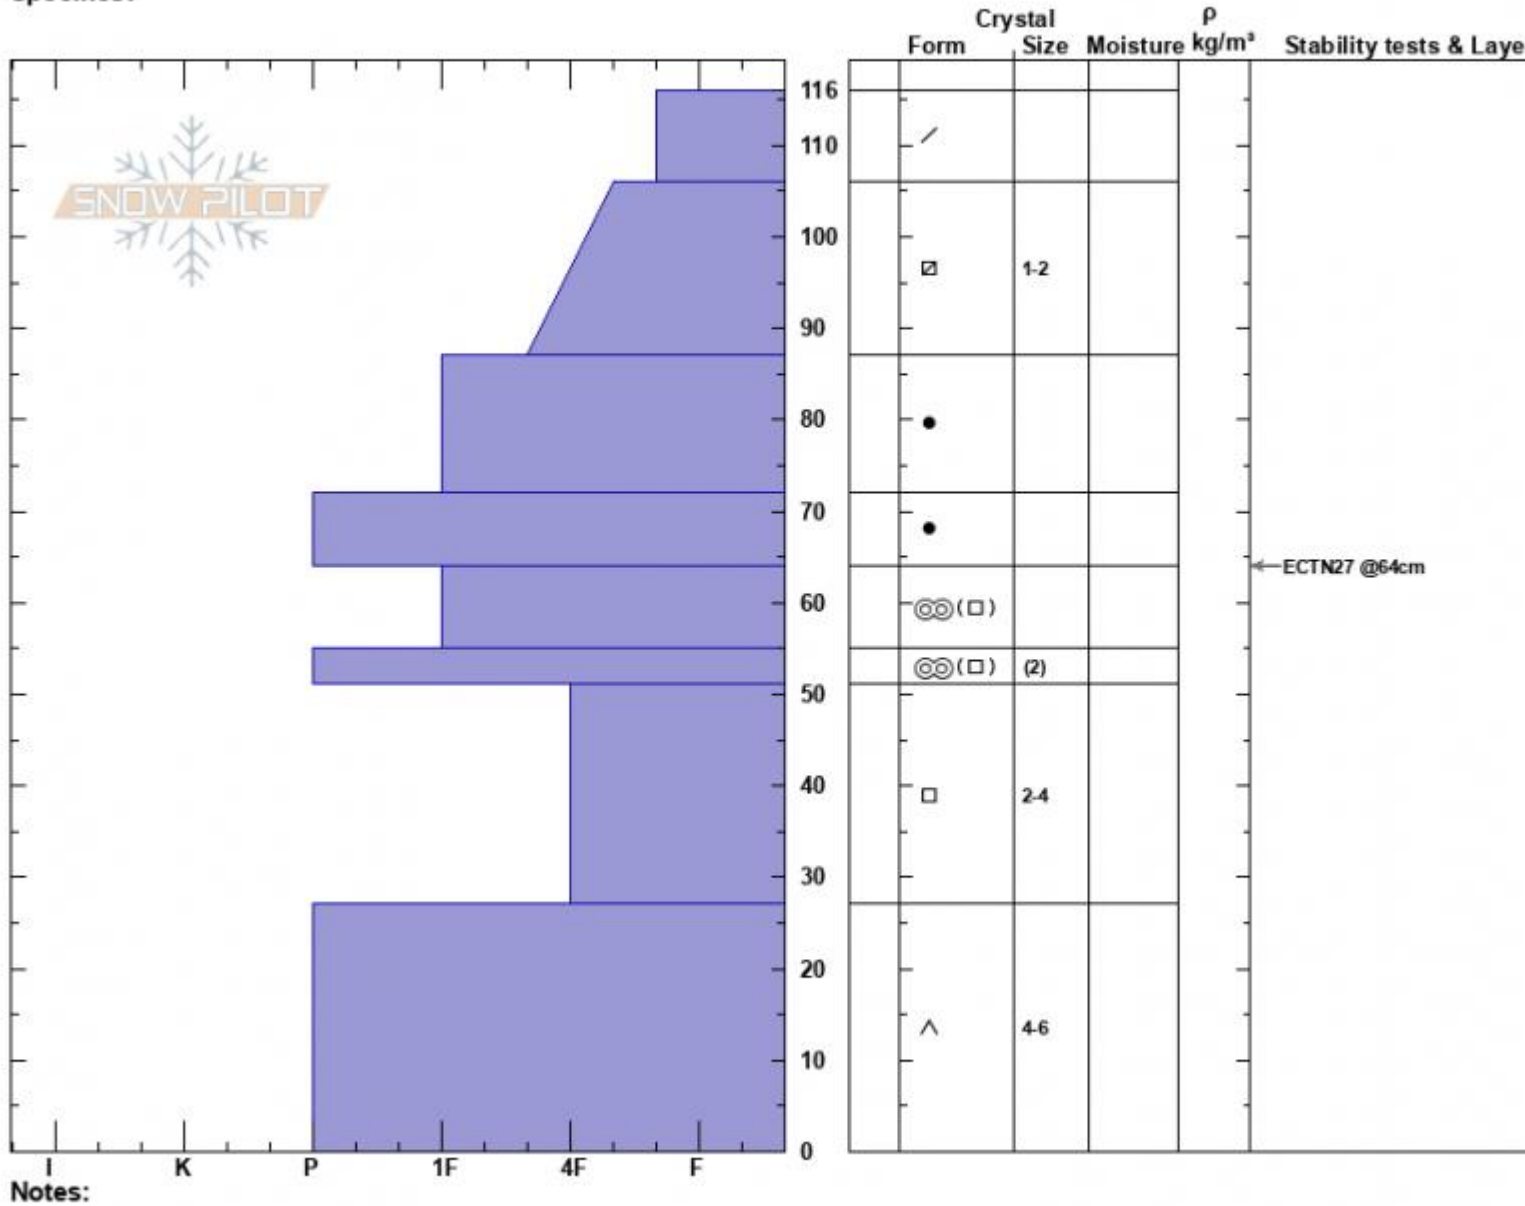

BeehiveBasin/Tyler's
 Madison Range-N
 MT
 Elevation: 9205 ft
 Aspect: 250°
 Specifics:

Alex Marienthal
 02/13/2023 - 11:08am
 Co-ord: 45.32343N, -111.38210W
 Slope Angle: 32°
 Wind Loading: no

Stability: Good
 Air Temperature: -2.5°C
 Sky Cover: OVC
 Precipitation: NO
 Wind: W Light Breeze

HS:116
 PF:40
 PS:15
 Layer Notes:
 51-27cm:Problematic layer

Advisory Region
 Northern Madison
 Longitude
 -111.39W
 Latitude
 45.34N
 Northern Madison, 2023-02-13