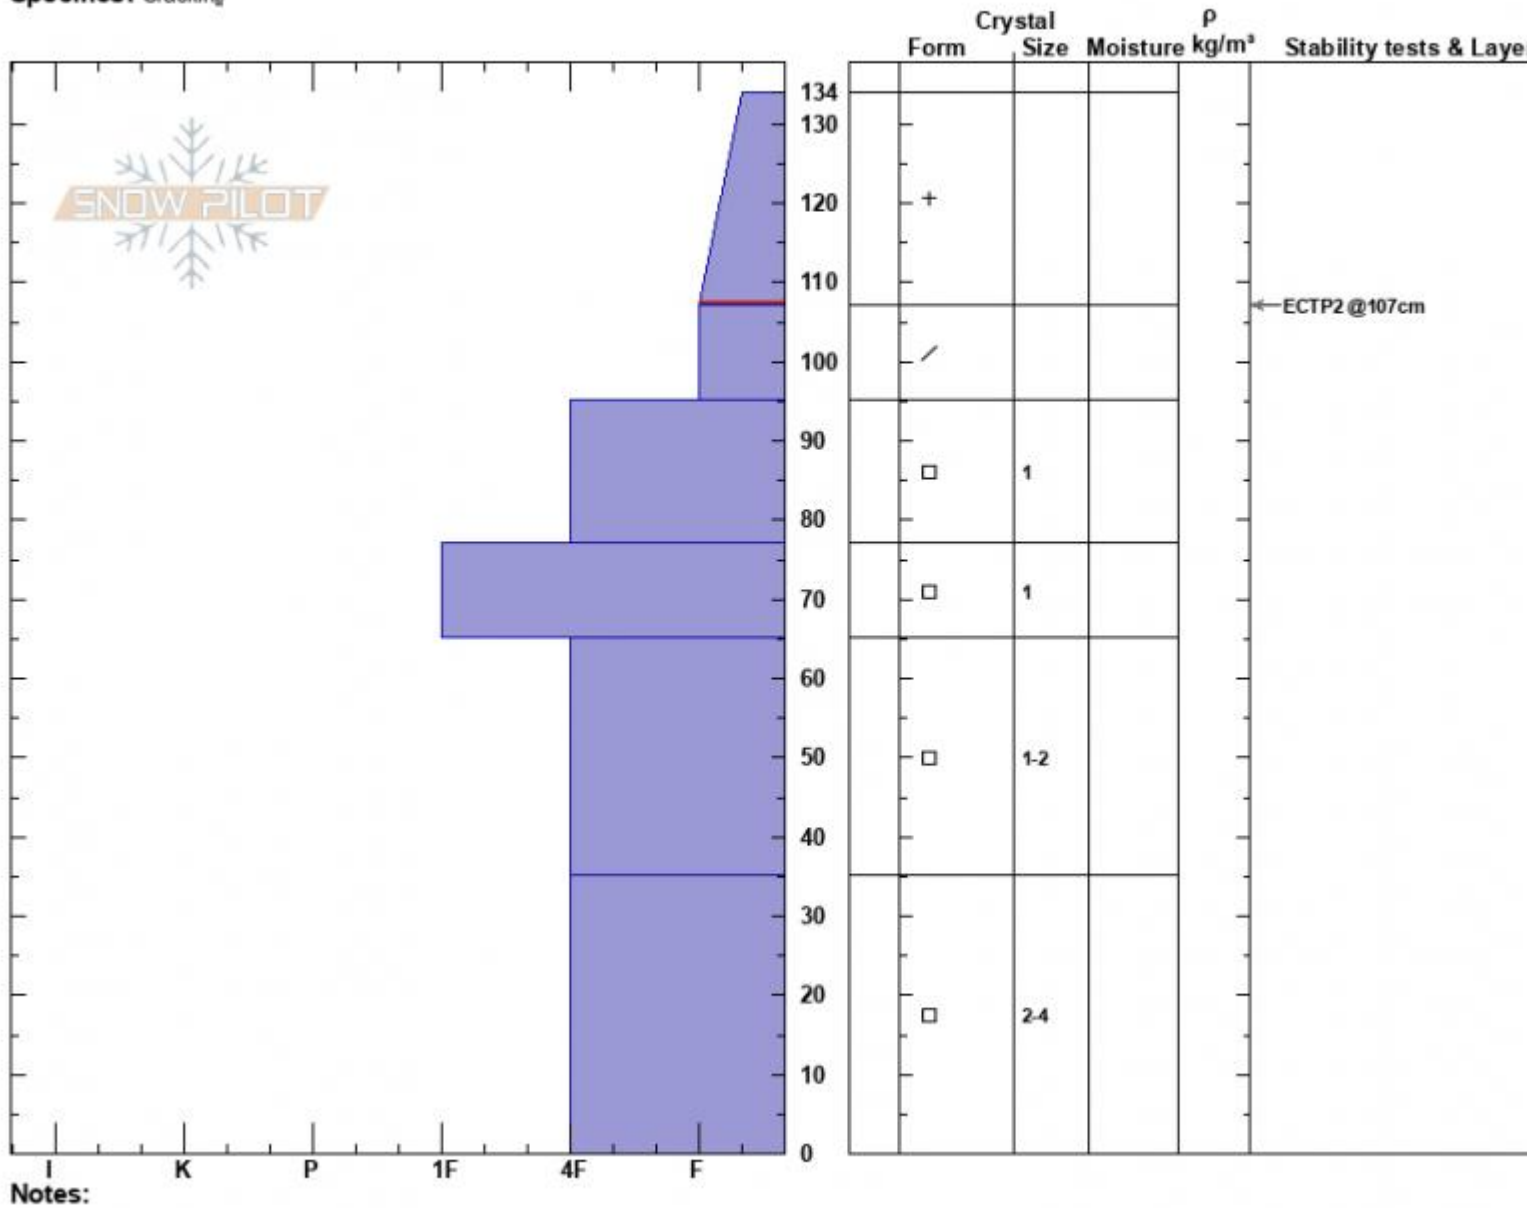

Mt Ellis
 Gallatin Range-N
 MT
 Elevation: 7150 ft
 Aspect: 80°
 Specifics: Cracking

Doug Chabot-Admin
 02/14/2023 - 11:00am
 Co-ord: 45.58896N, -110.96046W
 Slope Angle:
 Wind Loading: yes

Stability: Poor
 Air Temperature: -9°C
 Sky Cover: OVC
 Precipitation: S1
 Wind: E Light Breeze

HS:134 Layer Notes:
 PF:134 134-107cm:Problematic layer

Advisory Region
 Northern Gallatin
 Longitude
 -110.96W
 Latitude
 45.58N
 Northern Gallatin, 2023-02-14