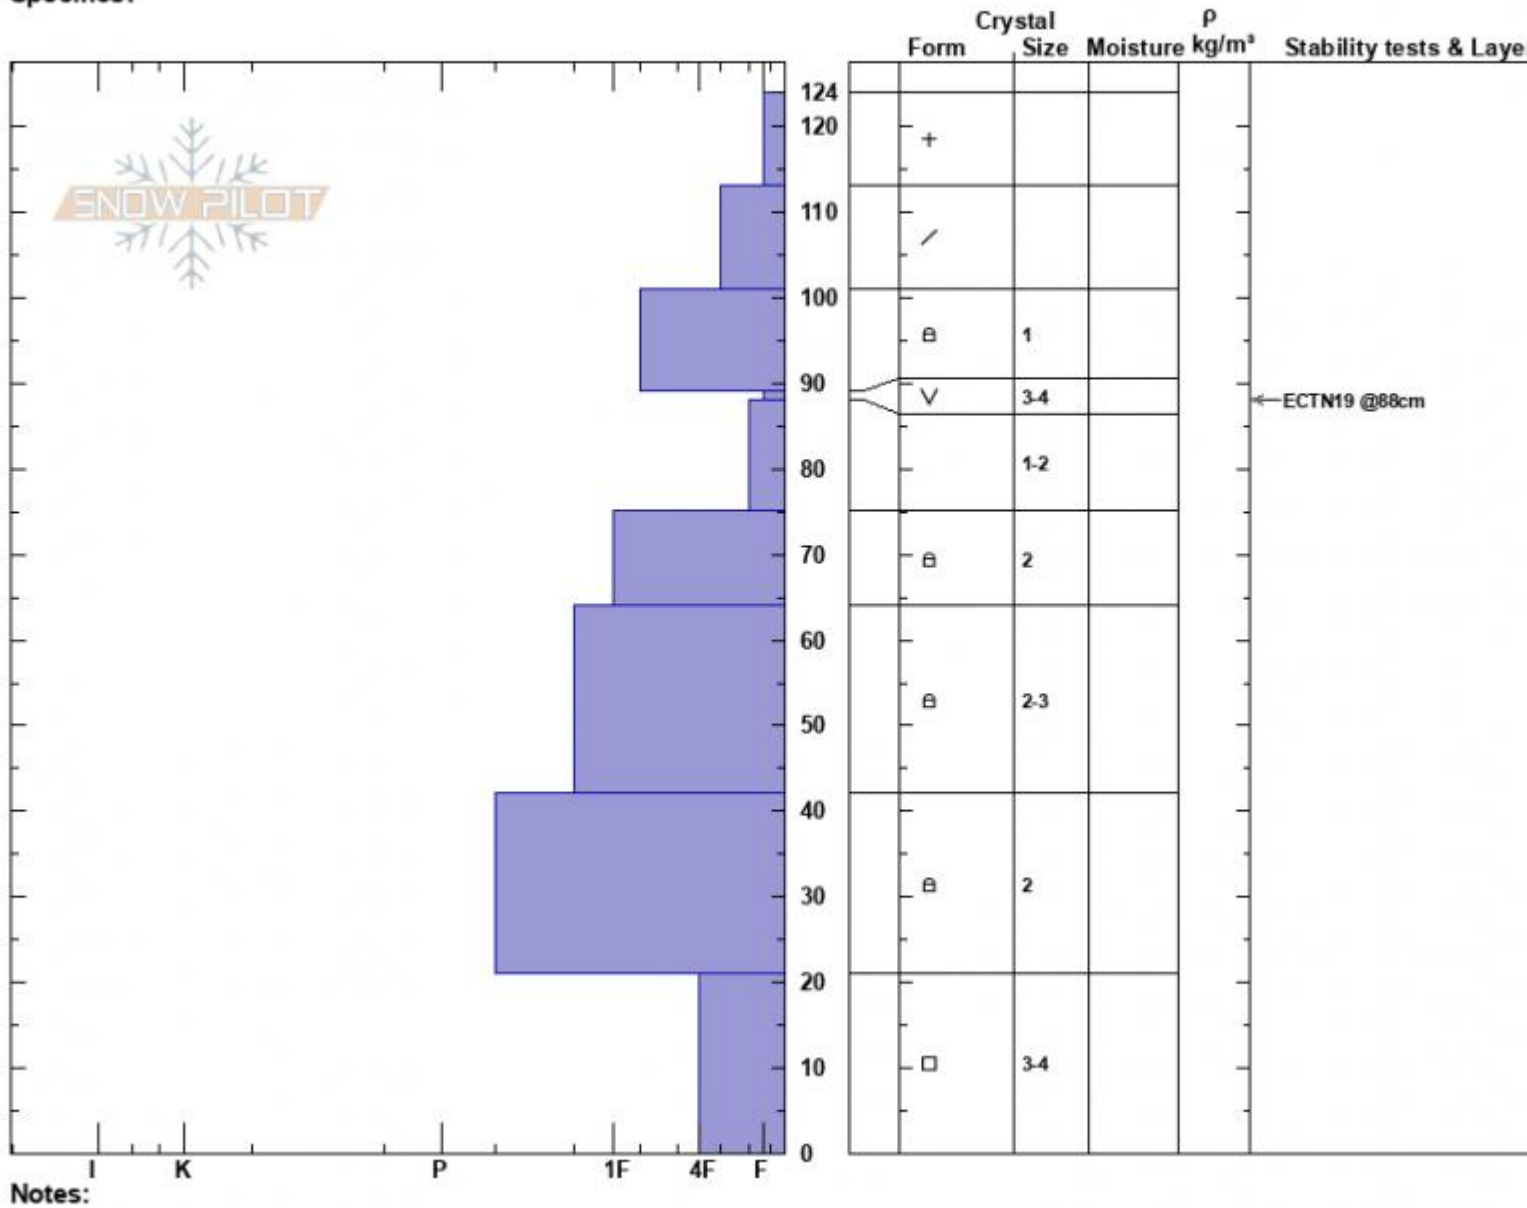

Bacon Rind Meadow
 Madison Range-S
 MT
 Elevation: 8840 ft
 Aspect: 81°
 Specifics:

Alex Haddad
 02/16/2023 - 12:16pm
 Co-ord: 44.96993N, -111.09609W
 Slope Angle: 11°
 Wind Loading: previous

Stability: Fair
 Air Temperature:
 Sky Cover: CLR
 Precipitation: NO
 Wind: E Light Breeze

HS:124
 PF:25
 PS:15
 Layer Notes: 89-88cm:Problematic layer

Advisory Region
 Southern Madison
 Longitude
 -111.10W
 Latitude
 44.96N
 Southern Madison, 2023-02-16