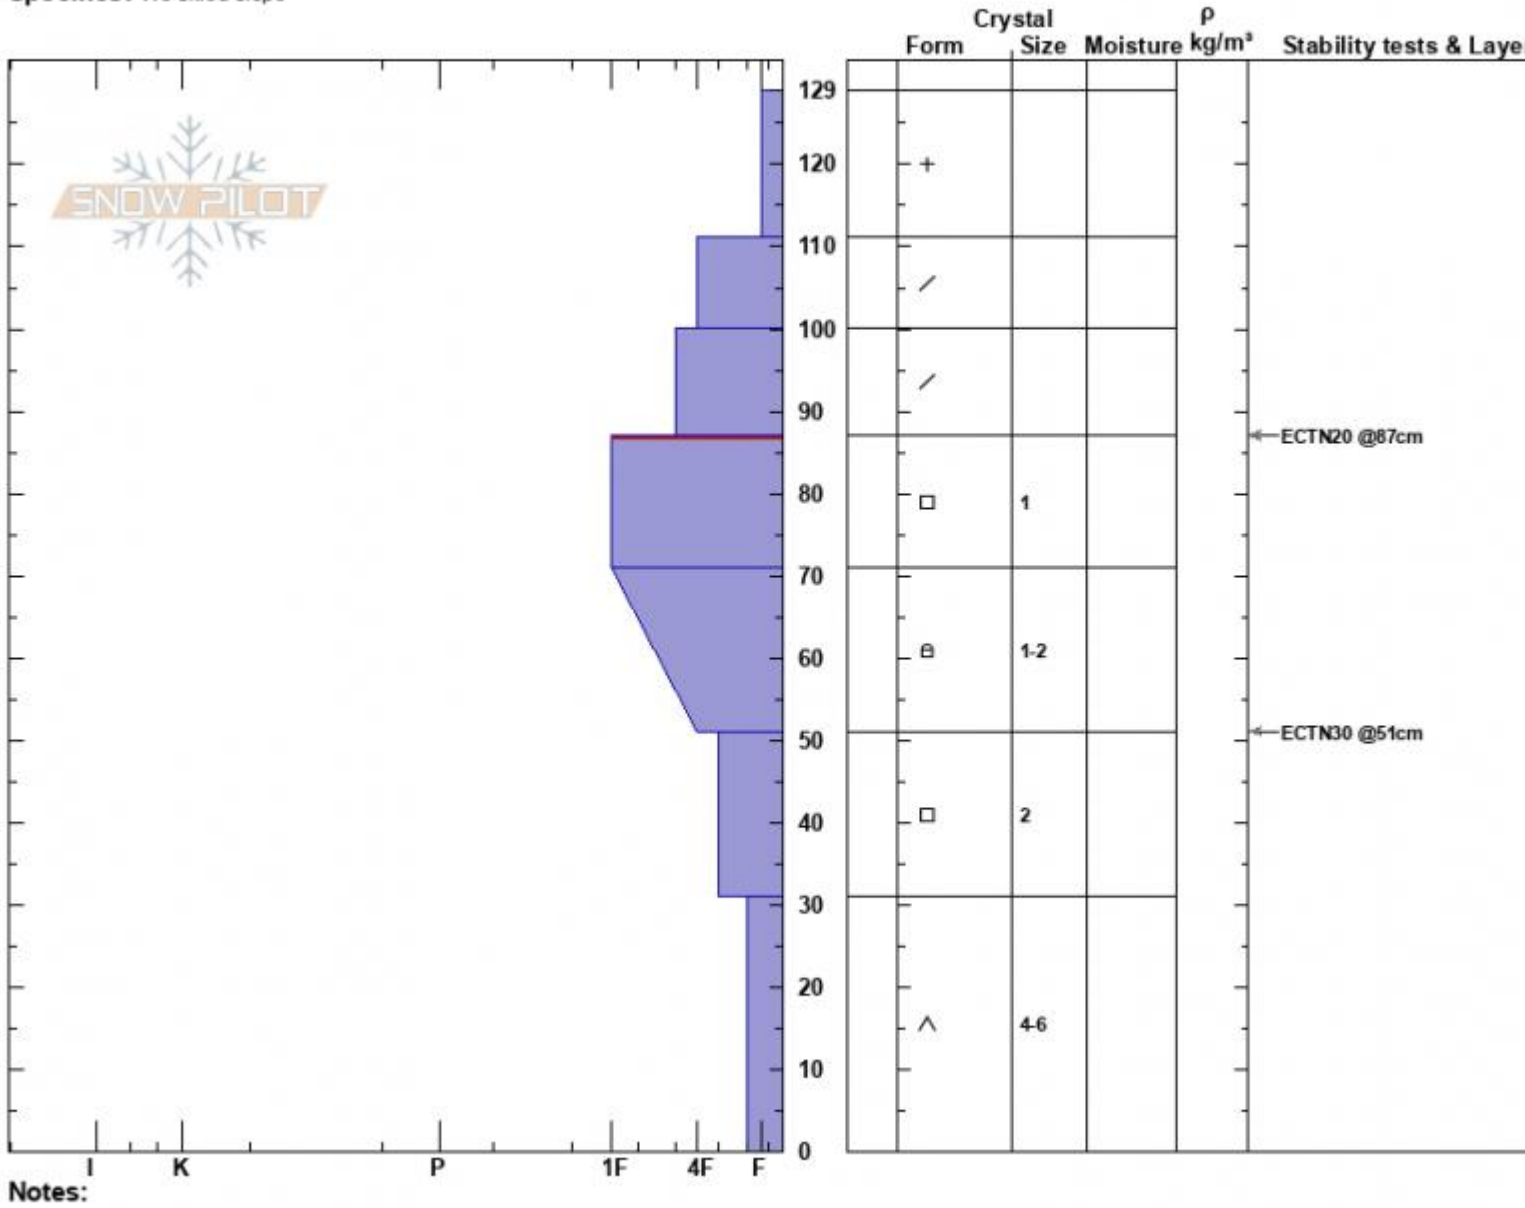

Skillet
 Madison Range-S
 MT
 Elevation: 8900 ft
 Aspect: 111°
 Specifics: We skied slope

Alex Haddad
 02/16/2023 - 1:03pm
 Co-ord: 44.97238N, -111.09730W
 Slope Angle: 36°
 Wind Loading: no

Stability: Fair
 Air Temperature:
 Sky Cover: CLR
 Precipitation: NO
 Wind: E Light Breeze

HS:129
 PF:35 87-71cm:Problematic layer
 PS: 15

Advisory Region
 Southern Madison
 Longitude
 -111.10W
 Latitude
 44.96N
 Southern Madison, 2023-02-16