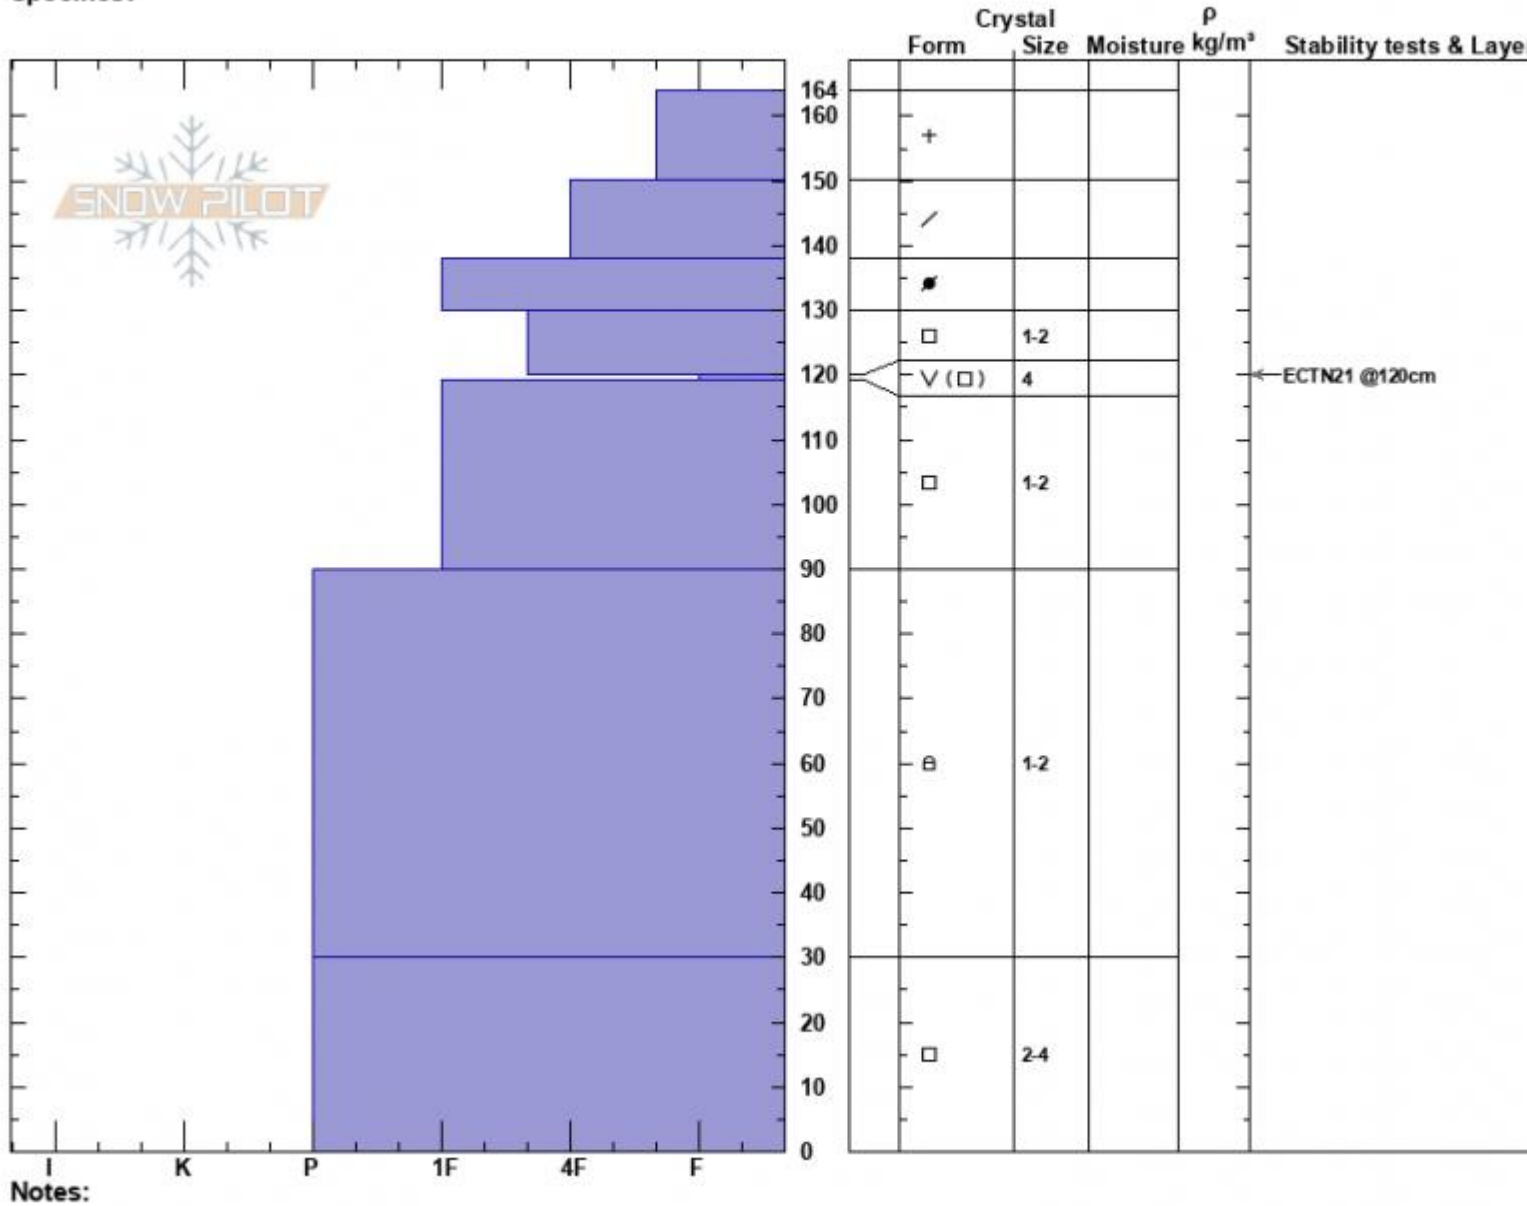

Lionhead-Ski Hill
 Lionhead Range
 MT
 Elevation: 8050 ft
 Aspect: 60°
 Specifics:

Alex Marienthal
 02/17/2023 - 10:50am
 Co-ord: 44.70273N, -111.29618W
 Slope Angle: 29°
 Wind Loading: previous

Stability: Good
 Air Temperature: -7°C
 Sky Cover: SCT
 Precipitation:
 Wind: W Light Breeze

HS:164 Layer Notes:

Advisory Region
 Lionhead Range
 Longitude
 -111.32W
 Latitude
 44.71N
 Lionhead Range, 2023-02-18