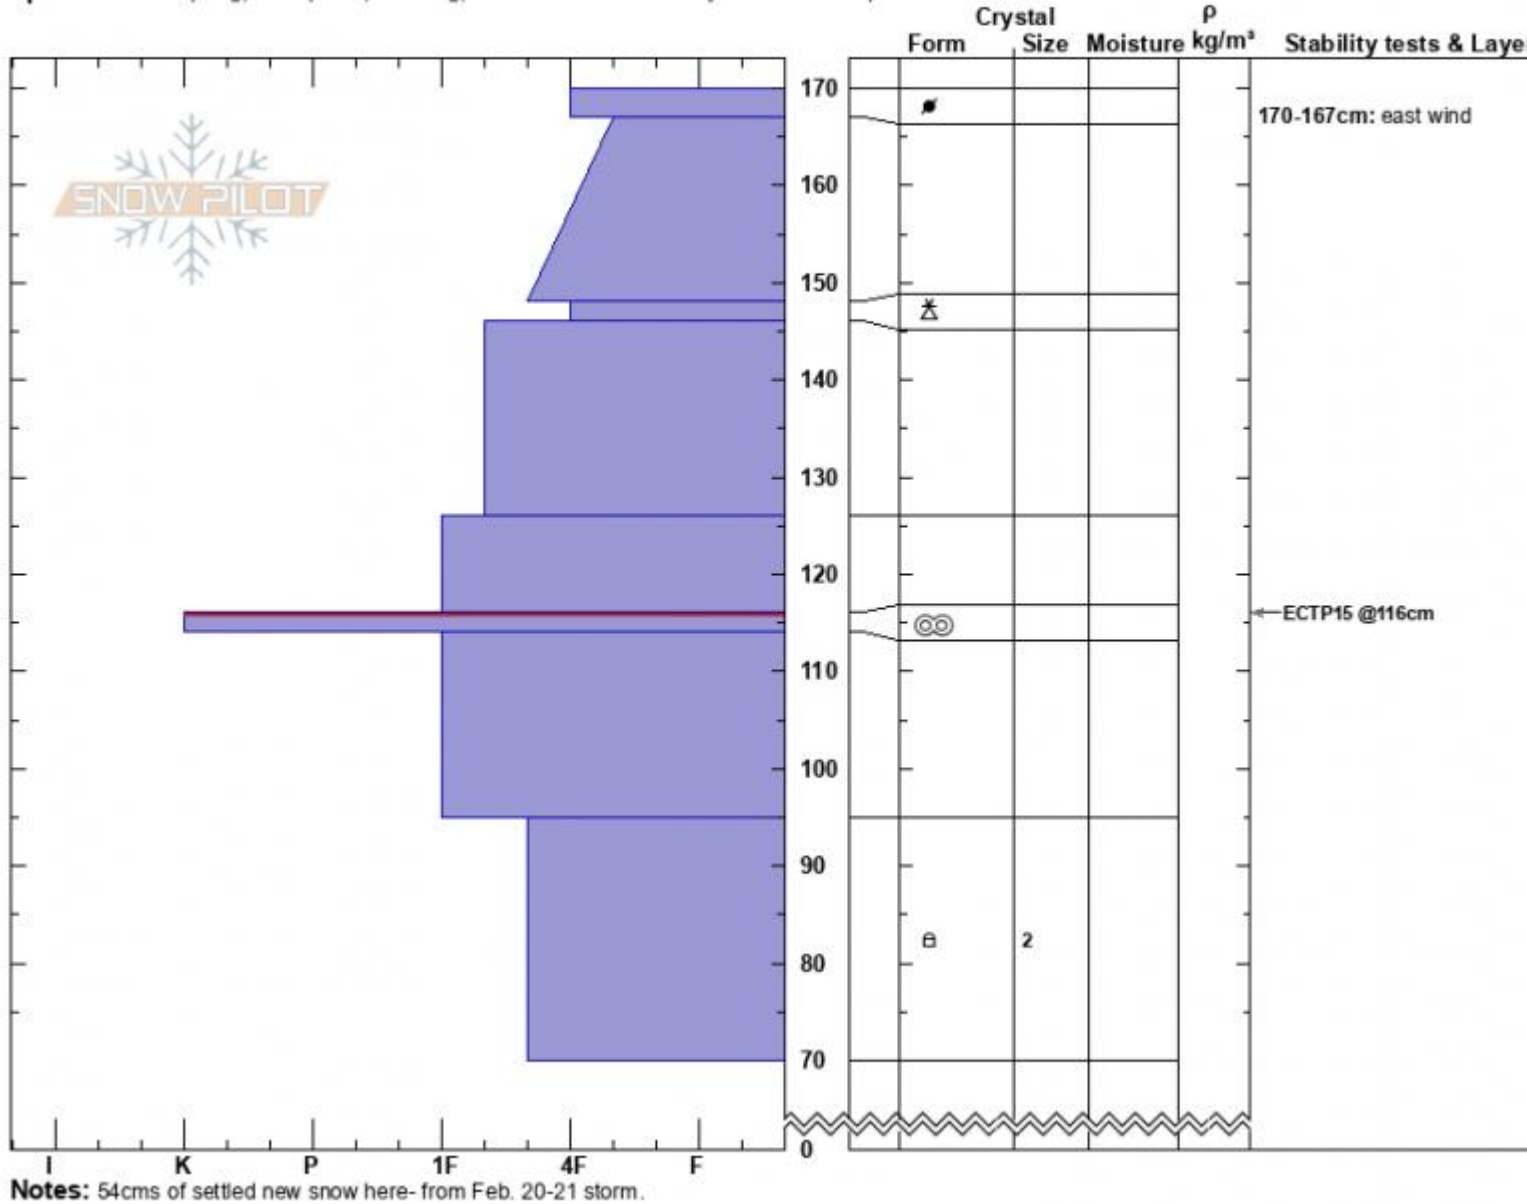

near Cooke City
 Beartooths
 MT
 Elevation: 8520 ft
 Aspect: 131°

Beau Fredlund
 02/22/2023 - 11:00am
 Co-ord: 45.00834N, -110.05807E
 Slope Angle: 26°
 Wind Loading:

Stability:
 Air Temperature:
 Sky Cover: OVC
 Precipitation:
 Wind: E Moderate

HS:170
 Layer Notes:
 170-167cm: east wind
 116-114cm: Problematic layer

Specifics: Collapsing, widespread; Cracking; Recent avalanche activity on different slopes

Advisory Region
 Cooke City
 Longitude
 -109.94W
 Latitude
 45.02N
 Cooke City, 2023-02-22