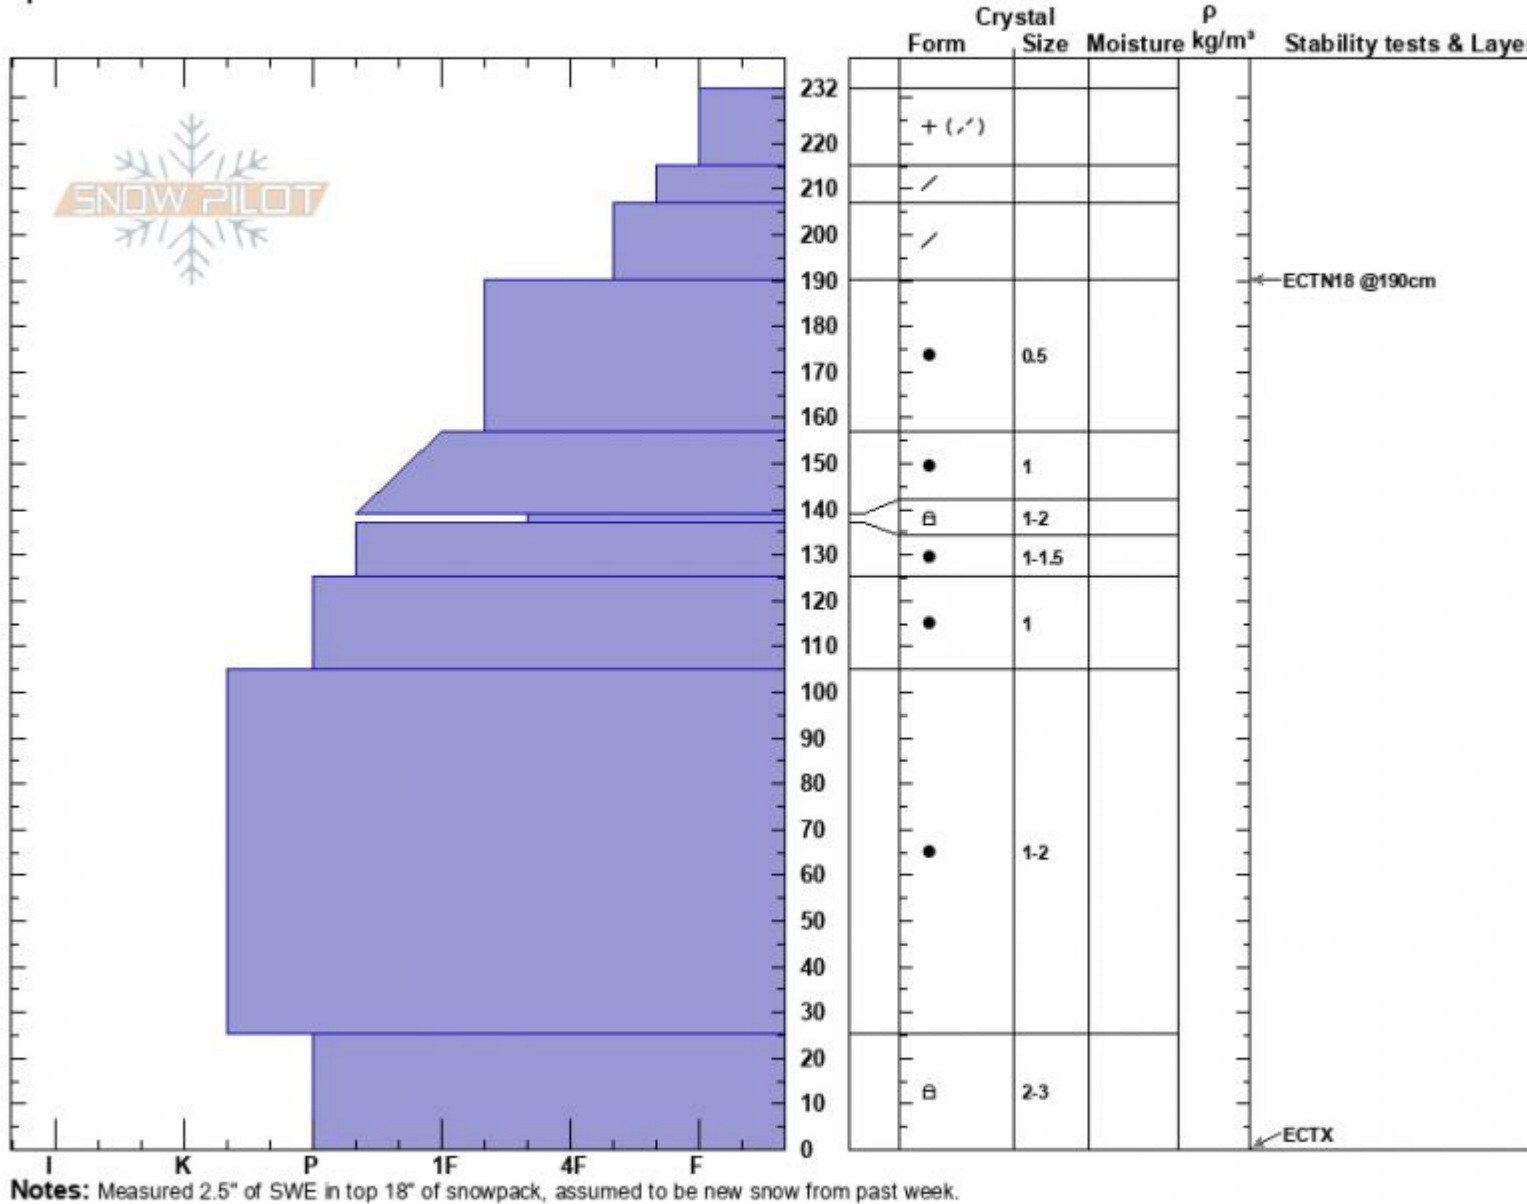

Monument Peak
 Beartooths
 MT
 Elevation: 9525 ft
 Aspect: 300°
 Specifics:

Alex Marienthal
 02/24/2023 - 12:01pm
 Co-ord: 45.20119N, -110.21245W
 Slope Angle: 23°
 Wind Loading: yes

Stability: Fair
 Air Temperature: -13°C
 Sky Cover: OVC
 Precipitation: S-1
 Wind: SE Moderate

HS:232 Layer Notes:
 232-215cm: Problematic layer

Advisory Region
 Out of Advisory Area
 Out of Advisory Area, 2023-02-25