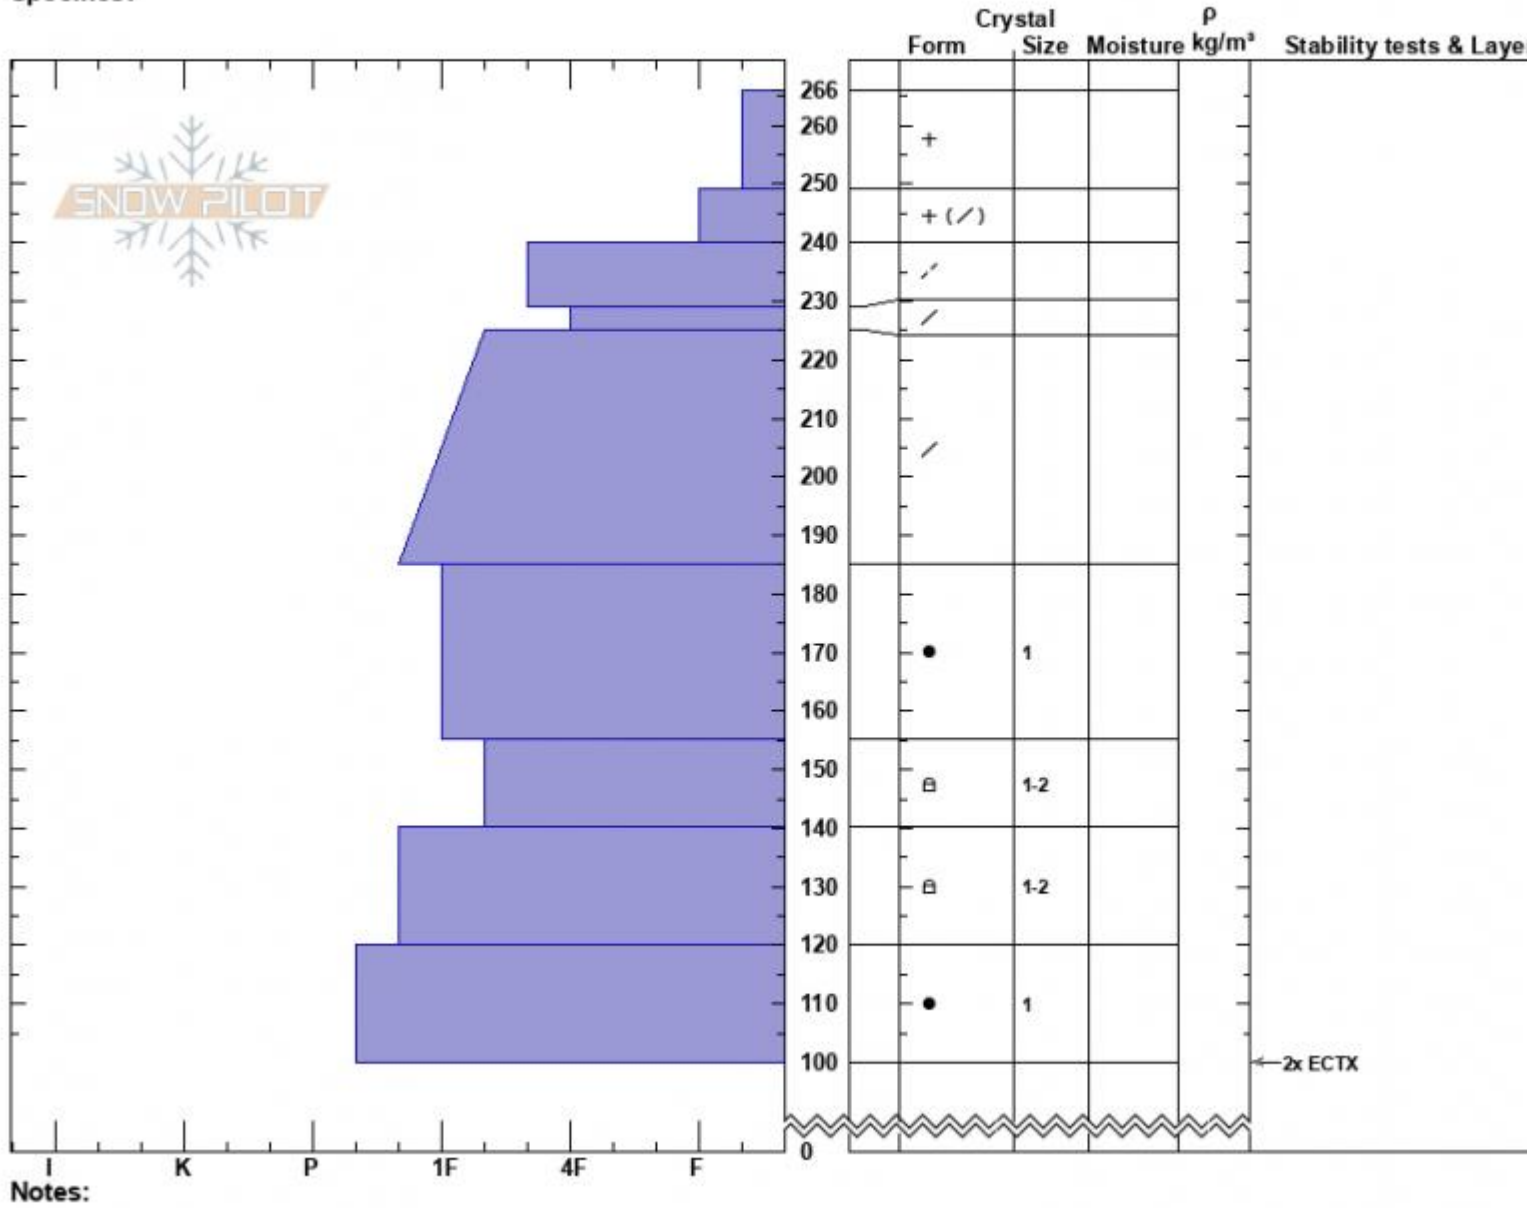

Henderson-Almost Died
 Cooke City
 MT
 Elevation: 9569 ft
 Aspect: 60°
 Specifics:

Alex Marienthal
 02/27/2023 - 10:50am
 Co-ord: 45.05086N, -109.93334W
 Slope Angle: 23°
 Wind Loading: previous

Stability: Fair
 Air Temperature:
 Sky Cover: OVC
 Precipitation: S-1
 Wind: Calm

HS:266
 PF:65
 Layer Notes:

Advisory Region
 Cooke City
 Longitude
 -109.96W
 Latitude
 45.07N
 Cooke City, 2023-02-28